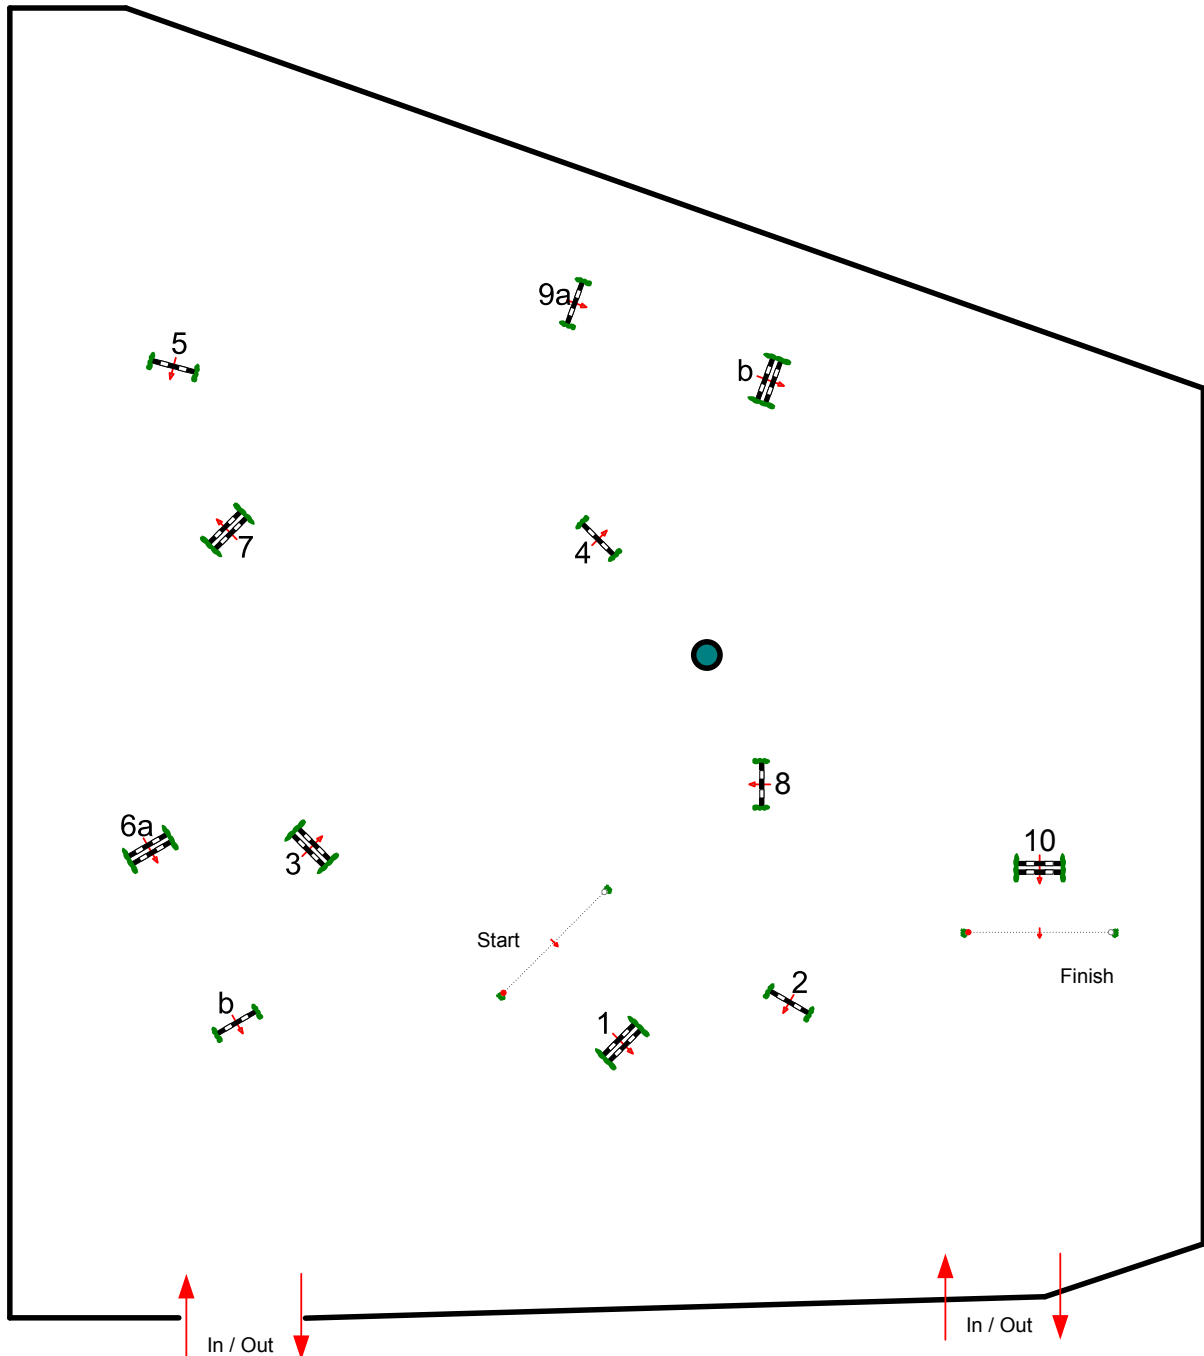

Int.Pöttmes Gut Sedlbrunn

Class No.: 24

Spring prüfung KL-A
Mittwoch, 8. April 2015

Spring pferde tour
Start: 9:00

Table: A
National RG: 4-6 jg
FEI RG / Art.
Height: 1.05 m

Speed: 350 m/min
Length: 460 m
Time allowed: 79 sec
Time limit: 158 sec

Obstacles: 10
Efforts: 12
Penalty sec:
Closed combination:

1st Jump-off:
Length: 0 m
Time allowed: 0 sec
Time limit: 0 sec

July

Course Designer: Marinus Vos Nederland
Anne- Kathrin Günther Germany
Helmut Raatz Germany