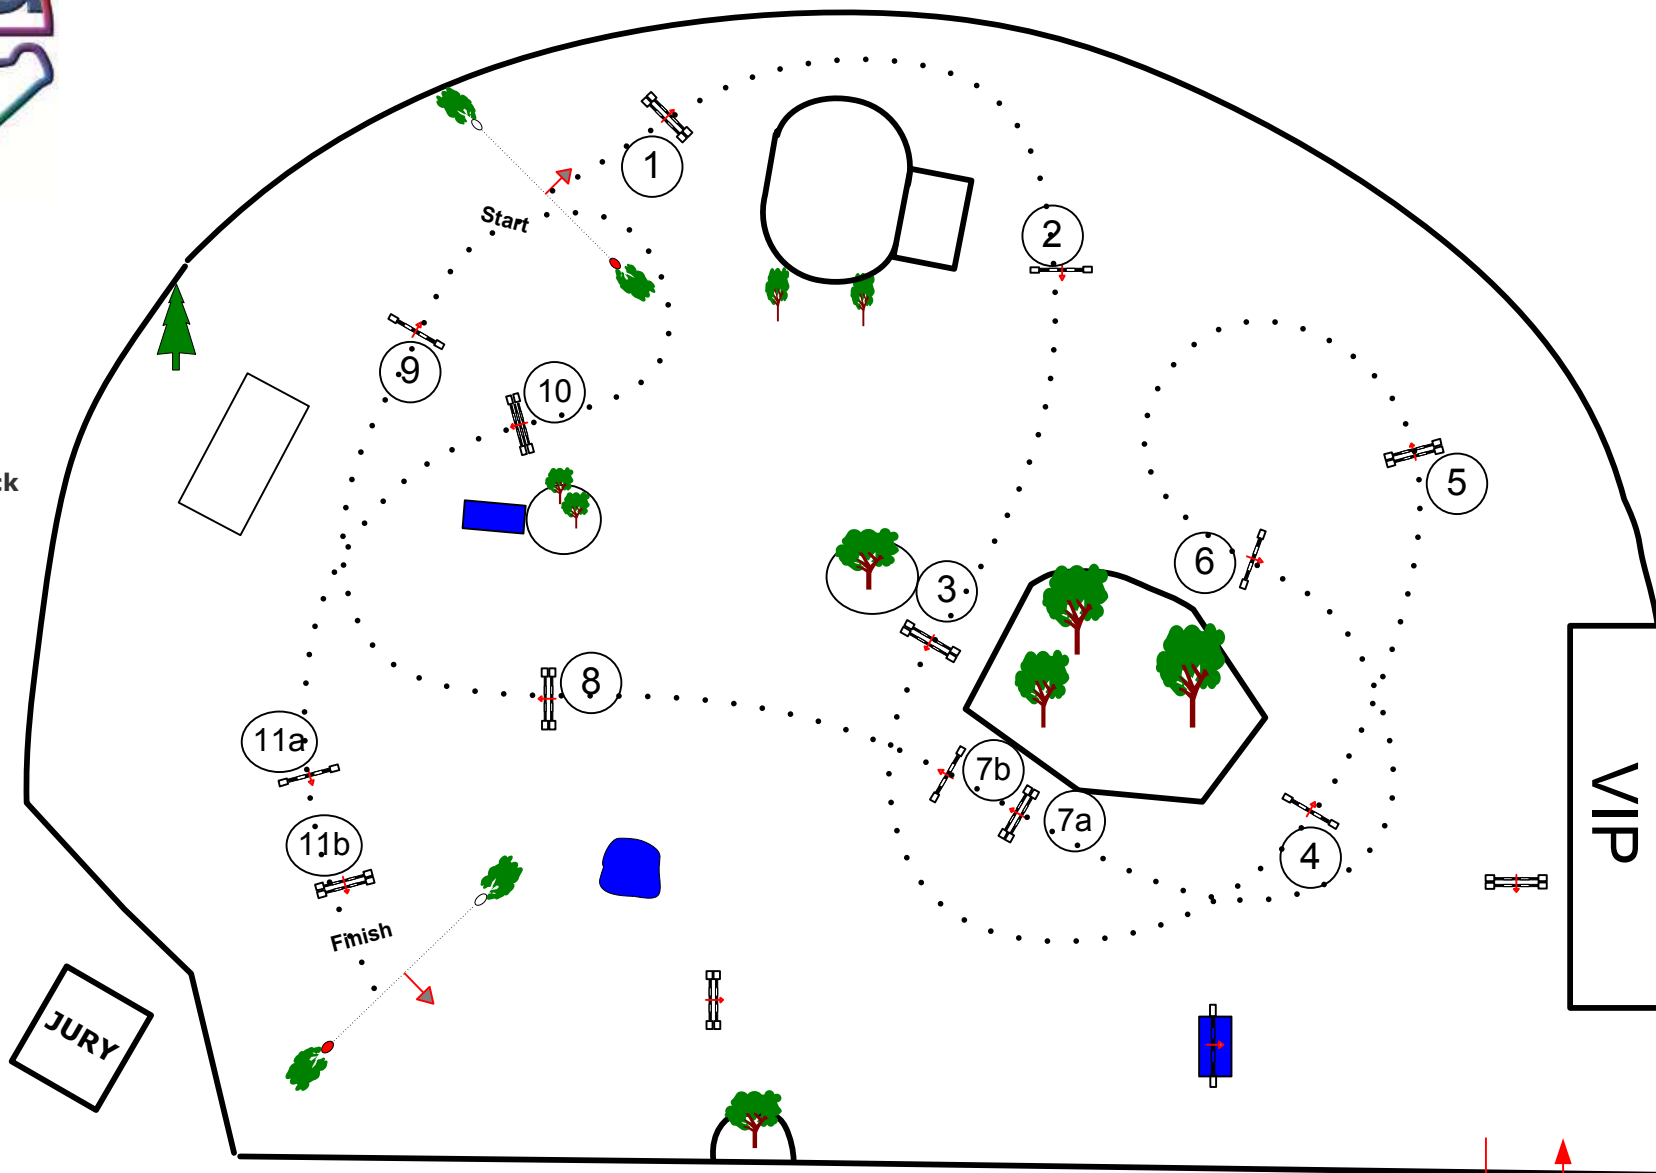

- Werner Deeg (GER)
- Josef Maier (GER)
- Johann Sailer (GER)
- ●

&
Team

Table: A
National RG:
FEI RG / Art. 238.2.1
Height: 1,35 m

Speed: 350 m/min
Length: 460 m
Time allowed: 79 sec
Time limit: 158 sec

Obstacles: 11
Efforts: 13
Penalty sec:
Closed combination:

1st Jump-off:
Length: 0 m
Time allowed: 0 sec
Time limit: 0 sec