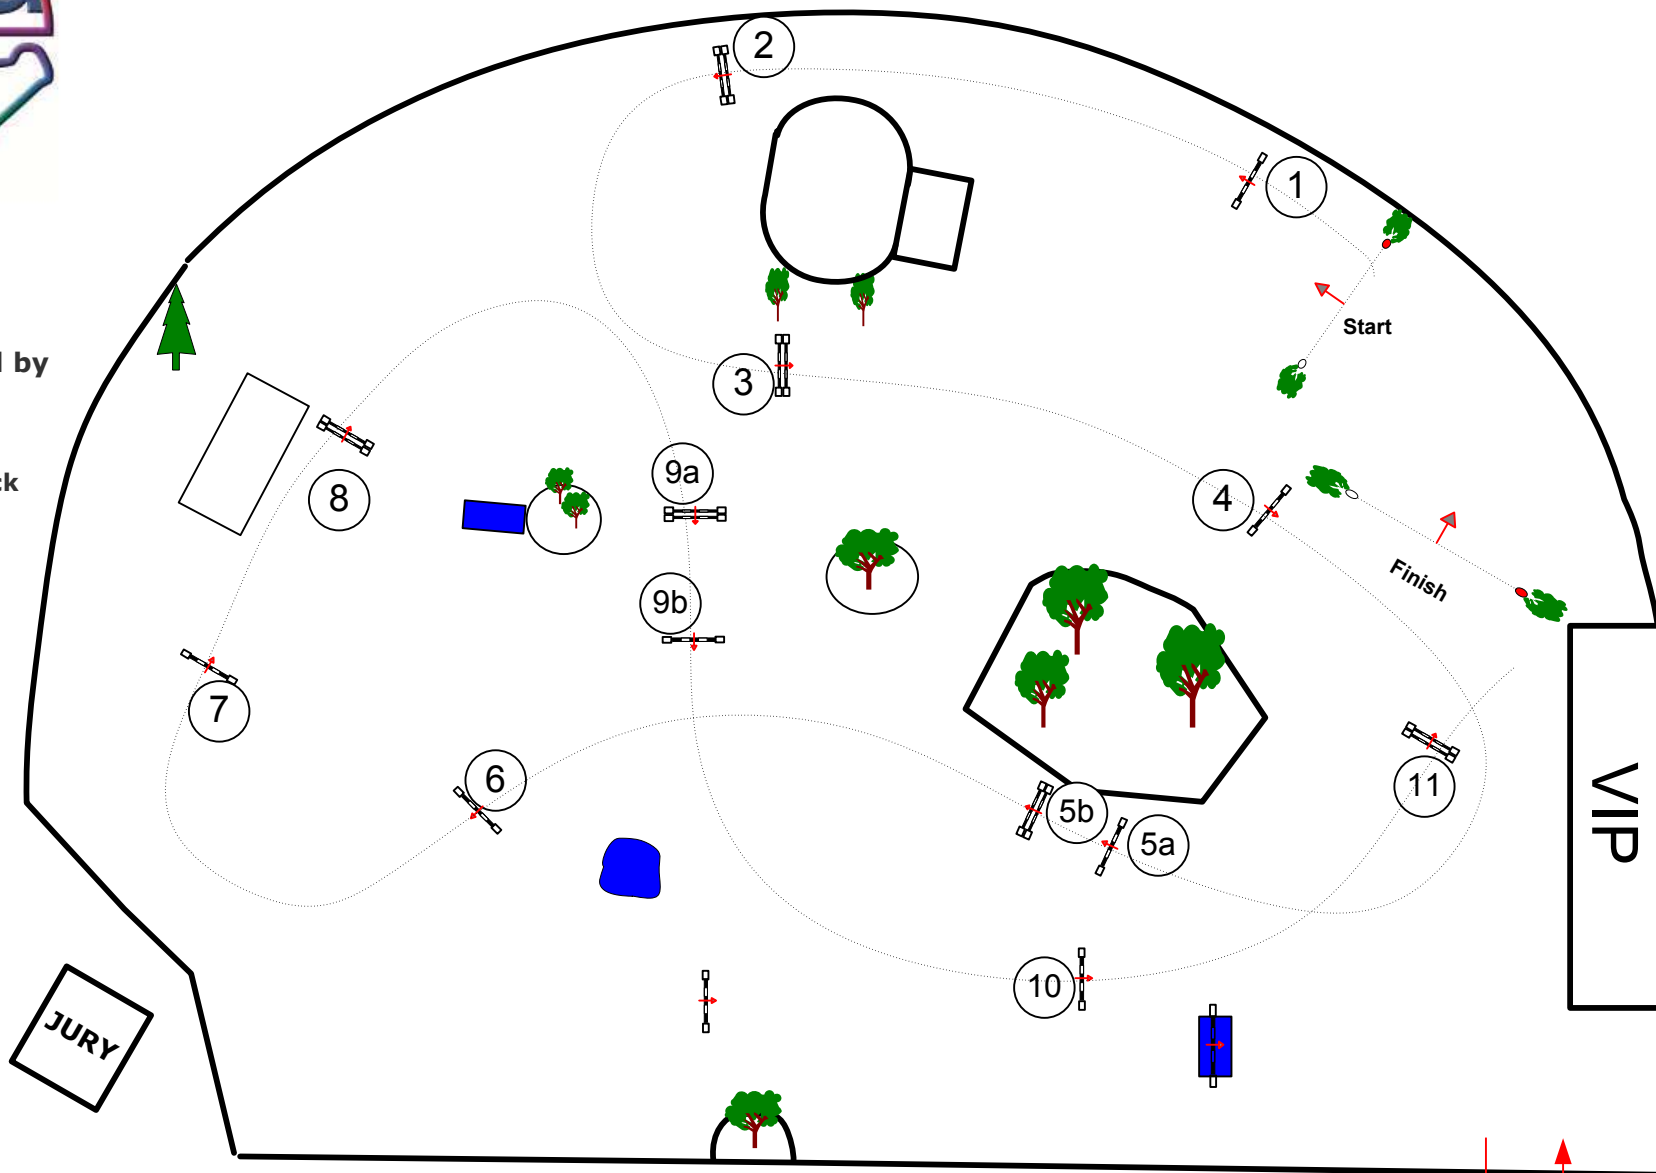

# CSI\*\*\* München 2015

Class No.: 14/17/20

Munich Trophy presented by Banki & Sohn"

Competition against the clock

Donnerstag, 14. Mai 2015

Start: 17:30

- Werner Deeg (GER)
- Josef Maier (GER)
- Johann Sailer (GER)
- 

&  
Team

Table: A  
National RG:  
FEI RG / Art. 238.2.1  
Height: 1,15/1,25/1,35 m

Speed: 350 m/min  
Length: 470 m  
Time allowed: 81 sec  
Time limit: 162 sec

Obstacles: 11  
Efforts: 13  
Penalty sec:  
Closed combination:

1st Jump-off:  
Length: 0 m  
Time allowed: 0 sec  
Time limit: 0 sec