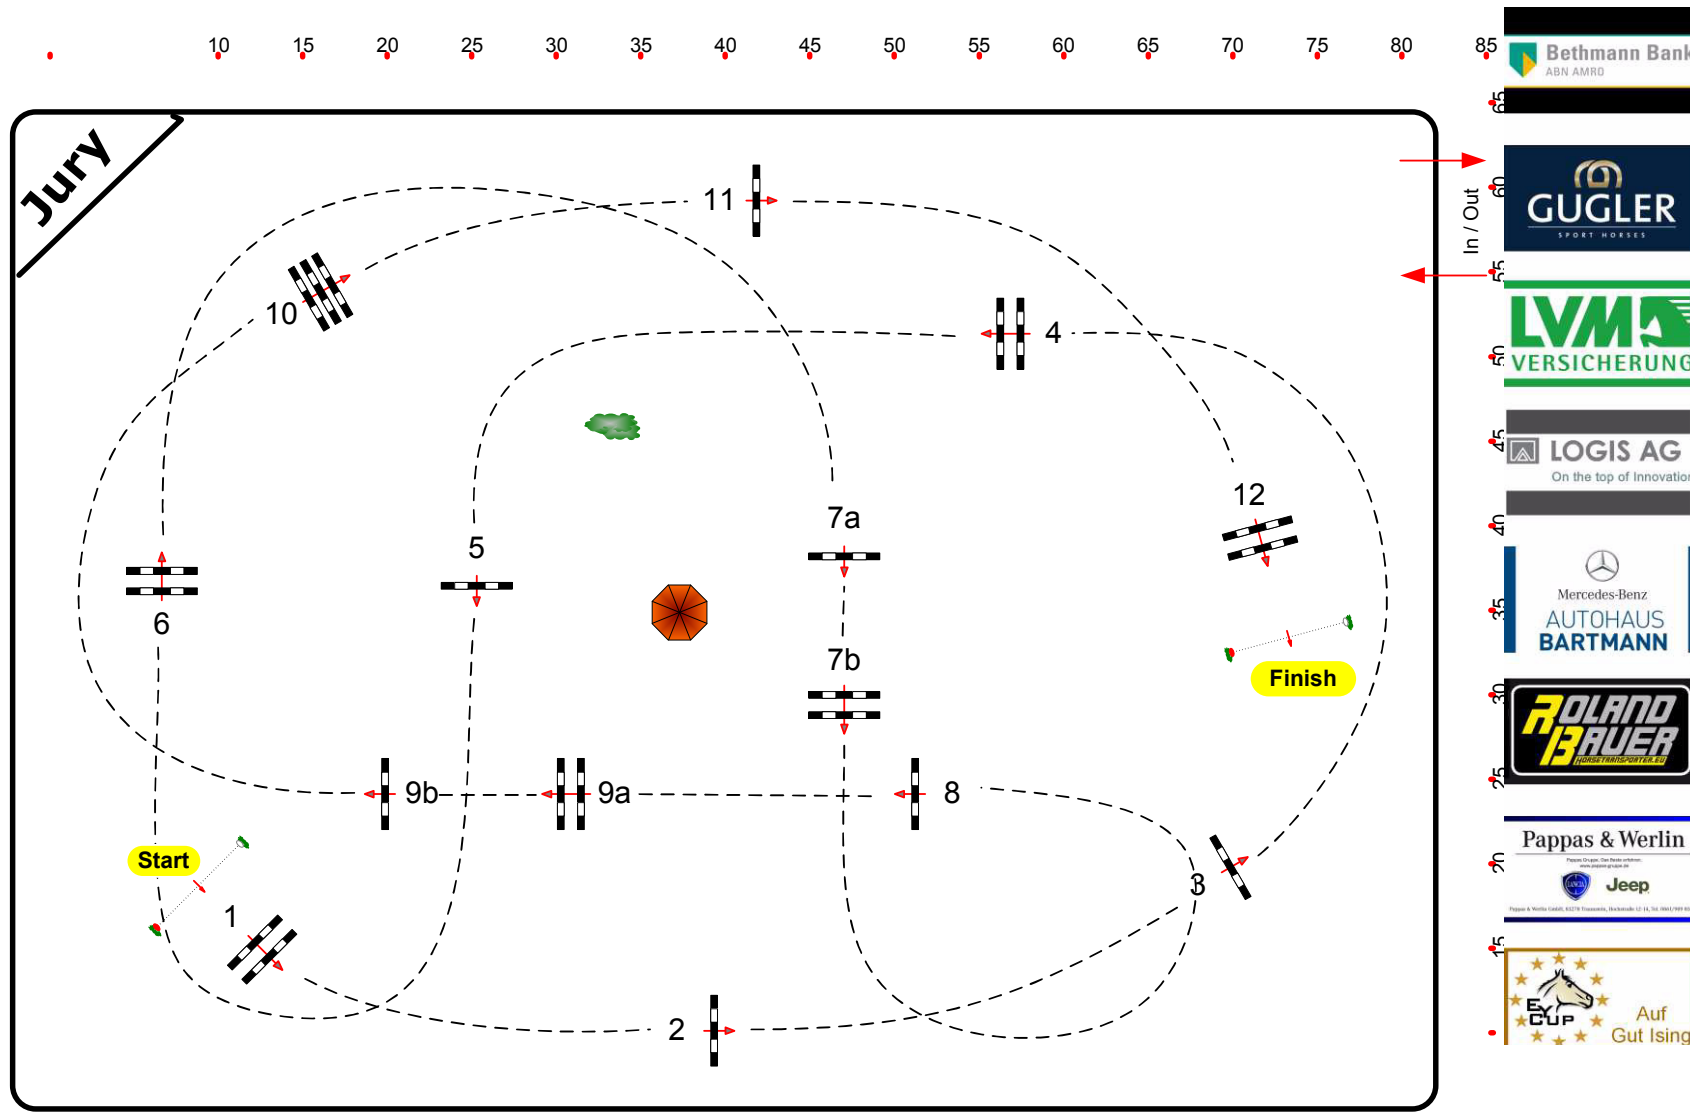

05

CSI2*/CSI U25 CSI Am. Gut Ising 3. - 6.Sept. 2015

Class No.: 05

International Competition CSI 2*

Competition against the clock

Freitag, 4. September 2015

Start: 8:00

Table: A
National RG:
FEI RG / Art. 238.2.1
Height: 1,40 m

Speed: 350 m/min
Length: 460 m
Time allowed: 79 sec
Time limit: 158 sec

Obstacles: 12
Efforts: 14

Course Designer

Johann Sailer
Josef Beilmaier
Olaf Herrmann