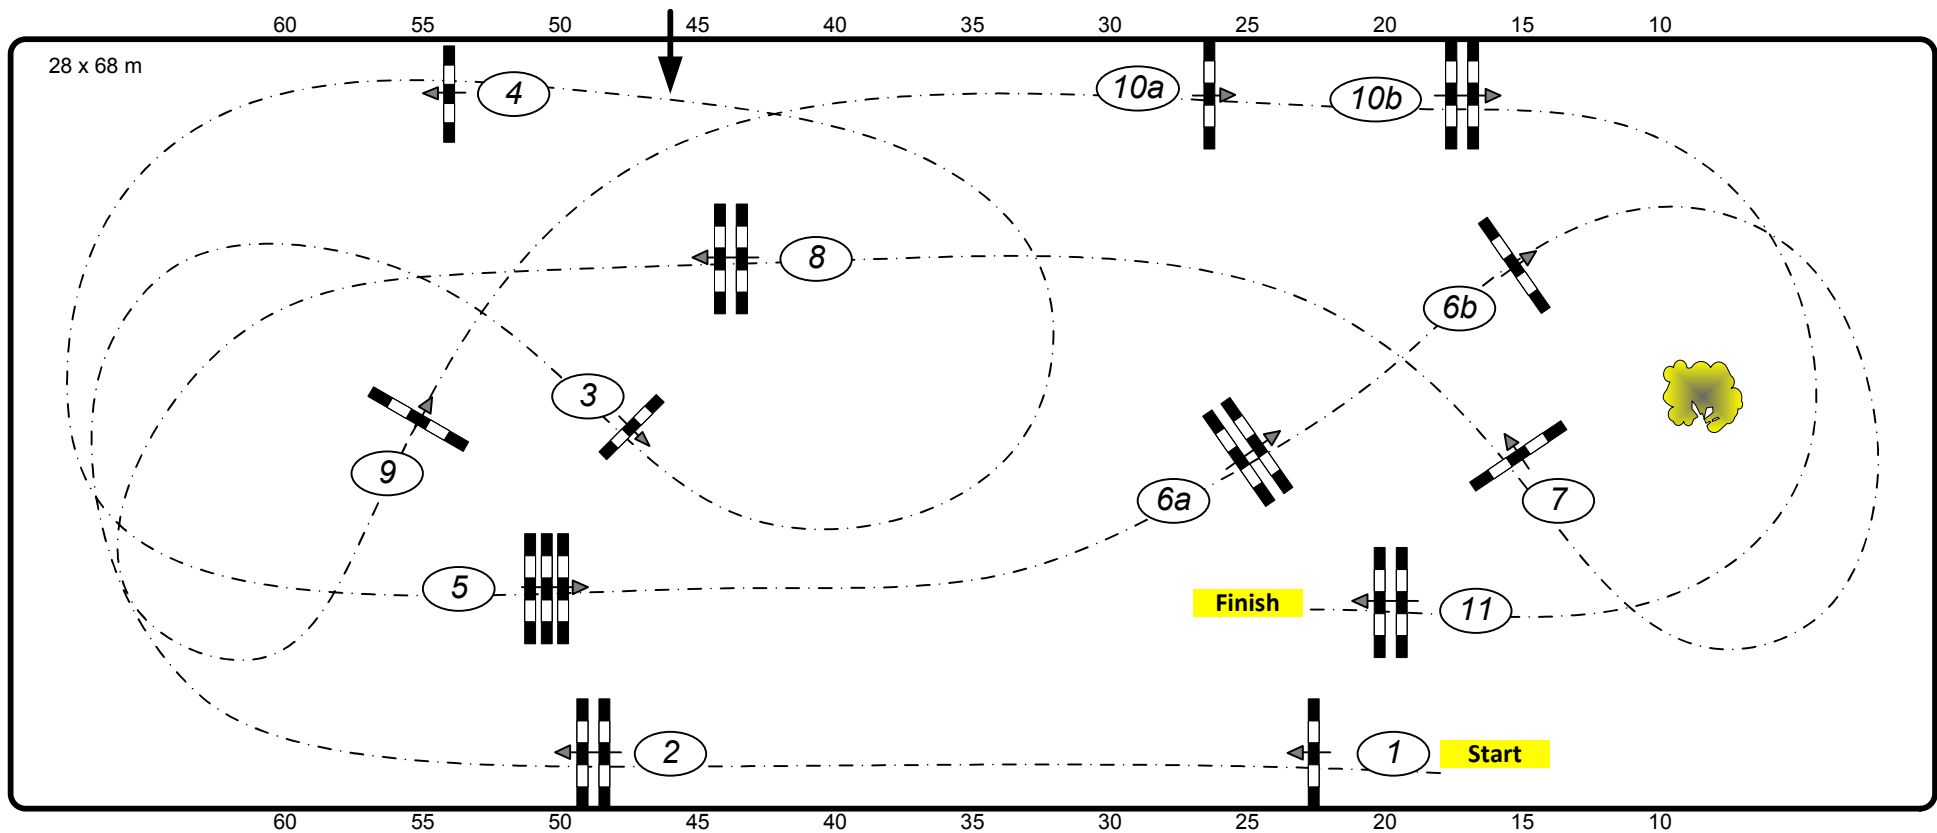

CSI** Neustadt Dosse 2017

Class No.: 02 Big Tour Competition against the clock

Table: A
National RG:
FEI RG / Art. 238.2.1
Height: 1,45 m

Speed: 350 m/min
Length: 400 m
Time allowed: 69 sec
Time limit: 138 sec

Obstacles: 11
Efforts: 13
Penalty sec:
Closed combination:

Jump-Off:
Length: 0 m
Time allowed: 0 sec
Time limit: 0 sec

Course Designer
Christian Wiegand (GER)
and Team