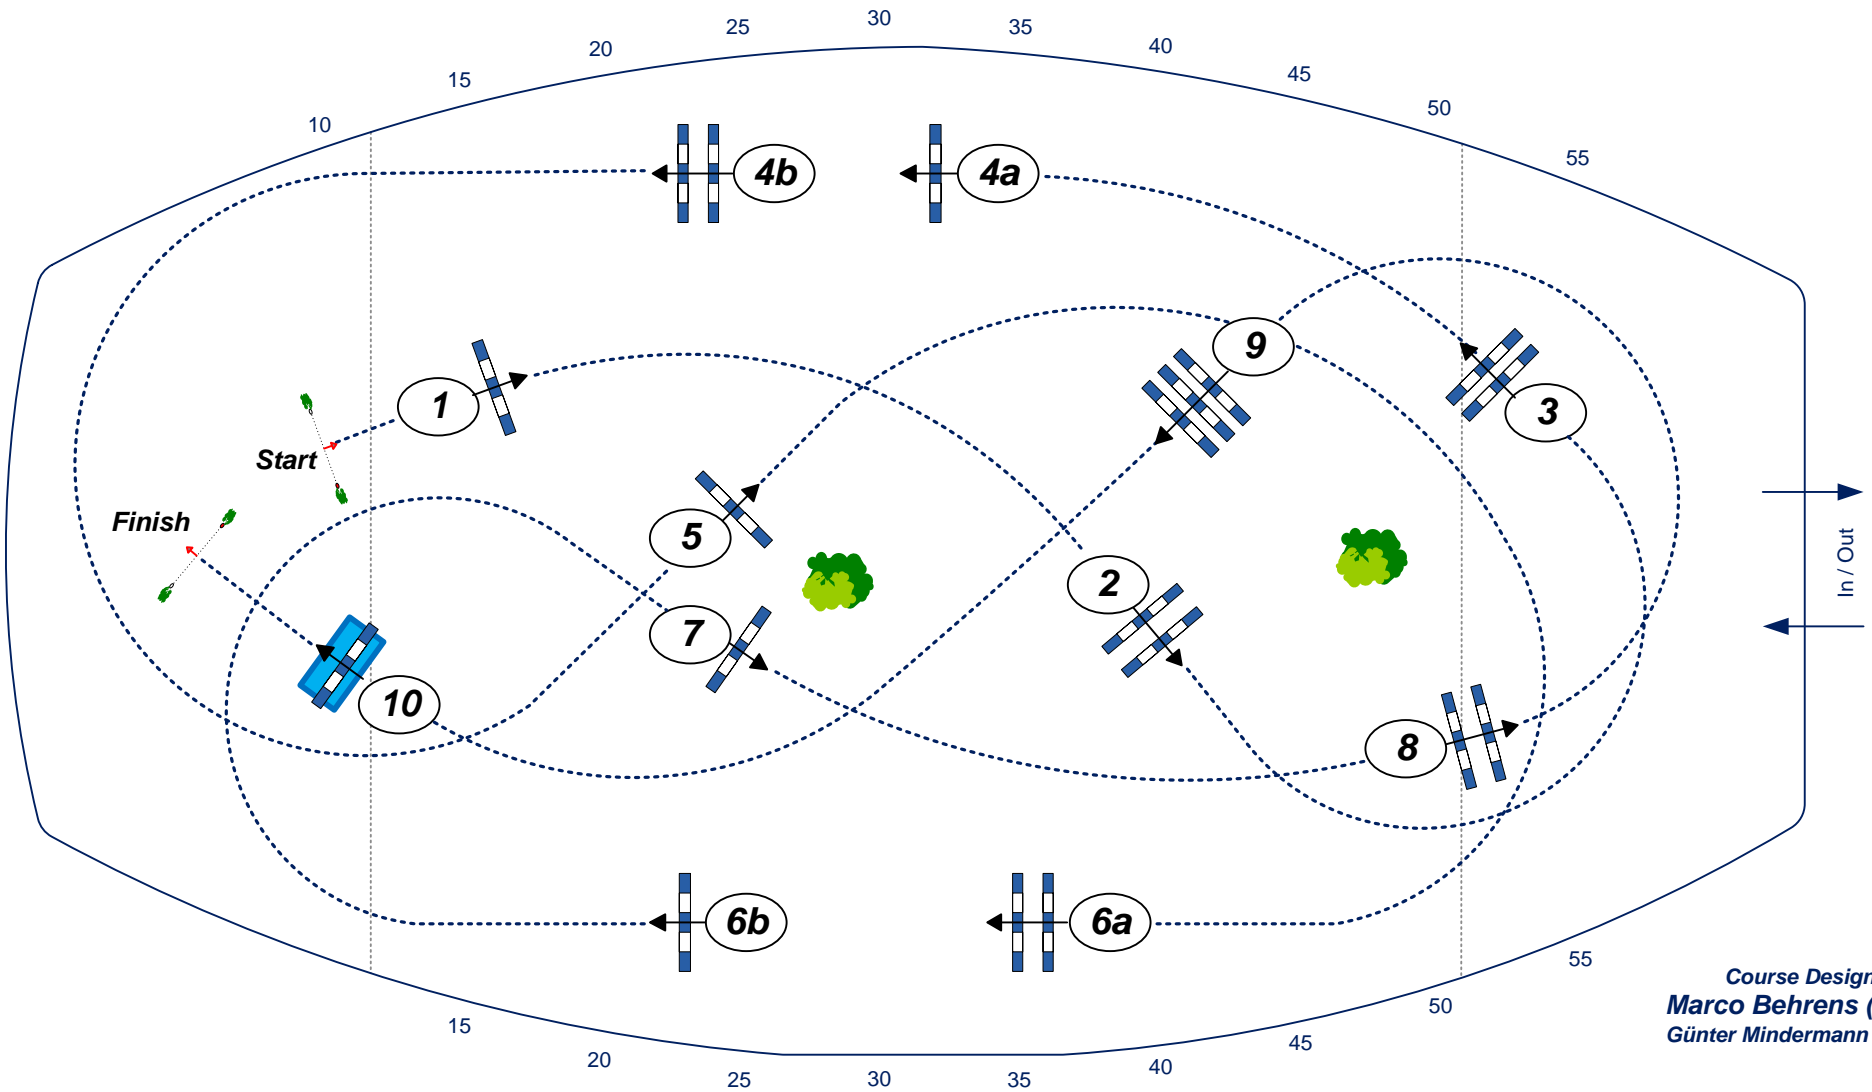

1

CSI3*/CSIYH1* Braunschweig – 16. Löwen-Classics 2017

Competition against the clock
CSI*** Opening class

Table: A
FEI RG / Art. 238.2.1
Height: 1,45 m

Speed: 350 m/min
Length: 360 m
Time allowed: 62 sec
Time limit: 124 sec

Obstacles: 10
Efforts: 12

Course Design
Marco Behrens (GER)
Günter Mindermann (GER)