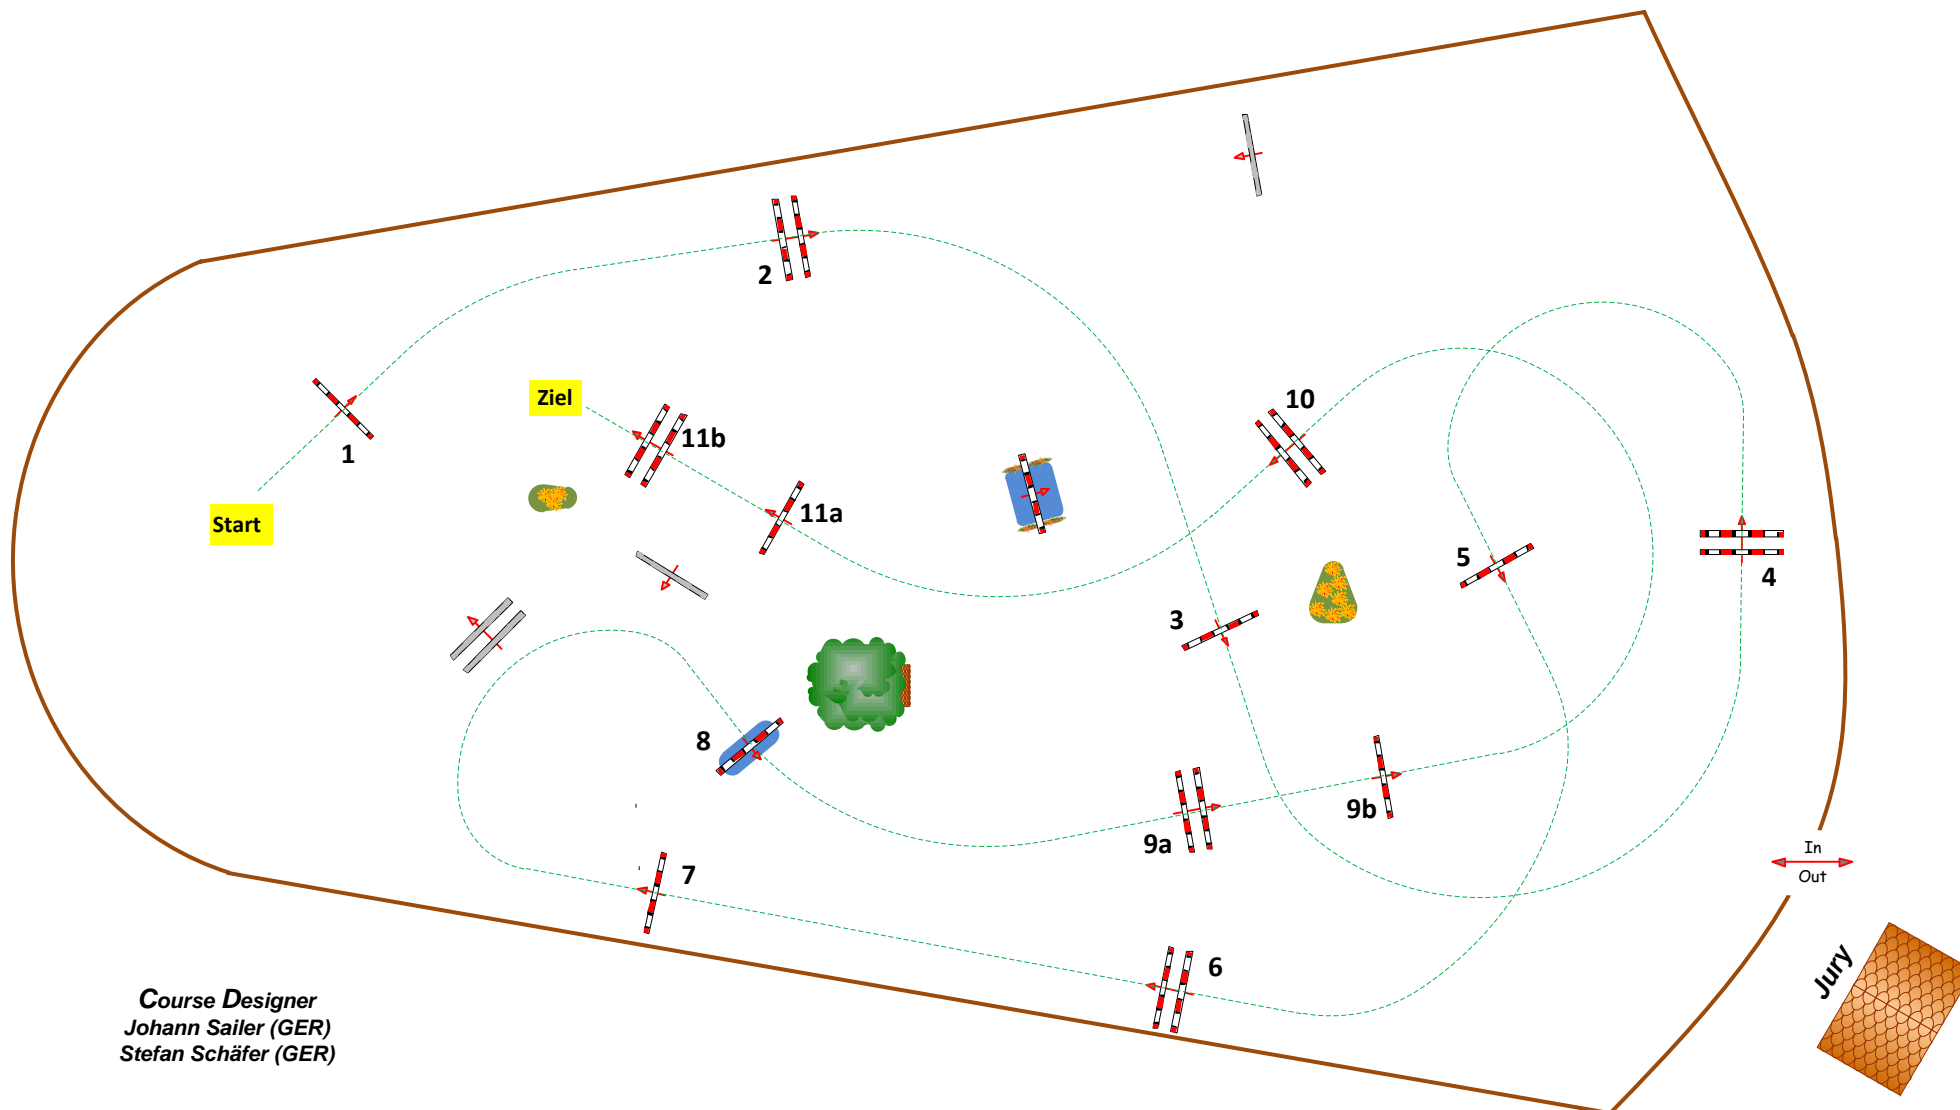

# KH Masters Kranichsteiner Hof CSI\*\* 2017

21

Youngster Tour

competition not against the clock

Donnerstag, 21.09.2017

Beginn: 08:00 Uhr

Table: A  
National RG:  
FEI RG / Art. 238.1.1  
Height: 1,20/1,25/1,30 m

Speed: 350 m/min  
Length: 450 m  
Time allowed: 78 sec  
Time limit: 156 sec

Obstacles: 11  
Efforts: 13  
Penalty sec:  
Closed combination:

:  
Length: 0 m  
Time allowed: 0 sec  
Time limit: 0 sec

2nd Jump-off:  
Length: 0 m  
Time allowed: 0 sec  
Time limit: 0 sec

Course Designer  
Johann Sailer (GER)  
Stefan Schäfer (GER)