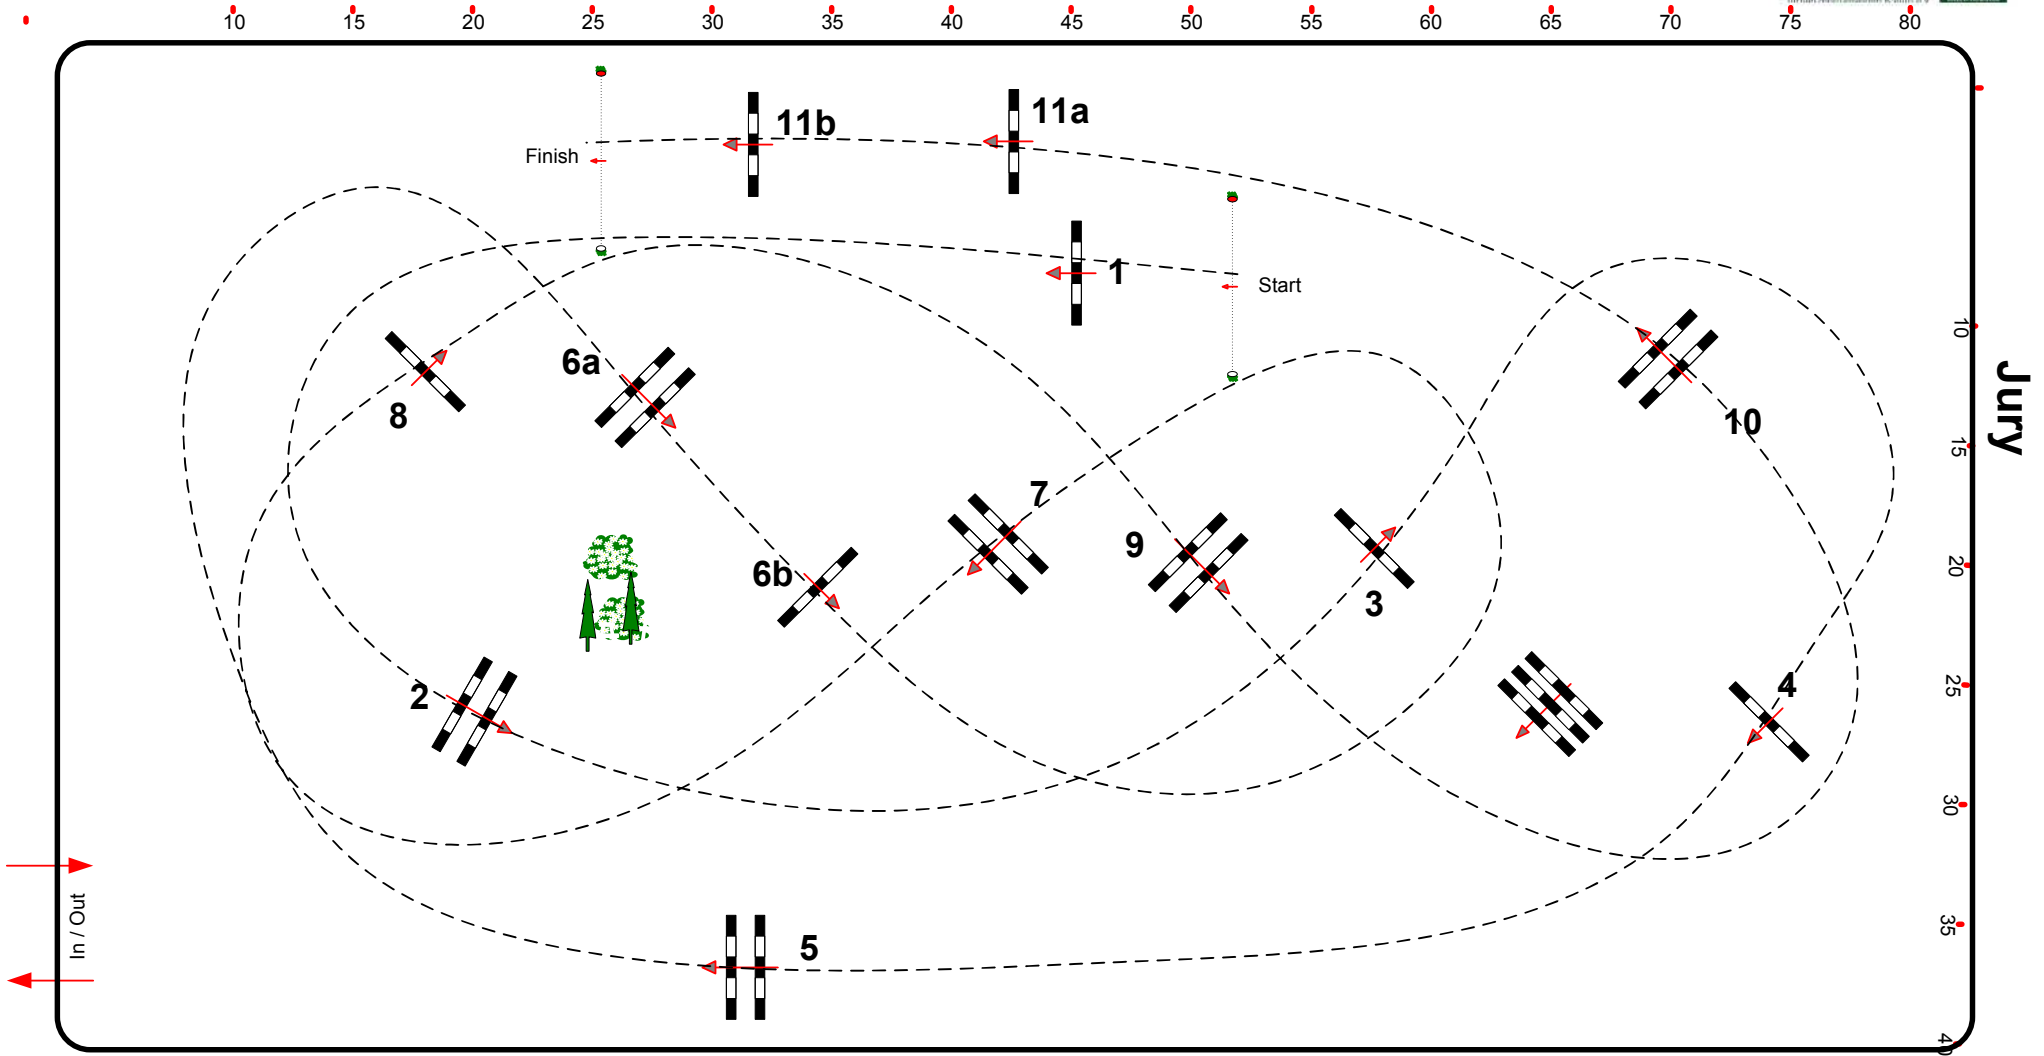

17

CSI 2*/1*/YH/Am Kreuth 22. - 26.11.2017

Class No.: 17

CSI 2 * Letzte Chance

Competition against the clock

Sonntag, 26. November 2017

Start: 11:45

Table: A
National RG:
FEI RG / Art. 238.2.1
Height: 1,40 m

Speed: 350 m/min
Length: 470 m
Time allowed: 81 sec
Time limit: 162 sec

Obstacles: 11
Efforts: 13
Penalty sec:
Closed combination:

Jump off
Length: m
Time allowed:
Time limit:

Johann Sailer(GER)
& Team