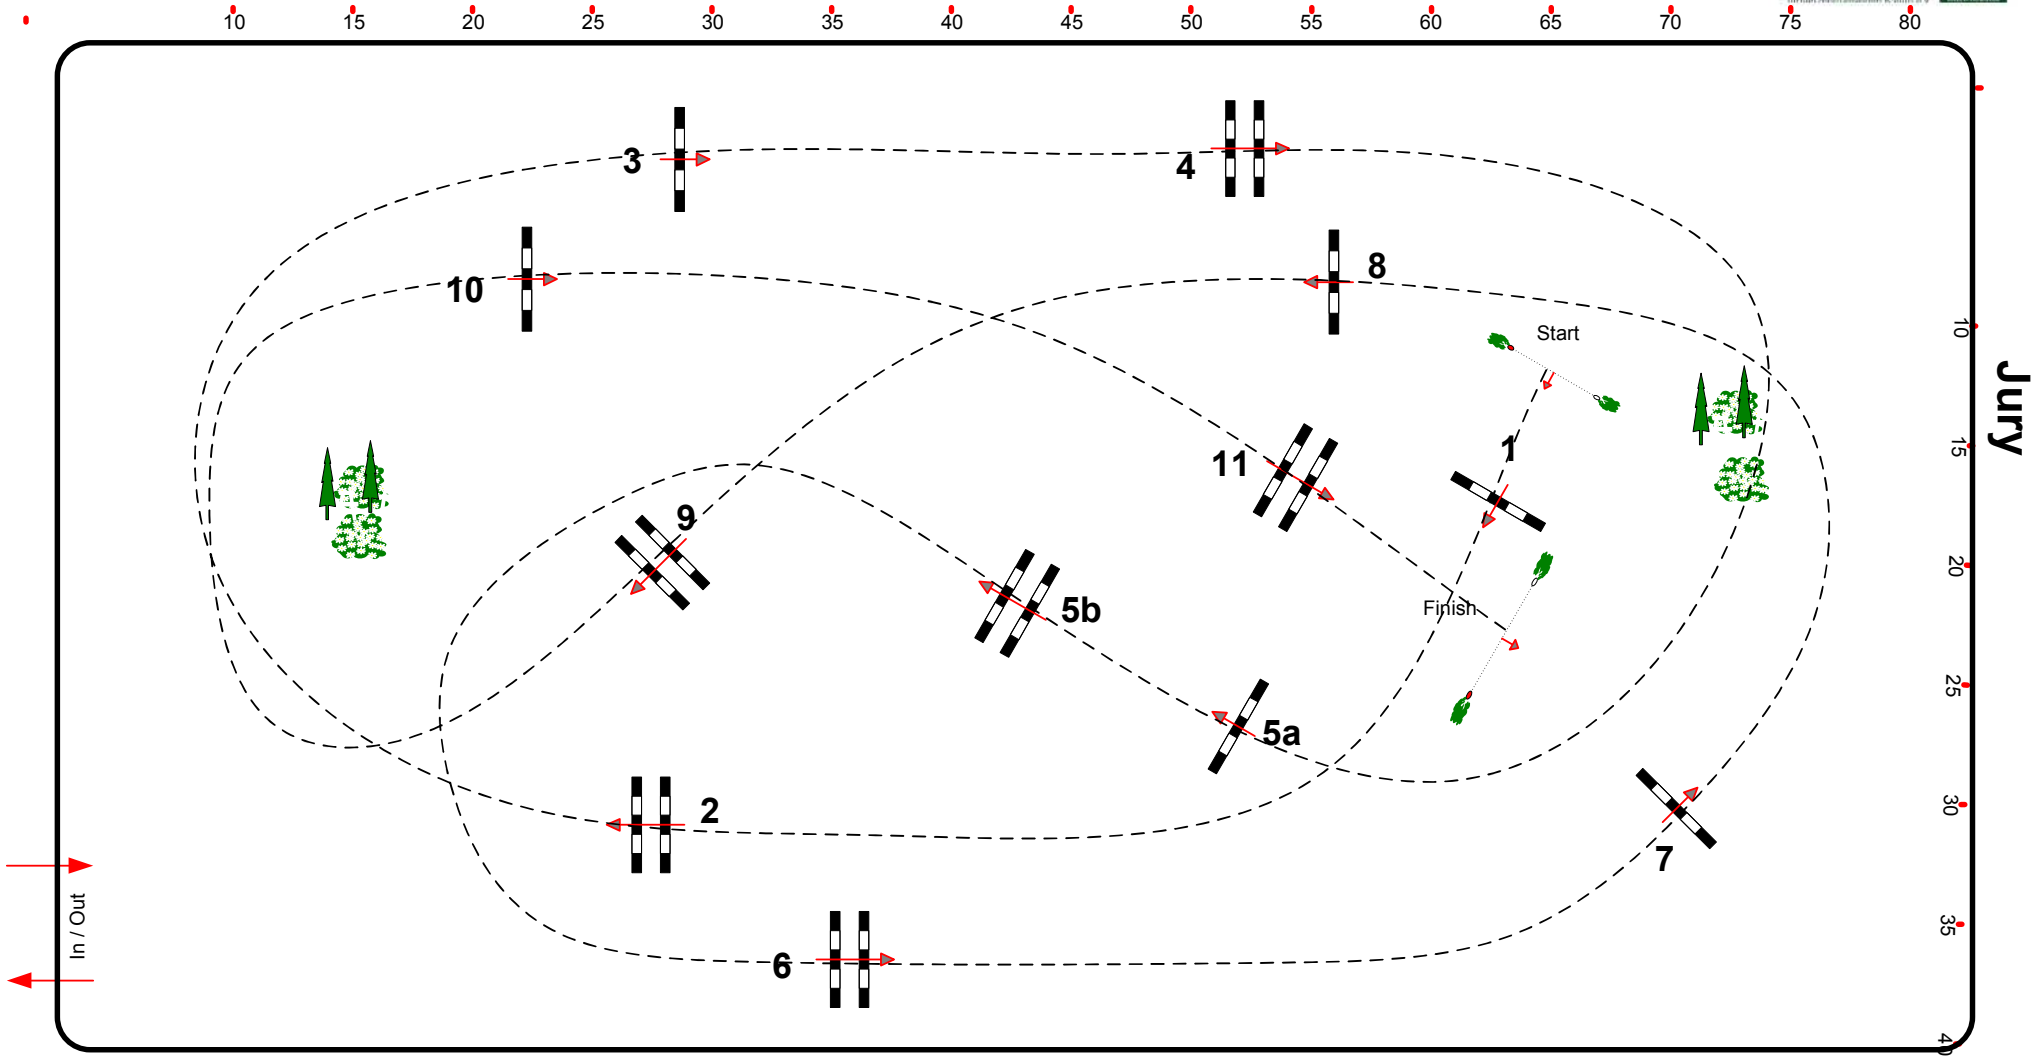

18

CSI 2*/1*/YH/Am Kreuth 22. - 26.11.2017

Class No.: 18

CSI A Amateur

Competition against the clock

Donnerstag, 23. November 2017

Start: 14:00

Table: A
National RG:
FEI RG / Art. 238.2.1
Height: 1,05 m

Speed: 350 m/min
Length: 430 m
Time allowed: 74 sec
Time limit: 148 sec

Obstacles: 11
Efforts: 12
Penalty sec:
Closed combination:

Length: 0 m
Time allowed: 0 sec
Time limit: 0 sec

Johann Sailer(GER)
& Team