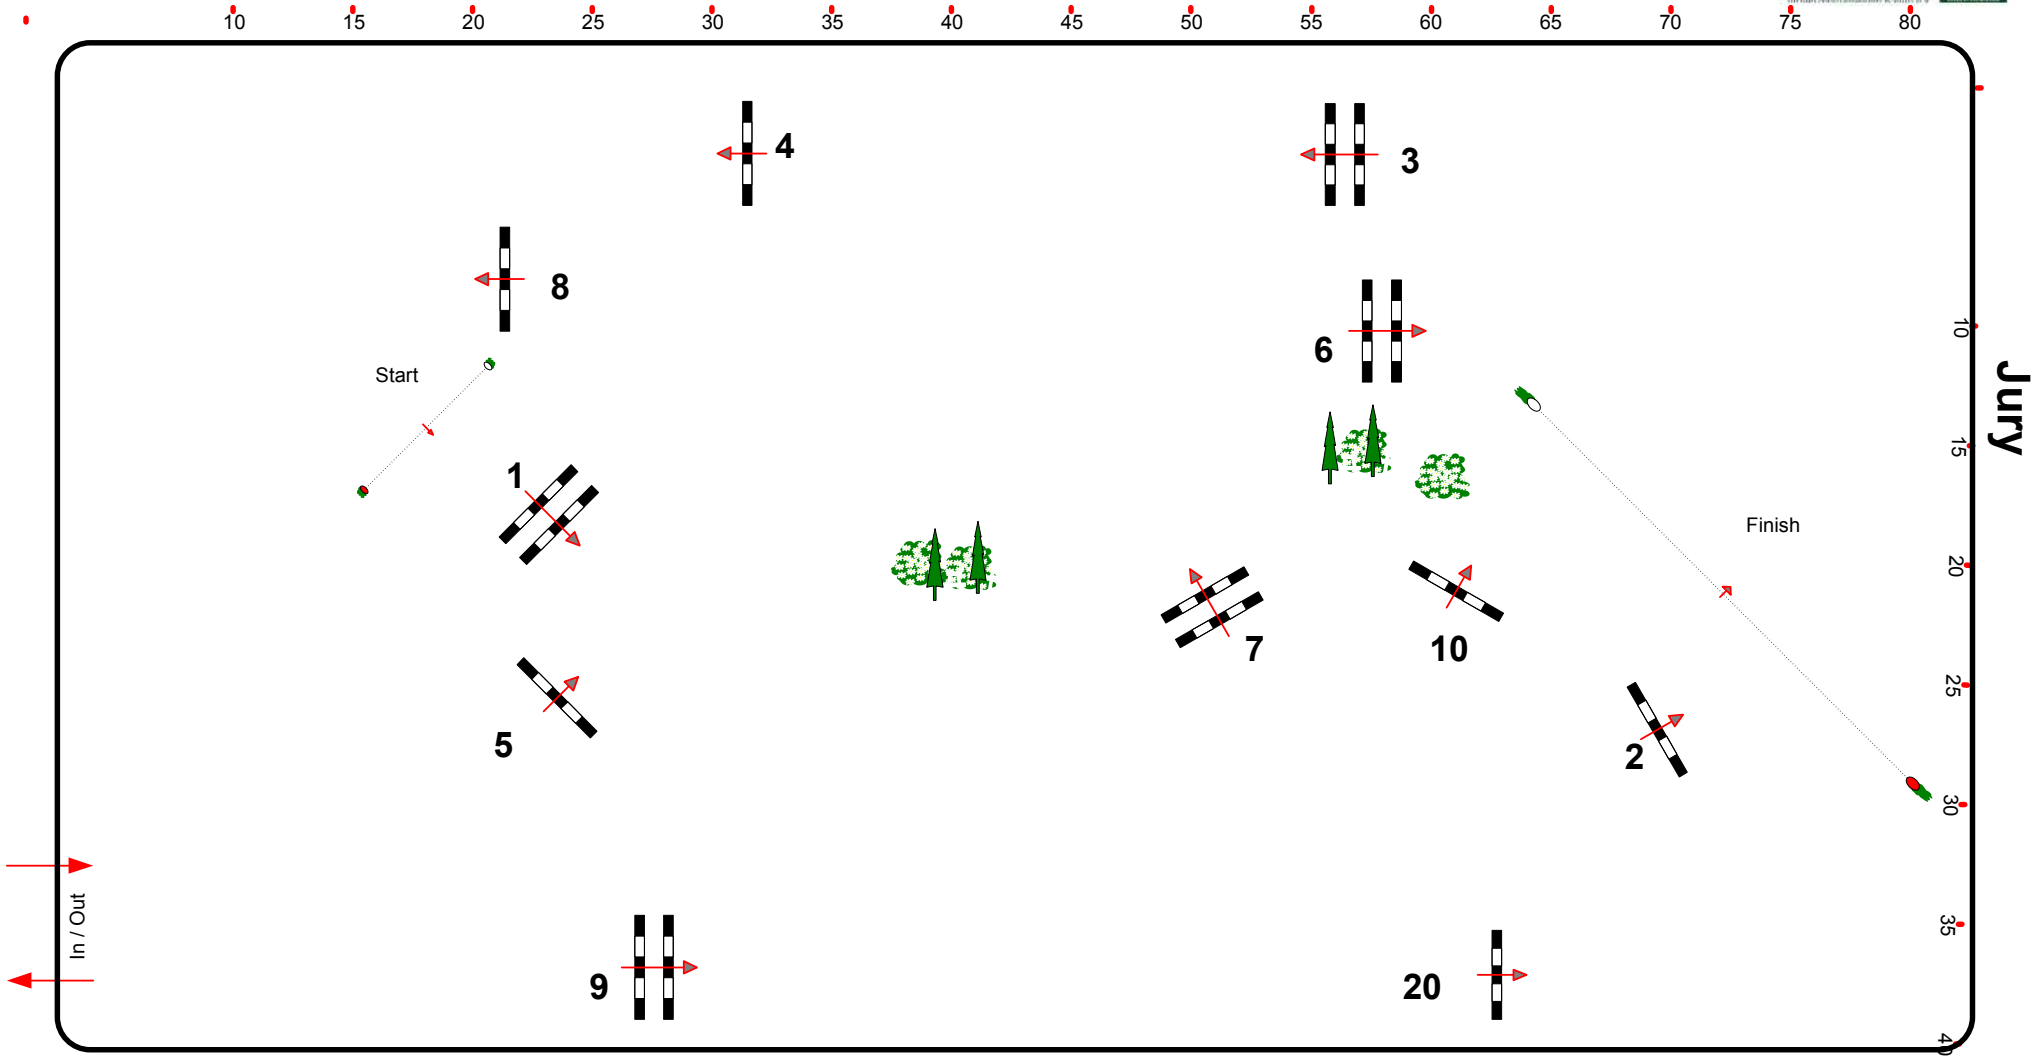

19

CSI 2*/1*/YH/Am Kreuth 22. - 26.11.2017

Class No.: 19

Kleine Freunde

Accumulator Competition

Freitag, 24. November 2017

Start: 12:45

Table: A	Speed: 350 m/min	Obstacles: 10	Length: 0 m
National RG:	Length: 410 m	Efforts: 10	Time allowed: 0 sec
FEI RG / Art. 269.1,2,3,5	Time allowed: 71 sec	Penalty sec:	Time limit: 0 sec
Height: 1,15 m	Time limit: 142 sec	Closed combination:	Time limit: 0 sec