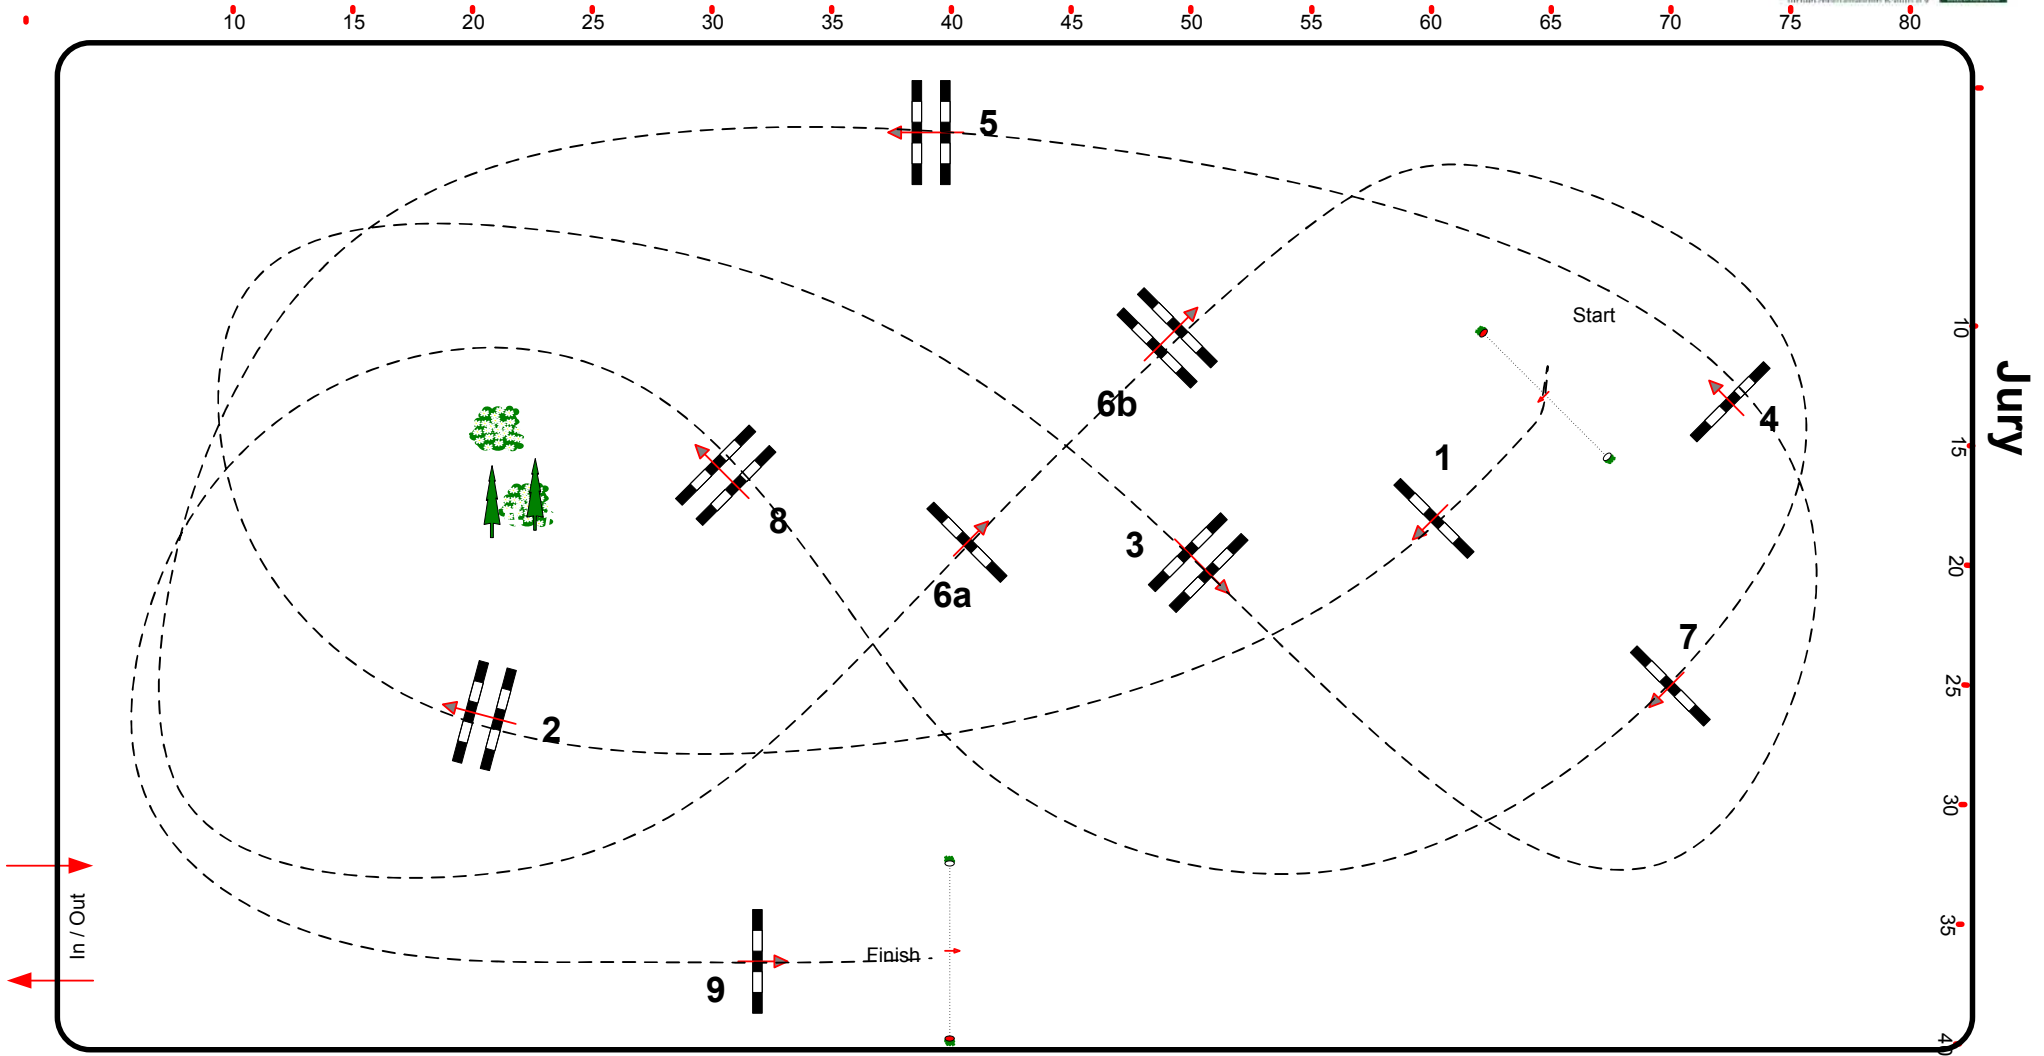

23

CSI 2*/1*/YH/Am Kreuth 22. - 26.11.2017

Class No.: 23

Kleine Freunde

Competition against the clock

Sonntag, 26. November 2017

Start: 13:40

Table: A
National RG:
FEI RG / Art. 238.2.1
Height: 1,15 m

Speed: 350 m/min
Length: 460 m
Time allowed: 79 sec
Time limit: 158 sec

Obstacles: 9
Efforts: 10
Penalty sec:
Closed combination:

Jump off
Length: m
Time allowed:
Time limit:

Johann Sailer(GER)
& Team