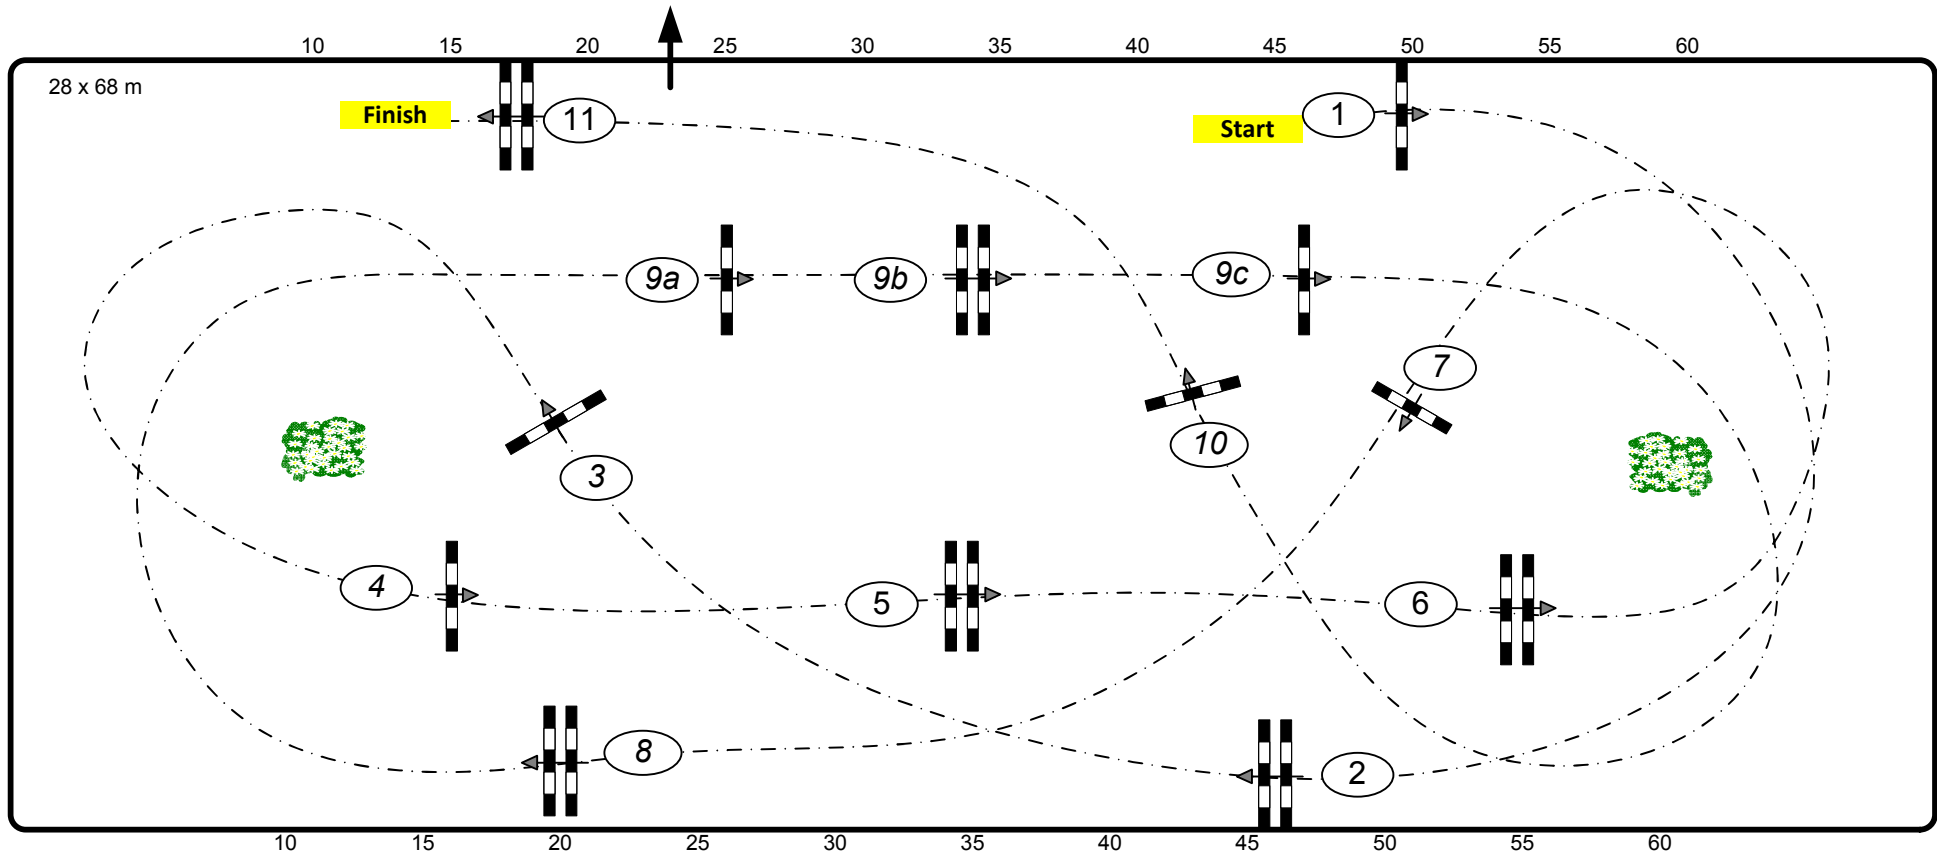

# Internationales CSI\*\* Neustadt Dosse 2018

**Class No.: 05 Medium Tour Competition against the clock**

Table: A	Speed: 350 m/min	Obstacles: 11	Jump-Off:
National RG:	Length: 375 m	Efforts: 13	Length: 0 m
FEI RG / Art. 238.2.1	Time allowed: 65 sec	Penalty sec:	Time allowed: 0 sec
Height: 1,40 m	Time limit: 130 sec	Closed combination:	Time limit: 0 sec