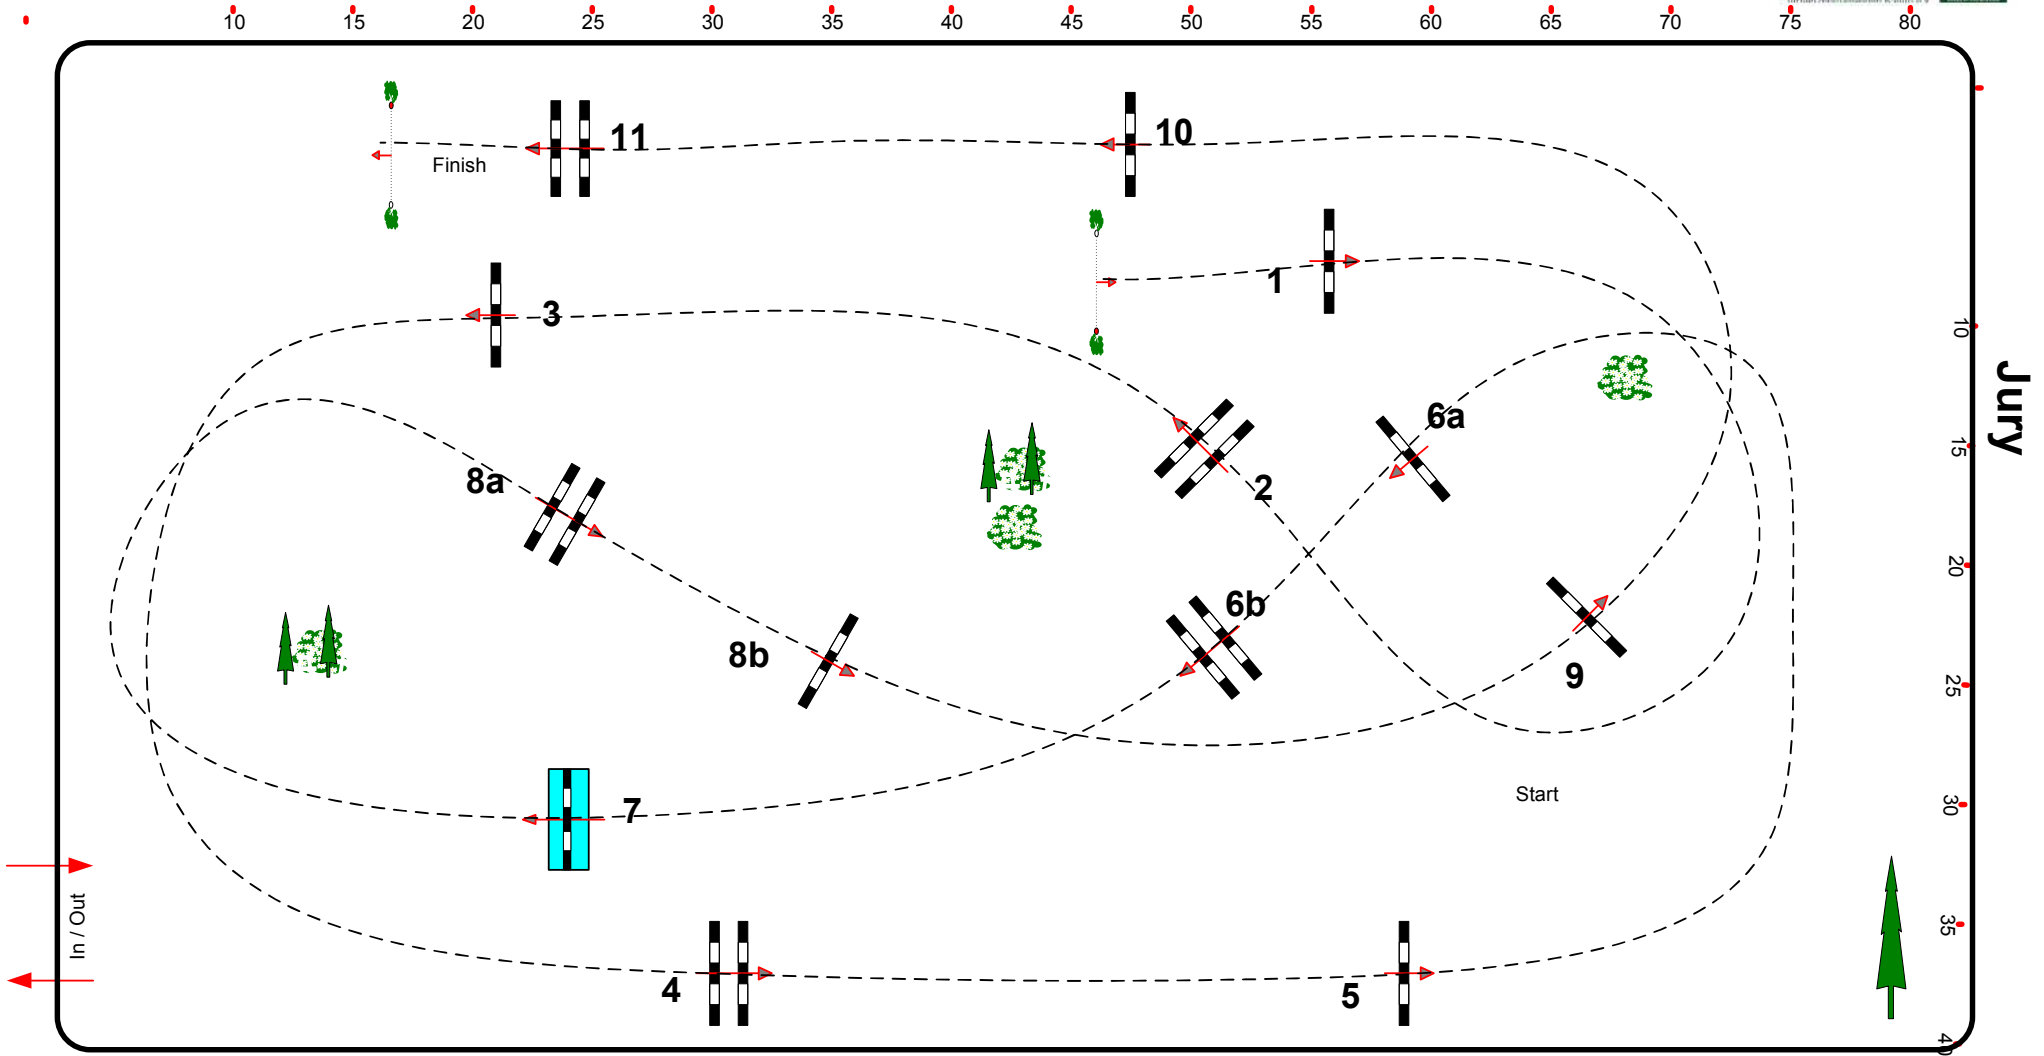

# CSI 2\*/1\*/YH/Am Kreuth 7. - 11.02.2018

Class No.: 4

CSI 1\* Youngster Tour 7/8 j

Competition against the clock

Donnerstag, 8. Februar 2018

Start: 11:30

Table: A  
 National RG:  
 FEI RG / Art. 238.2.1  
 Height: 1,25 m

Speed: 350 m/min  
 Length: 420 m  
 Time allowed: 72 sec  
 Time limit: 144 sec

Obstacles: 11  
 Efforts: 13  
 Penalty sec:  
 Closed combination:

Length: 0 m  
 Time allowed: 0 sec  
 Time limit: 0 sec