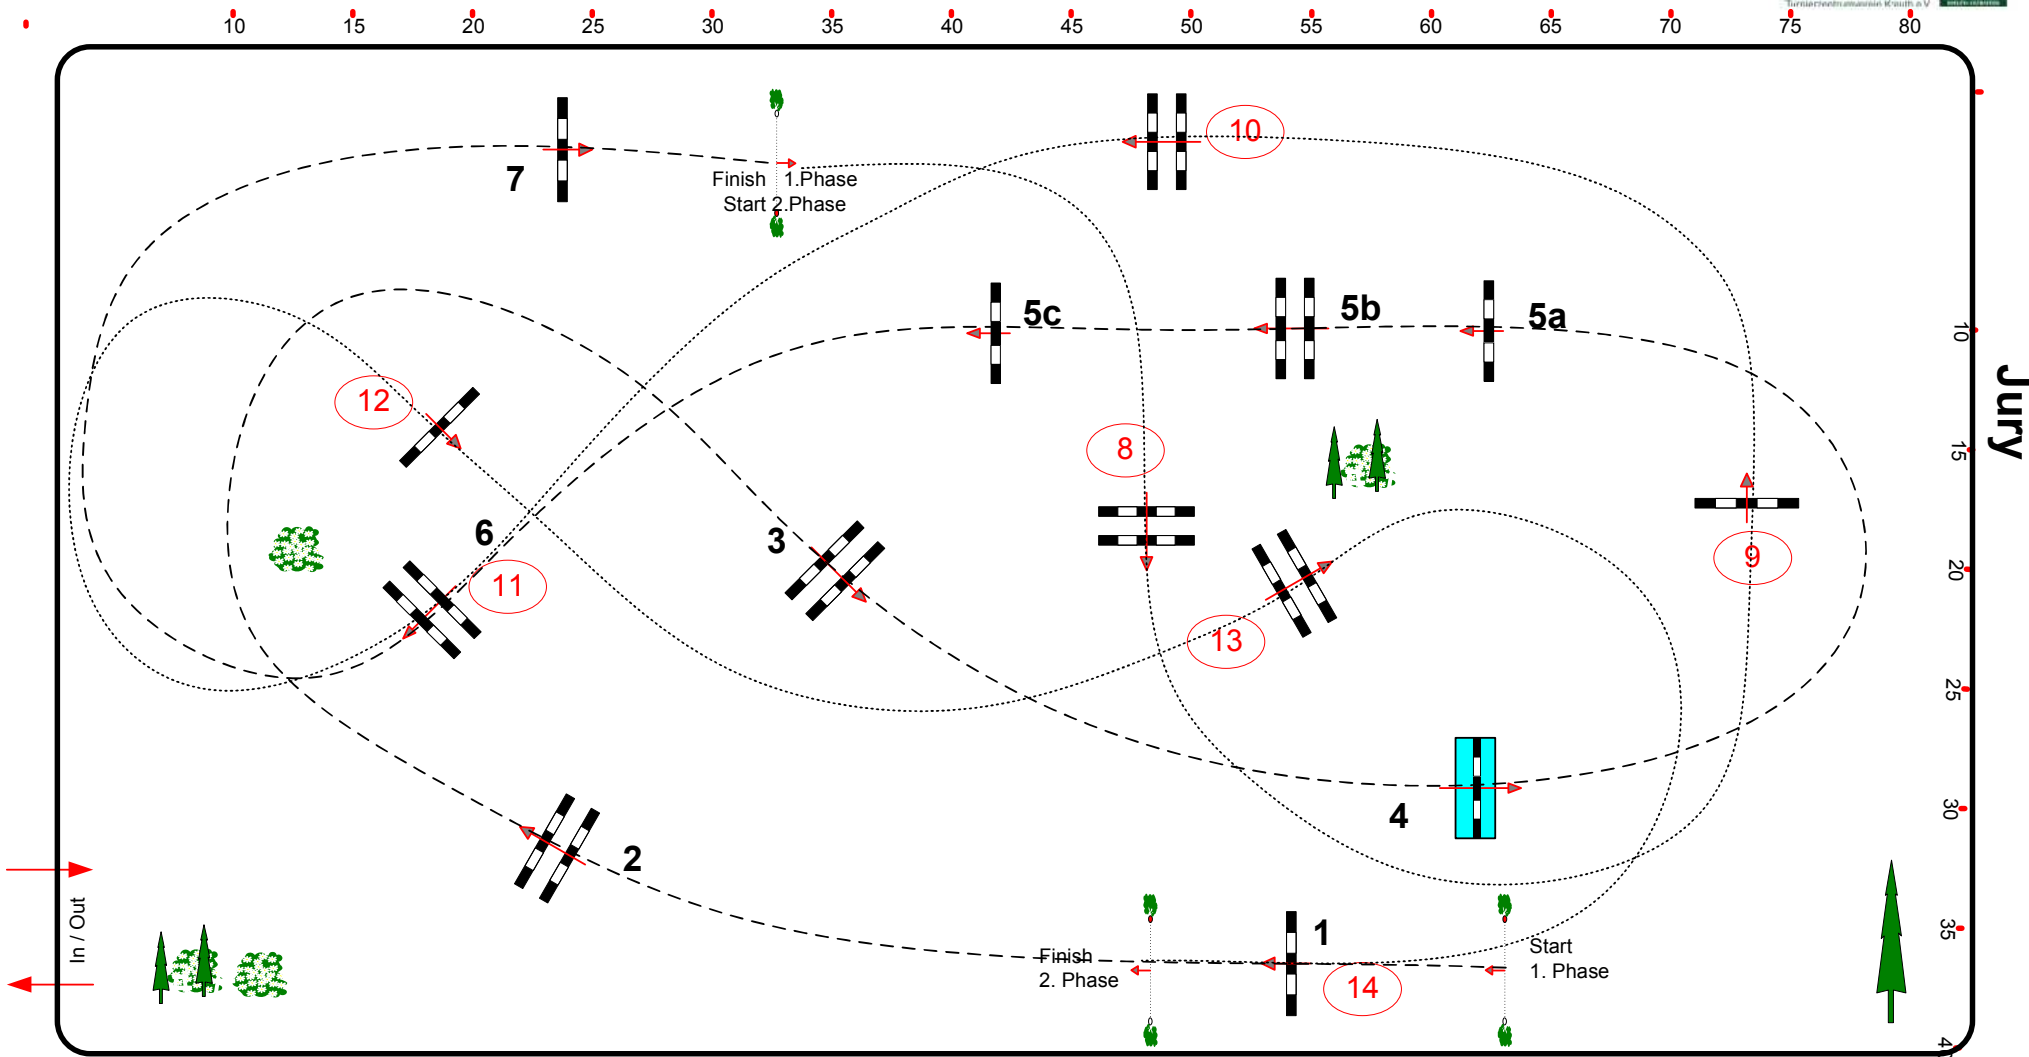

6

CSI 2*/1*/YH/Am Kreuth 7. - 11.02.2018

Class No.: 6

CSI YH Youngster 7 u. 8 j.

Competition in two Phases

Samstag, 10. Februar 2018

Start: 13:30

Table: A
 National RG:
 FEI RG / Art. 274.5.3
 Height: 1,30 m

Speed: 350 m/min
 Length: 280 m
 Time allowed: 48 sec
 Time limit: 96 sec

Obstacles: 7
 Efforts: 9
 Penalty sec:
 Closed combination:

1st Jump-off: 8 - 14
 Length: 280 m
 Time allowed: 48 sec
 Time limit: 96 sec