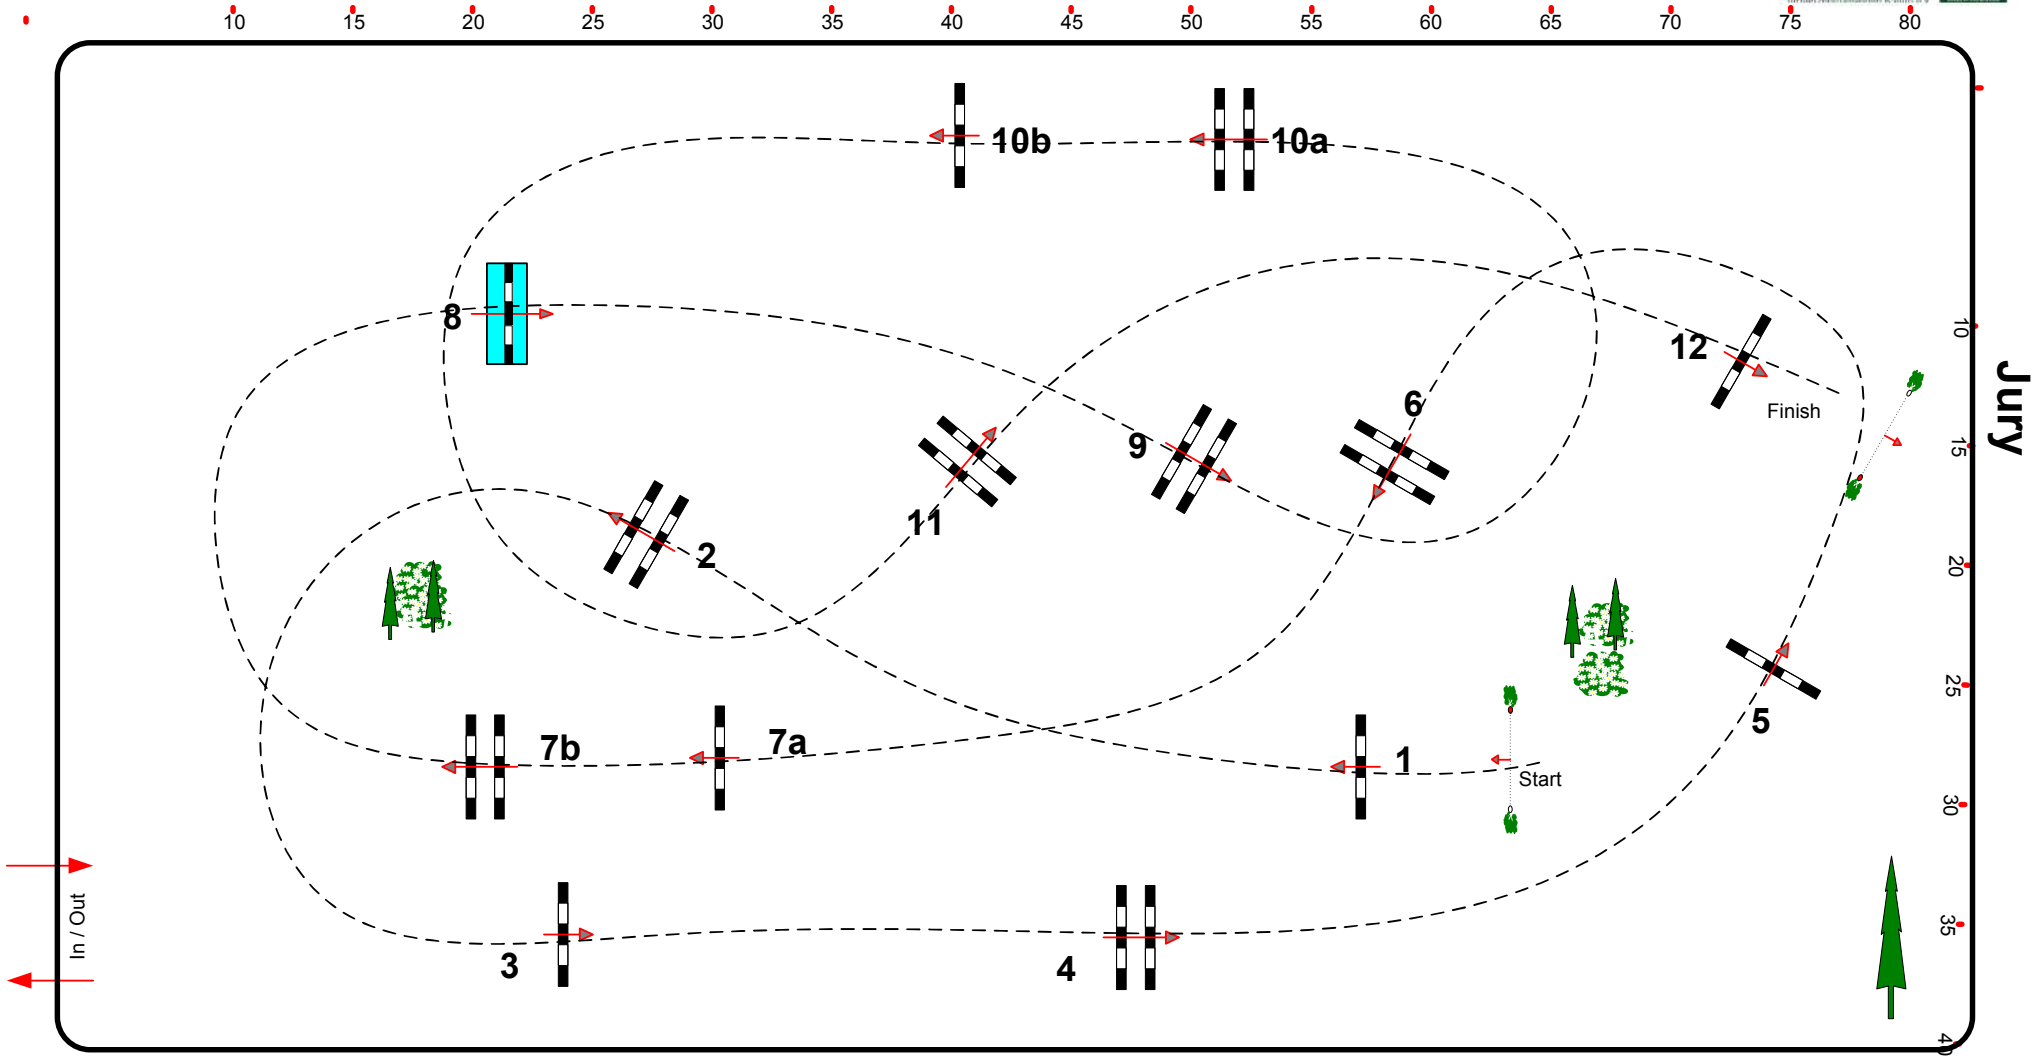

Class No.: 8

CSI 1*

Competition against the clock

Freitag, 9. Februar 2018

Start: 11:00

Table: A
National RG:
FEI RG / Art. 238.2.1
Height: 1,25 m

Speed: 350 m/min
Length: 420 m
Time allowed: 72 sec
Time limit: 144 sec

Obstacles: 12
Efforts: 14
Penalty sec:
Closed combination:

Length: 0 m
Time allowed: 0 sec
Time limit: 0 sec

Johann Sailer(GER)
Steffen Bühling (GER)