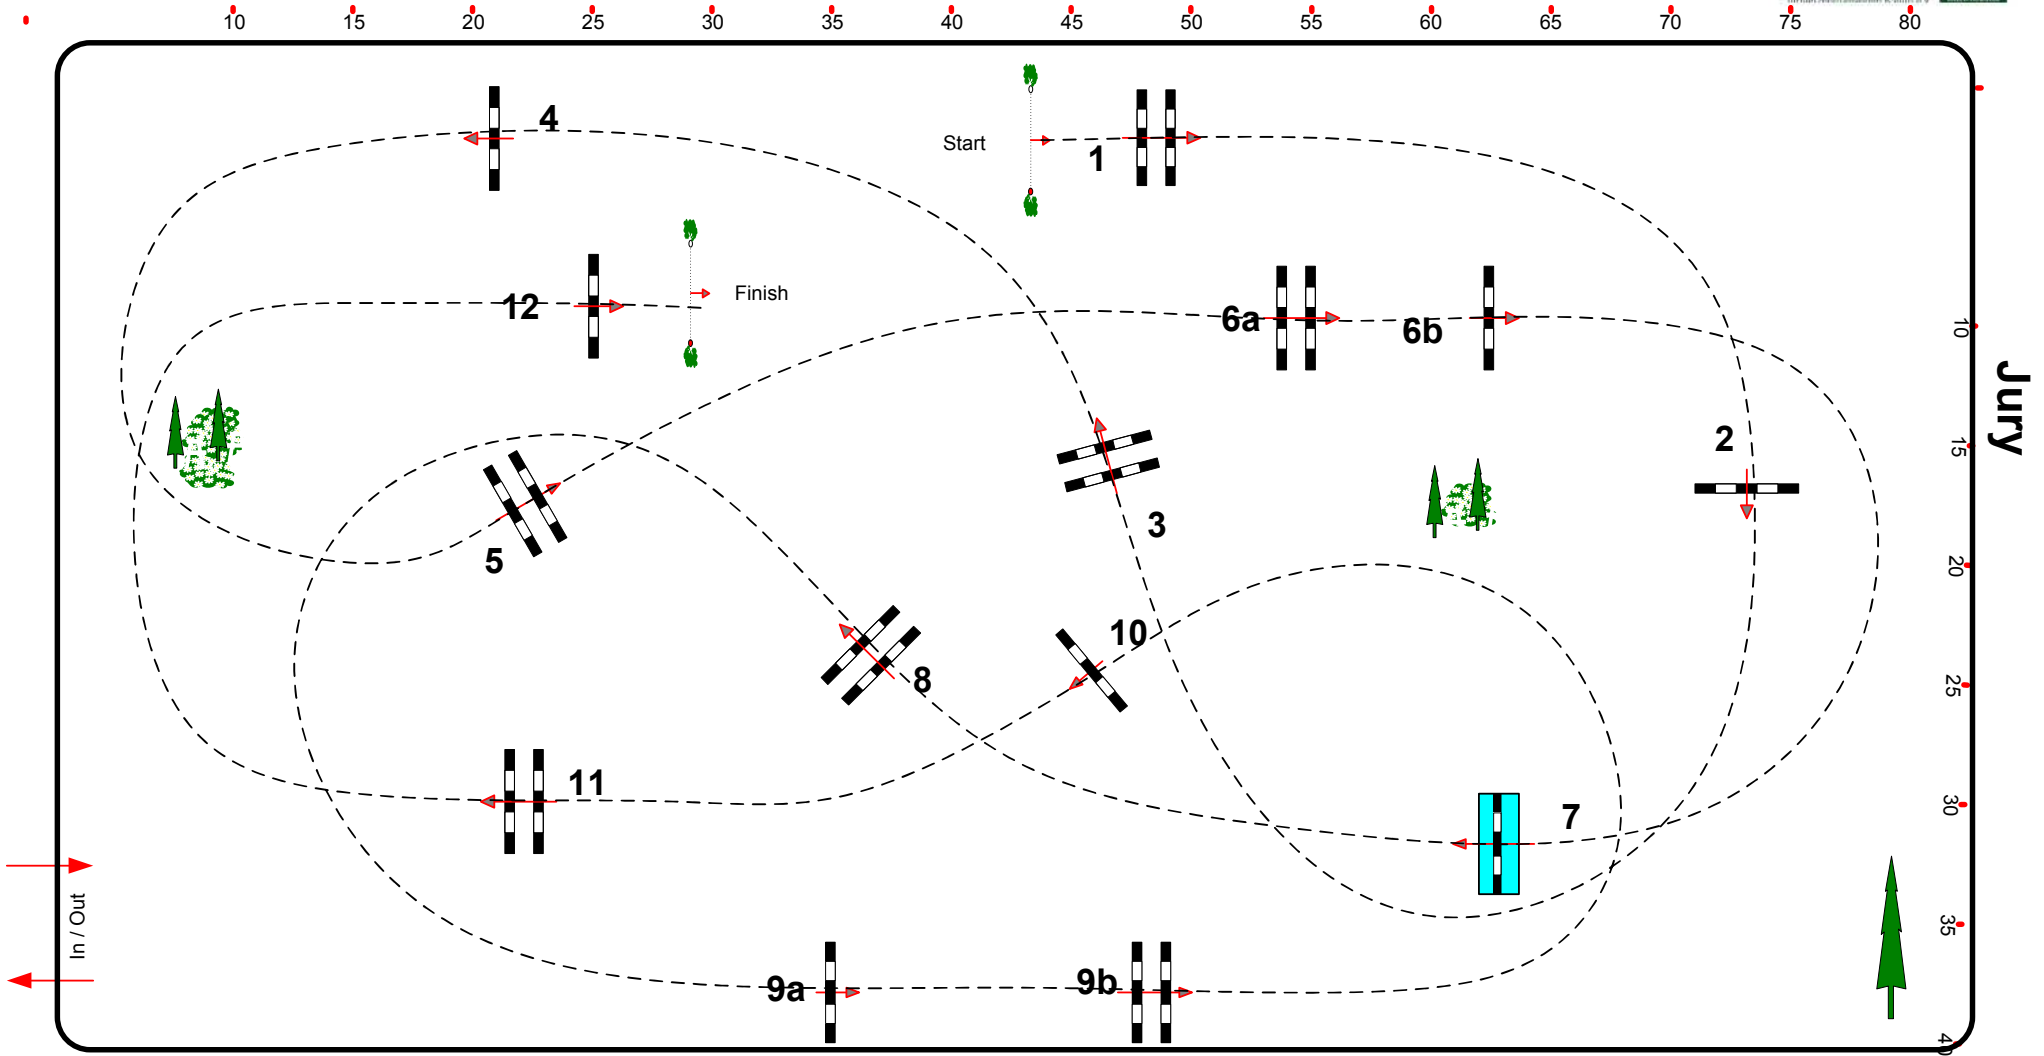

# CSI 2\*/1\*/YH/Am Kreuth 7. - 11.02.2018

Class No.: 12

CSI\*\* Medium Tour

Speed and Handiness

Samstag, 10. Februar 2018

Start: 16:00

Table: A  
 National RG:  
 FEI RG / Art. 239/263  
 Height: 1,35 m

Speed: 350 m/min  
 Length: <600 m  
 Time allowed: 0 sec  
 Time limit: 120 sec

Obstacles: 12  
 Efforts: 14  
 Penalty sec:  
 Closed combination:

1st Jump-off:  
 Length: 0 m  
 Time allowed: 0 sec  
 Time limit: 0 sec

Johann Sailer(GER)  
 Steffen Bühling (GER)