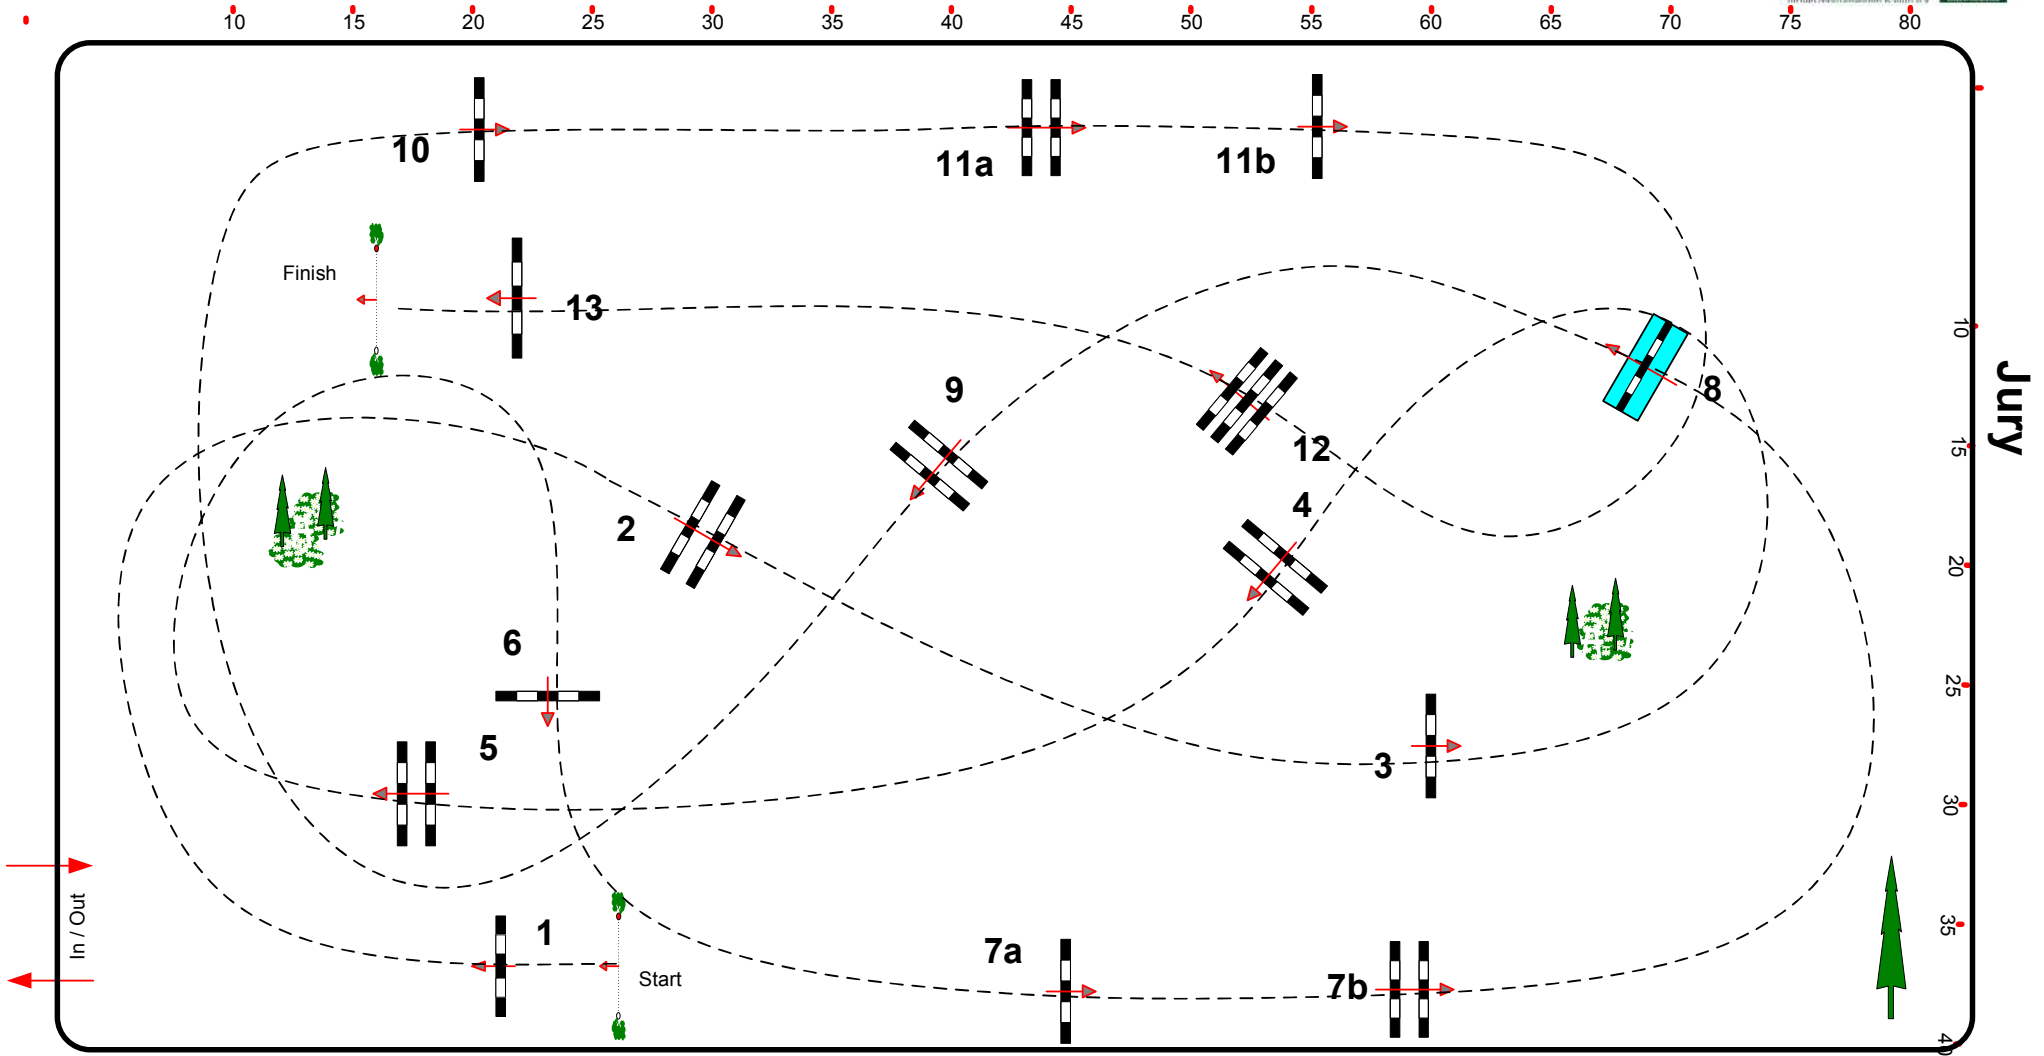

15

CSI 2*/1*/YH/Am Kreuth 7. - 11.02.2018

Class No.: 15

CSI** Big Tour

Competition against the clock

Freitag, 9. Februar 2018

Start: 15:30

Table: A
National RG:
FEI RG / Art. 238.2.1
Height: 1,45 m

Speed: 350 m/min
Length: 470 m
Time allowed: 81 sec
Time limit: 162 sec

Obstacles: 13
Efforts: 15
Penalty sec:
Closed combination:

Length: 0 m
Time allowed: 0 sec
Time limit: 0 sec

Johann Sailer(GER)
Steffen Bühling (GER)