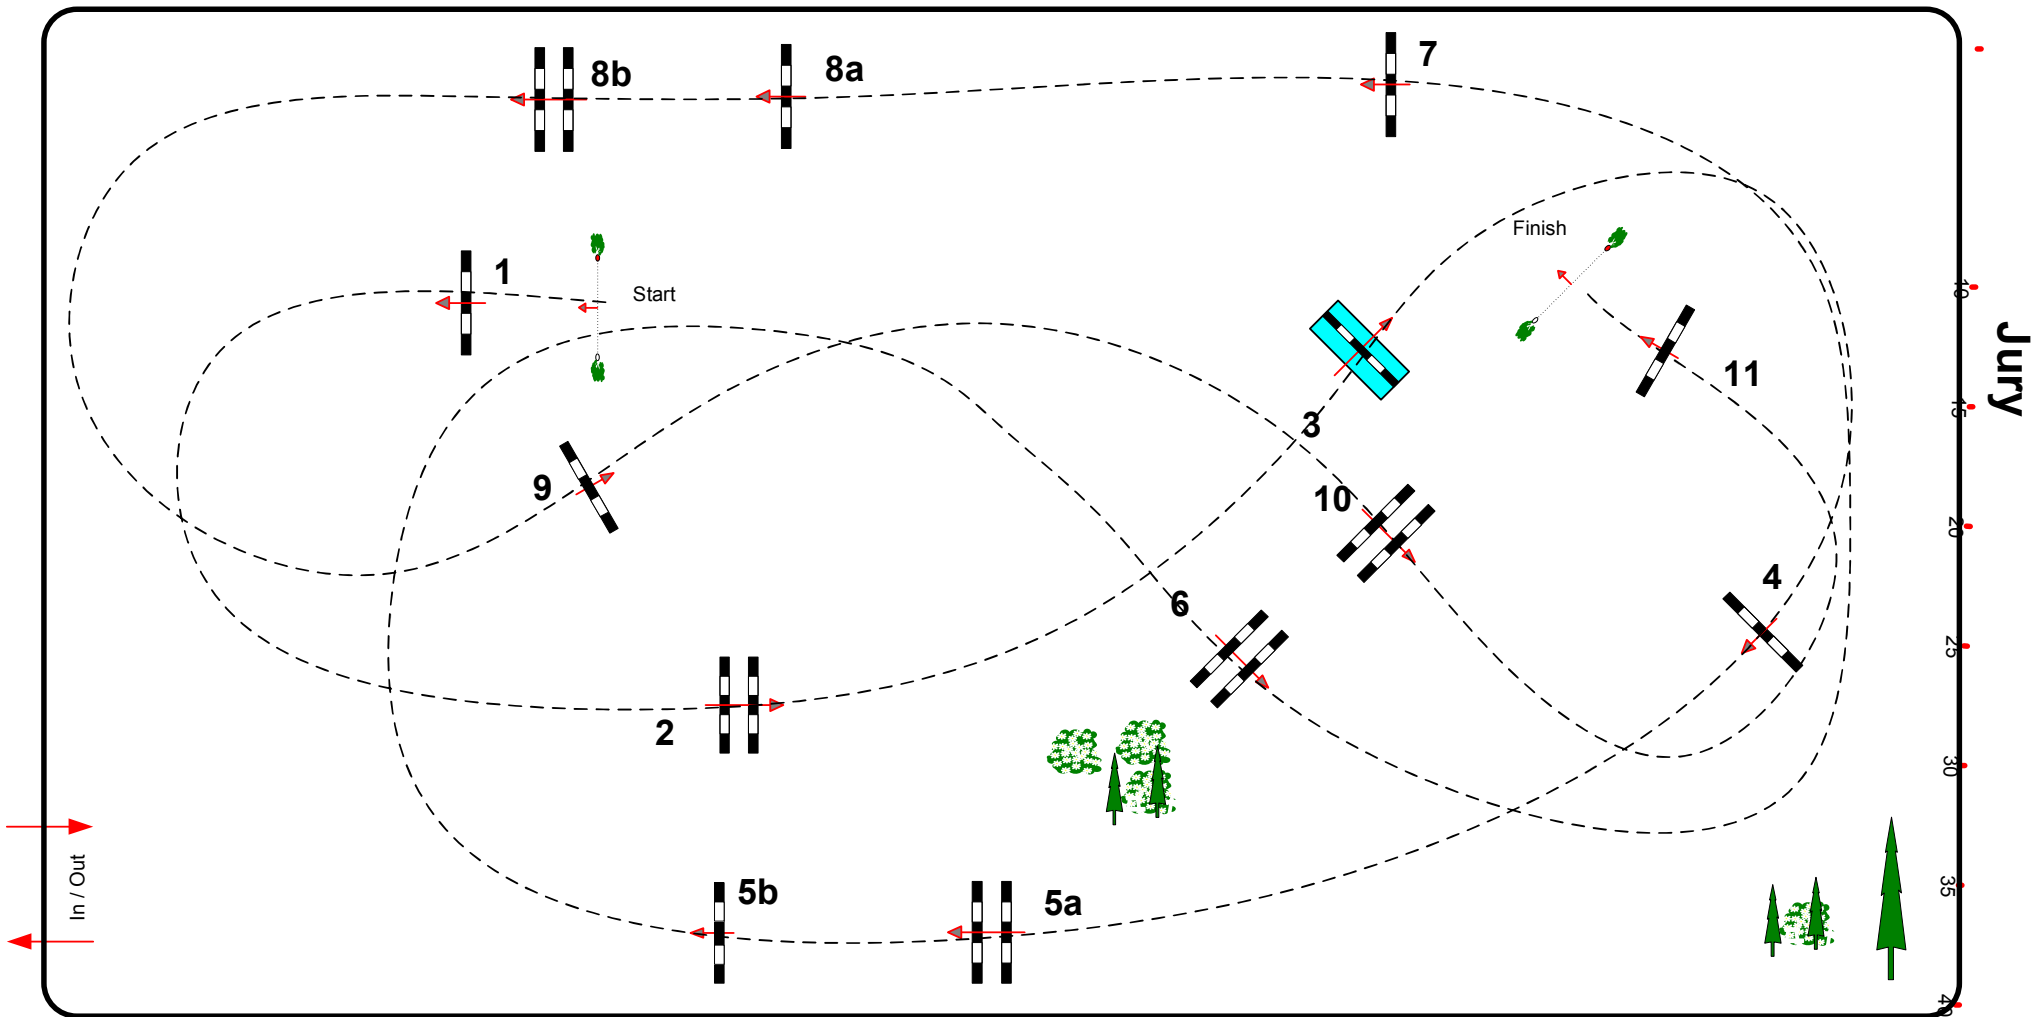

# CSI 2\*/1\*/YH/Am Kreuth 7. - 11.02.2018

Class No.: 17

CSI \*\* Last Chance

Competition against the clock

Sonntag, 11. Februar 2018

Start: 12:00

Table: A  
 National RG:  
 FEI RG / Art. 238.2 .1  
 Height: 1,40 m

Speed: 350 m/min  
 Length: 460 m  
 Time allowed: 79 sec  
 Time limit: 158 sec

Obstacles: 11  
 Efforts: 13  
 Penalty sec:  
 Closed combination:

1st Jump-off:  
 Length: 0 m  
 Time allowed: 0 sec  
 Time limit: 0 sec