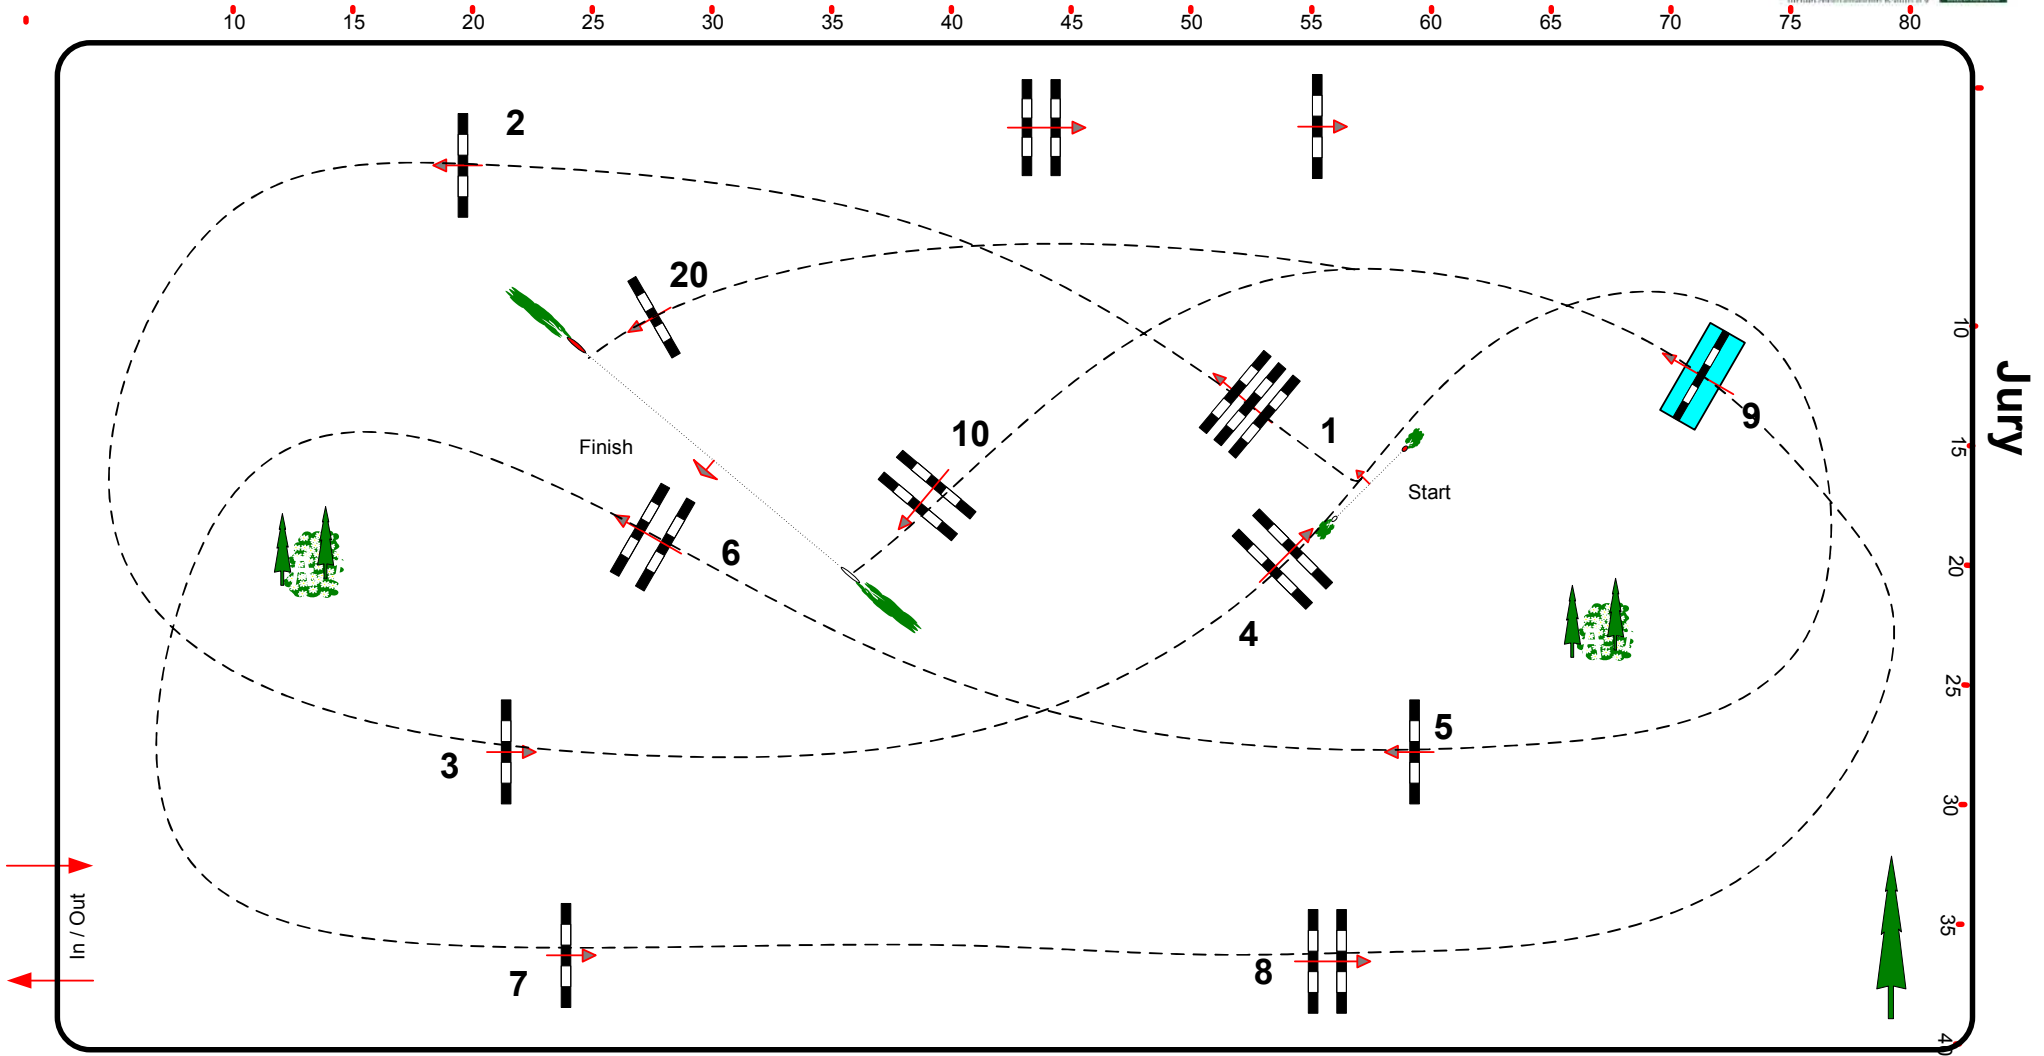

23

CSI 2*/1*/YH/Am Kreuth 7. - 11.02.2018

Class No.: 23

CSI Amateur Große Freunde

Accumulator Competition

Freitag, 9. Februar 2018

Start: 14:00

Table: A
 National RG:
 FEI RG / Art. 269.1.2.3.5
 Height: 1,25 m

Speed: 350 m/min
 Length: 370 m
 Time allowed: 64 sec
 Time limit: 128 sec

Obstacles: 10
 Efforts: 10
 Penalty sec:
 Closed combination:

Length: 0 m
 Time allowed: 0 sec
 Time limit: 0 sec

Johann Sailer(GER)
 Steffen Bühling (GER)