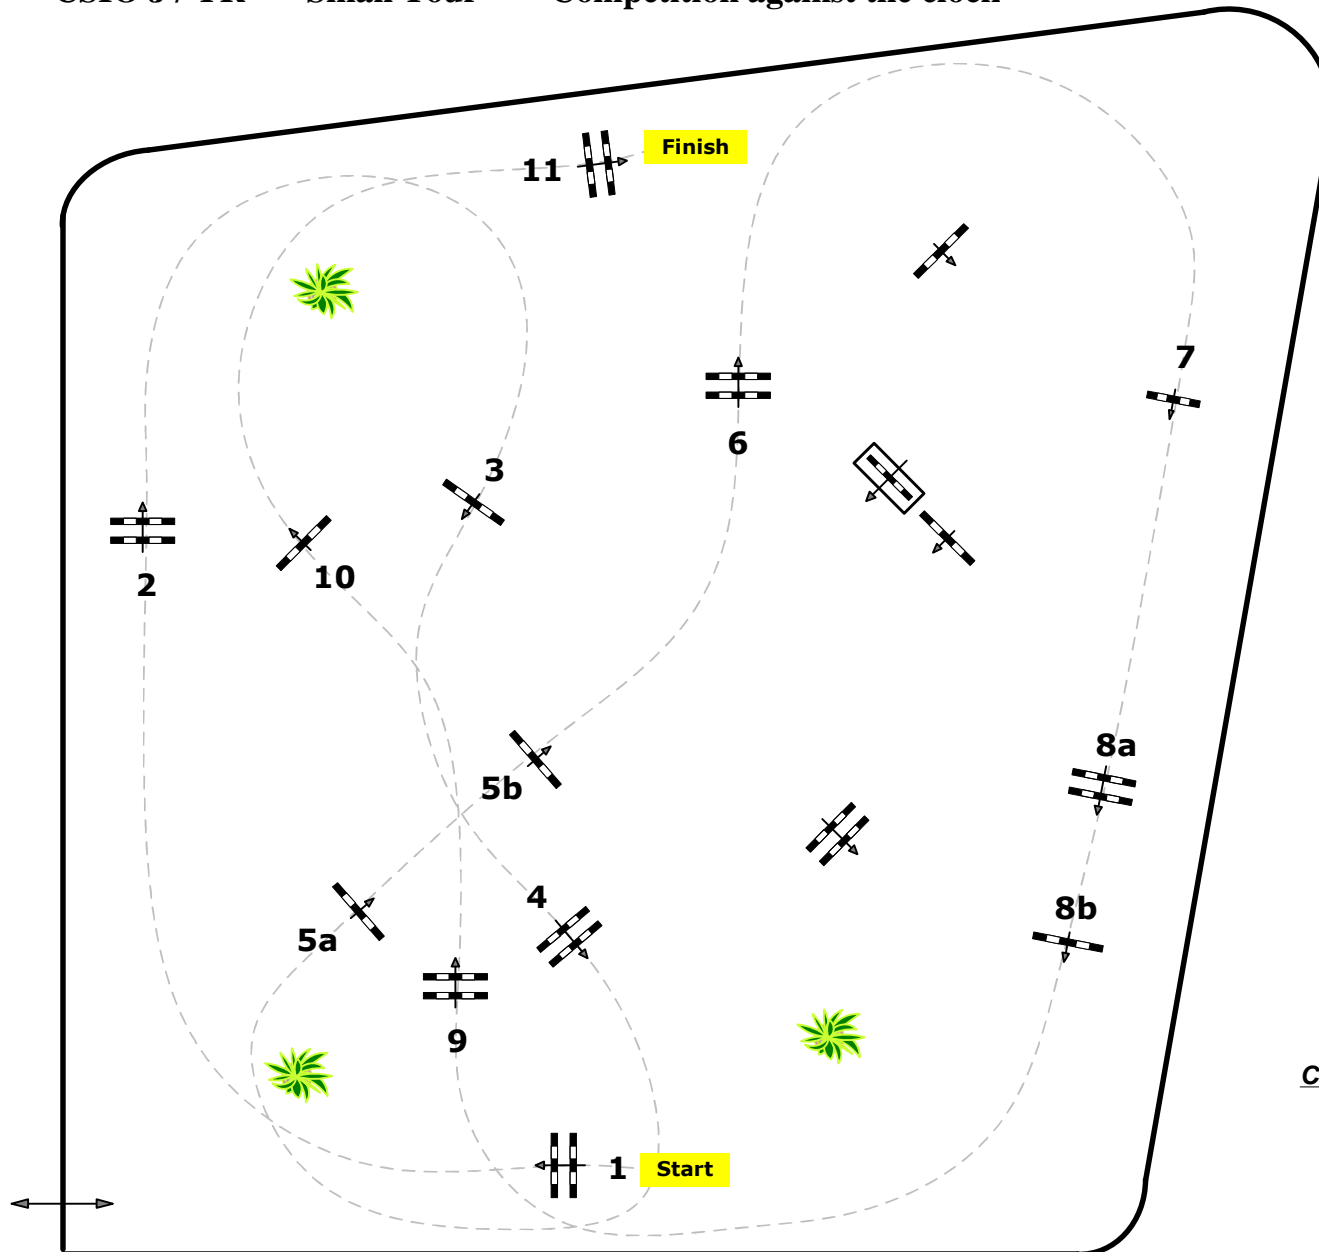

Madl

CSIO P/CH/J/YR Lamprechtshausen,AUT

1/2

CSIO J / YR Small Tour Competition against the clock

Table: A

FEI RG / Art. 238.2.1

Height: 1,20 1,25 mtr.

Speed: 350 m/Min.

Length: 430 mtr.

Time allowed 74 sec.

Time limit 148 sec.

Obstacles : 11

Efforts: 13

Jury

Course Design:

Madl Franz (AUT)