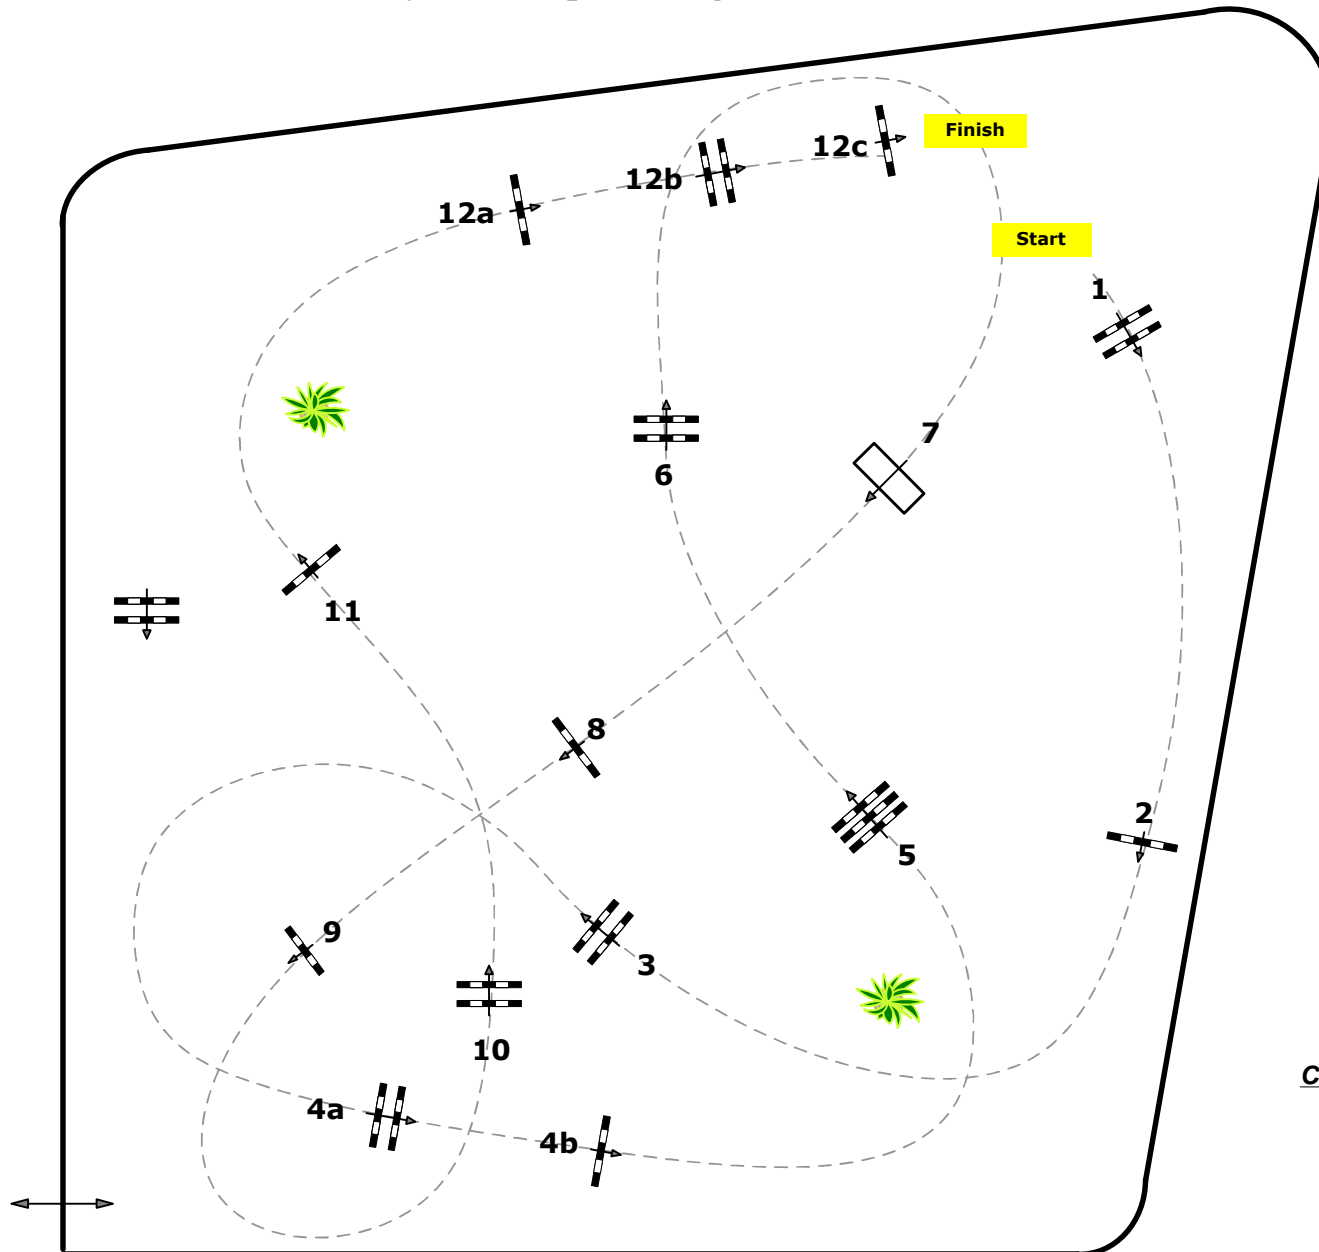

Madl

CSIO P/CH/J/YR Lamprechtshausen,AUT

22

Individual Riders Pony Competition against the clock

Table: A

FEI RG / Art. 238.2.1

Height: 1,25 mtr.

Speed: 350 m/Min.

Length: 430 mtr.

Time allowed 74 sec.

Time limit 148 sec.

Obstacles : 12

Efforts: 15

Jury

Course Design:

Madl Franz (AUT)