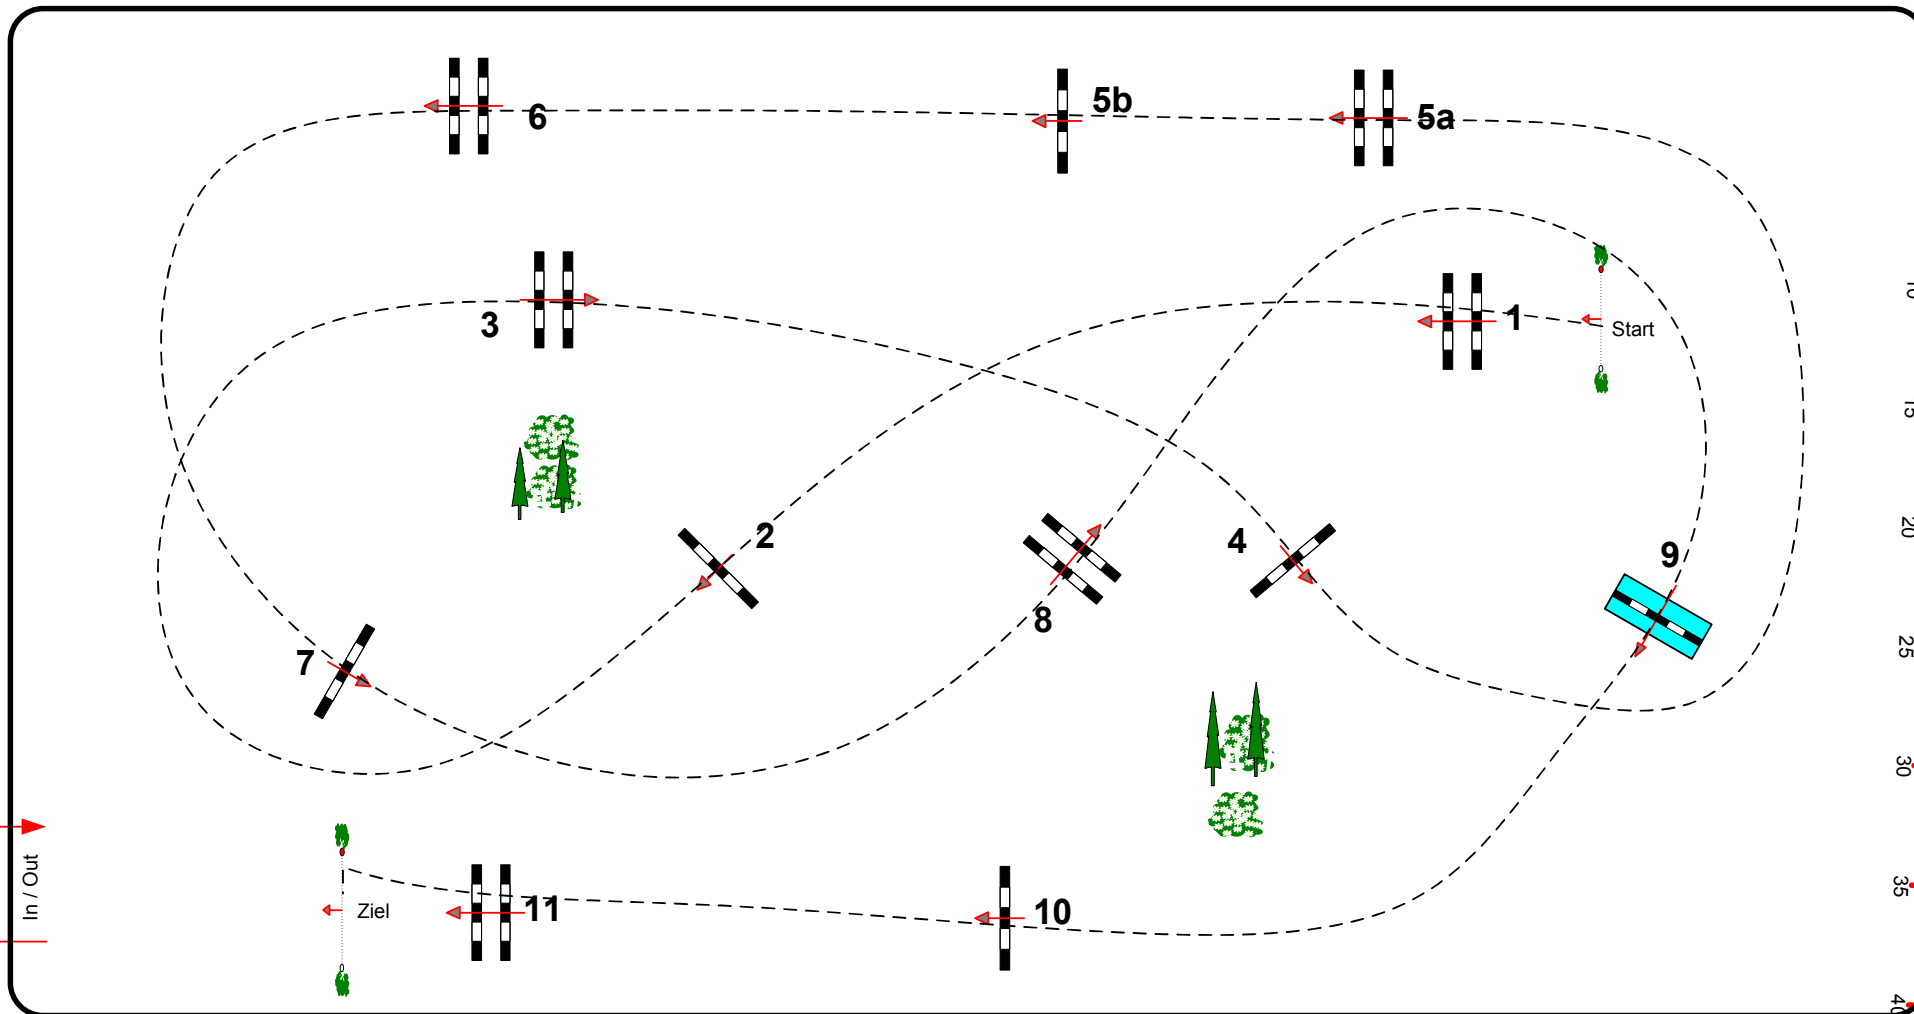

# CSI 2\*/1\*/YH/Am Kreuth 29.11. - 02.12.2018

Class No.: 2

CSI YH 1\* 6 j.

Competition against the clock

Freitag, 30. November 2018

Start: 11:00

Table: A  
National RG:  
FEI RG / Art. 238.2.1  
Height: 1,15 m

Speed: 350 m/min  
Length: 400 m  
Time allowed: 69 sec  
Time limit: 138 sec

Obstacles: 11  
Efforts: 12  
Penalty sec:  
Closed combination:

2. Phase  
Length: 0 m  
Time allowed: 0 sec  
Time limit: 0 sec

10 15 20 25 30 35 40 45 50 55 60 65 70 75 80

Course Designer  
Johann Sailer  
Steffen Bühling