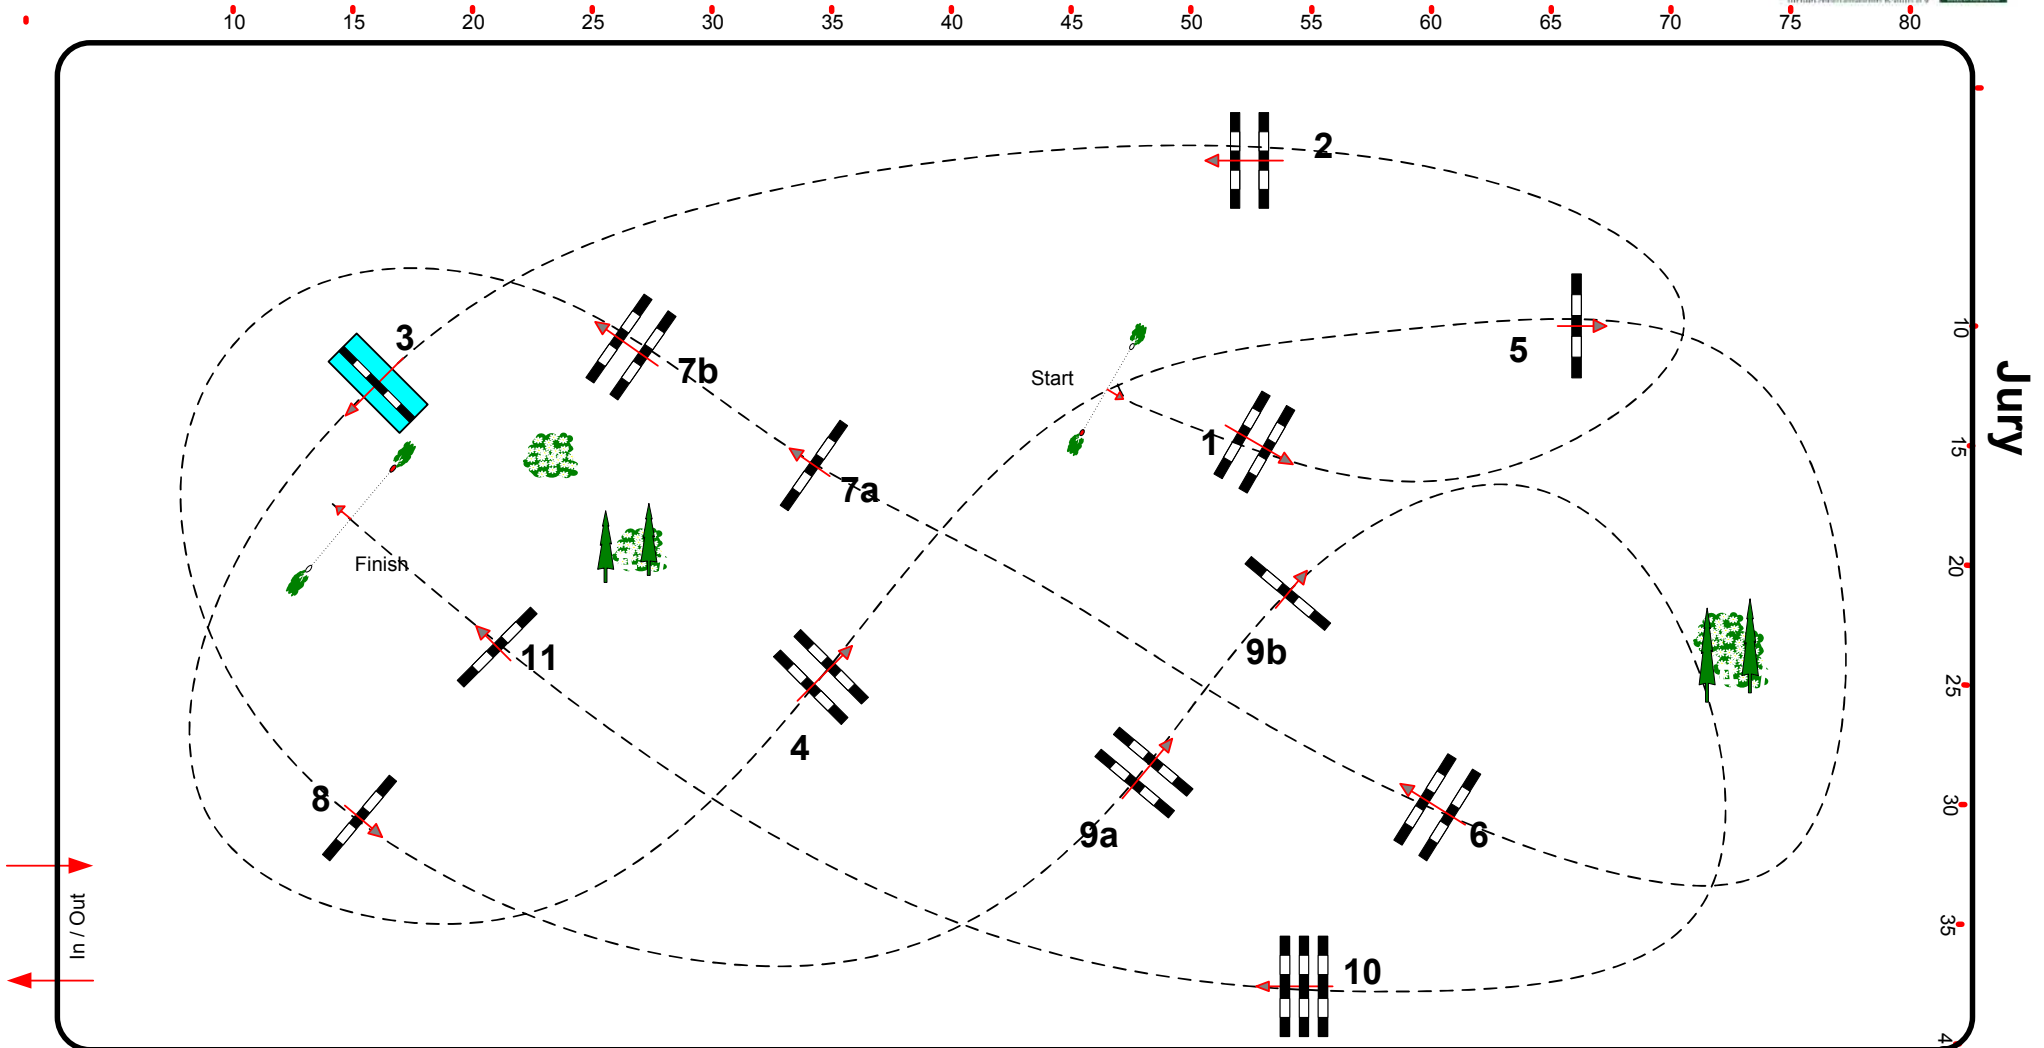

4

CSI 2*/1*/YH/Am Kreuth 29.11. - 02.12.2018

Class No.: 4

CSI YH 7/8 j.

Competition against the clock

Donnerstag, 29. November 2018

Start: 13:00

Table: A
 National RG:
 FEI RG / Art. 238.2.1
 Height: 1,25 m

Speed: 350 m/min
 Length: 430 m
 Time allowed: 74 sec
 Time limit: 148 sec

Obstacles: 11
 Efforts: 13
 Penalty sec:
 Closed combination:

Length: 0 m
 Time allowed: 0 sec
 Time limit: 0 sec

Course Designer
 Johann Sailer
 Steffen Bühling