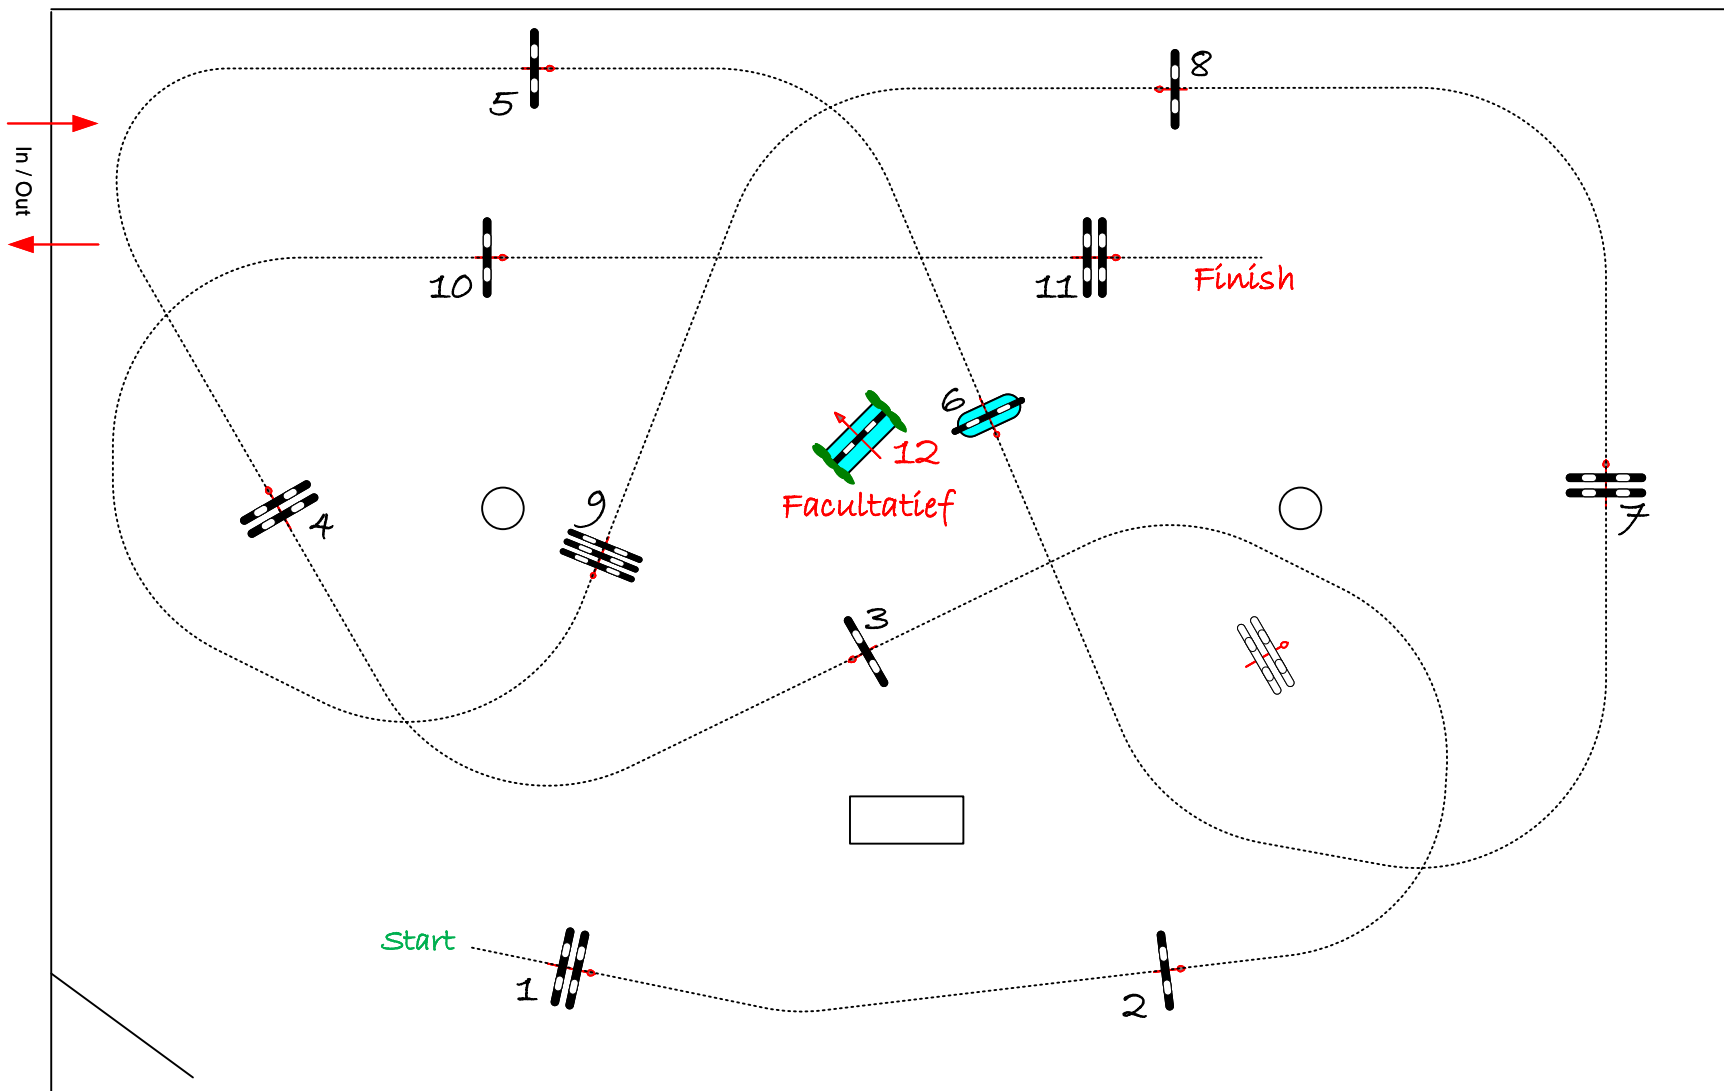

STEPEX ARENA

Class No.: 1

Young Horses 4 year

CLEAR ROUND

vrijdag 24 mei 2019

Table: A

National RG:

FEI RG / Art. 238.1.1

Height: 0.85 m

Speed: 300 m/min

Length: 470 m

Time allowed: 94 sec

Time limit: 188 sec

Obstacles: 11

Efforts: 11

Penalty sec

Closed combination:

Course Designer
L. VERBOVEN BEL
0476.46.40.70

JURY