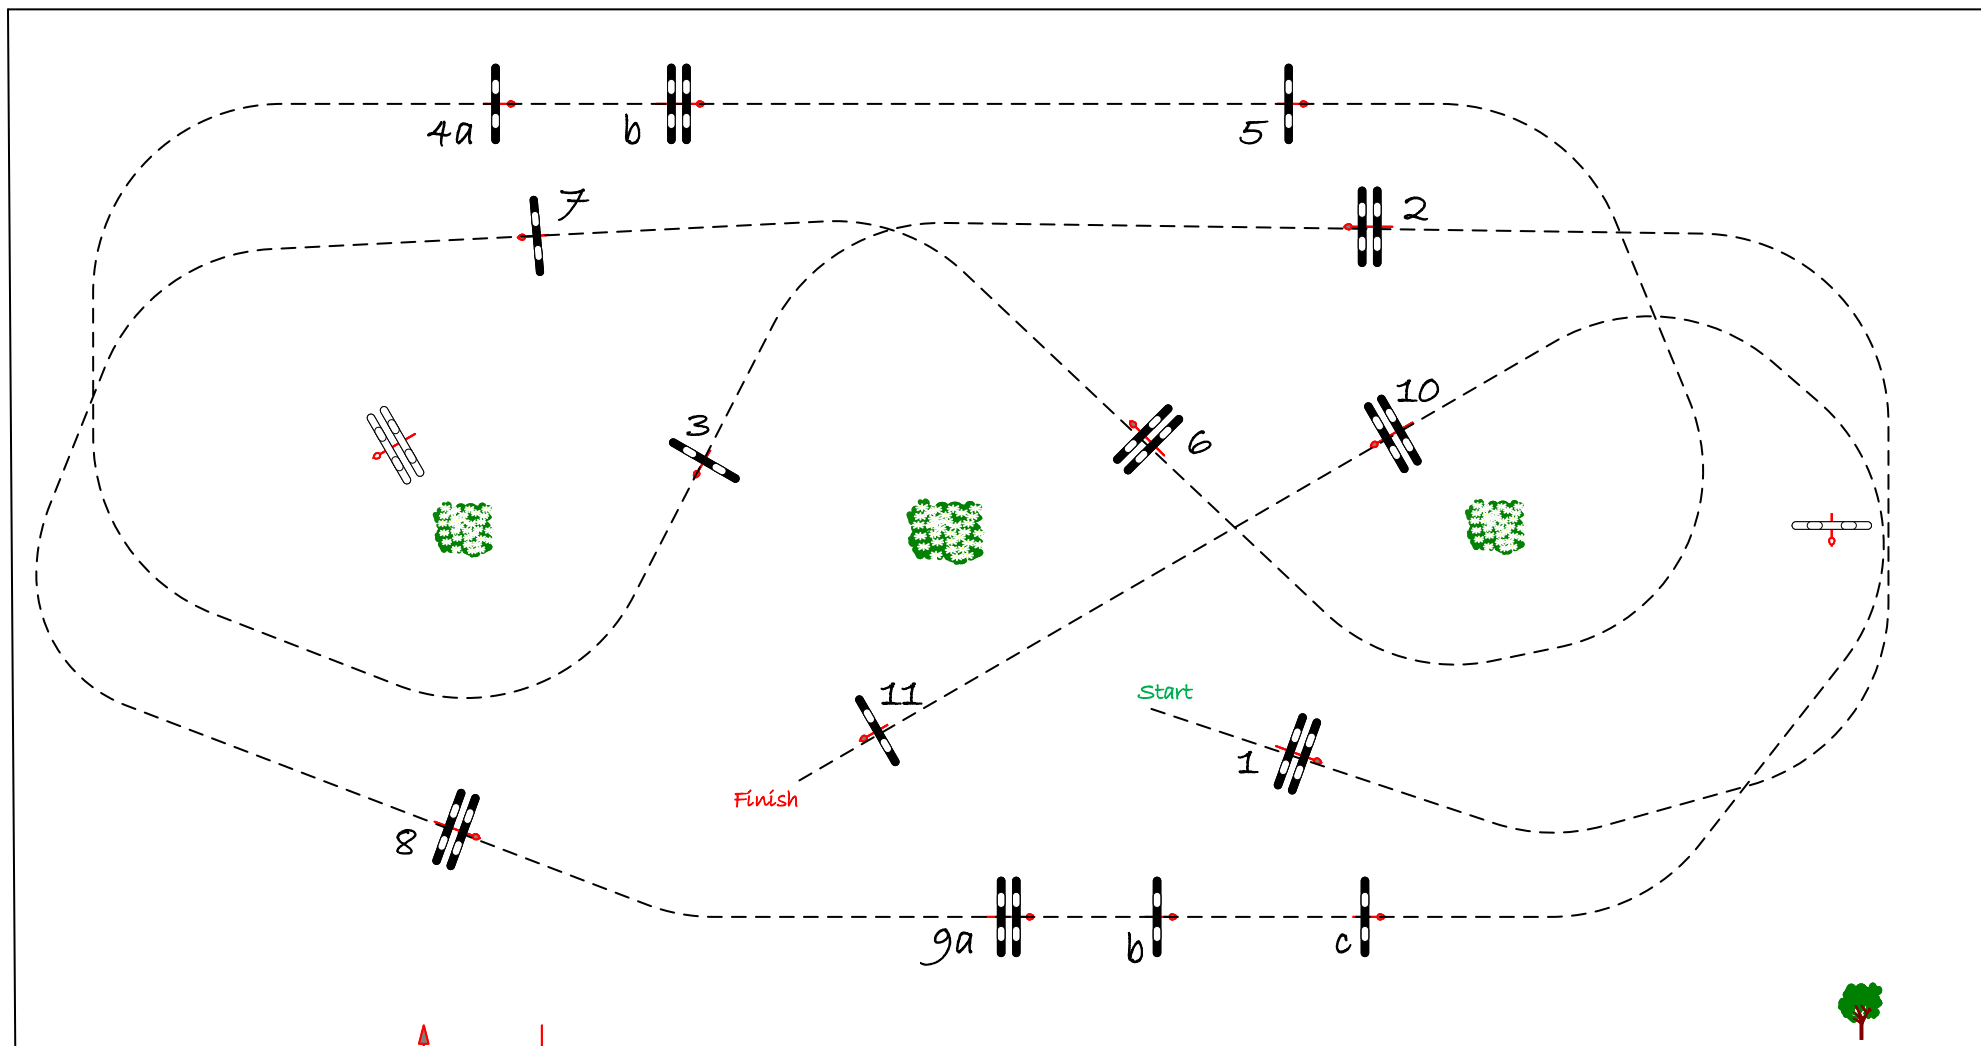

Speed: 350 m/min

Length: 540 m

Time allowed: 93 sec

Time limit: 186 sec

obstacles: 11

Efforts: 14

Penalty sec:

Closed combination:

## 2° manche vijfjarige

COURSE DESIGNER  
VERBOVEN LUC

0476.46.40.70

In / Out

JURY