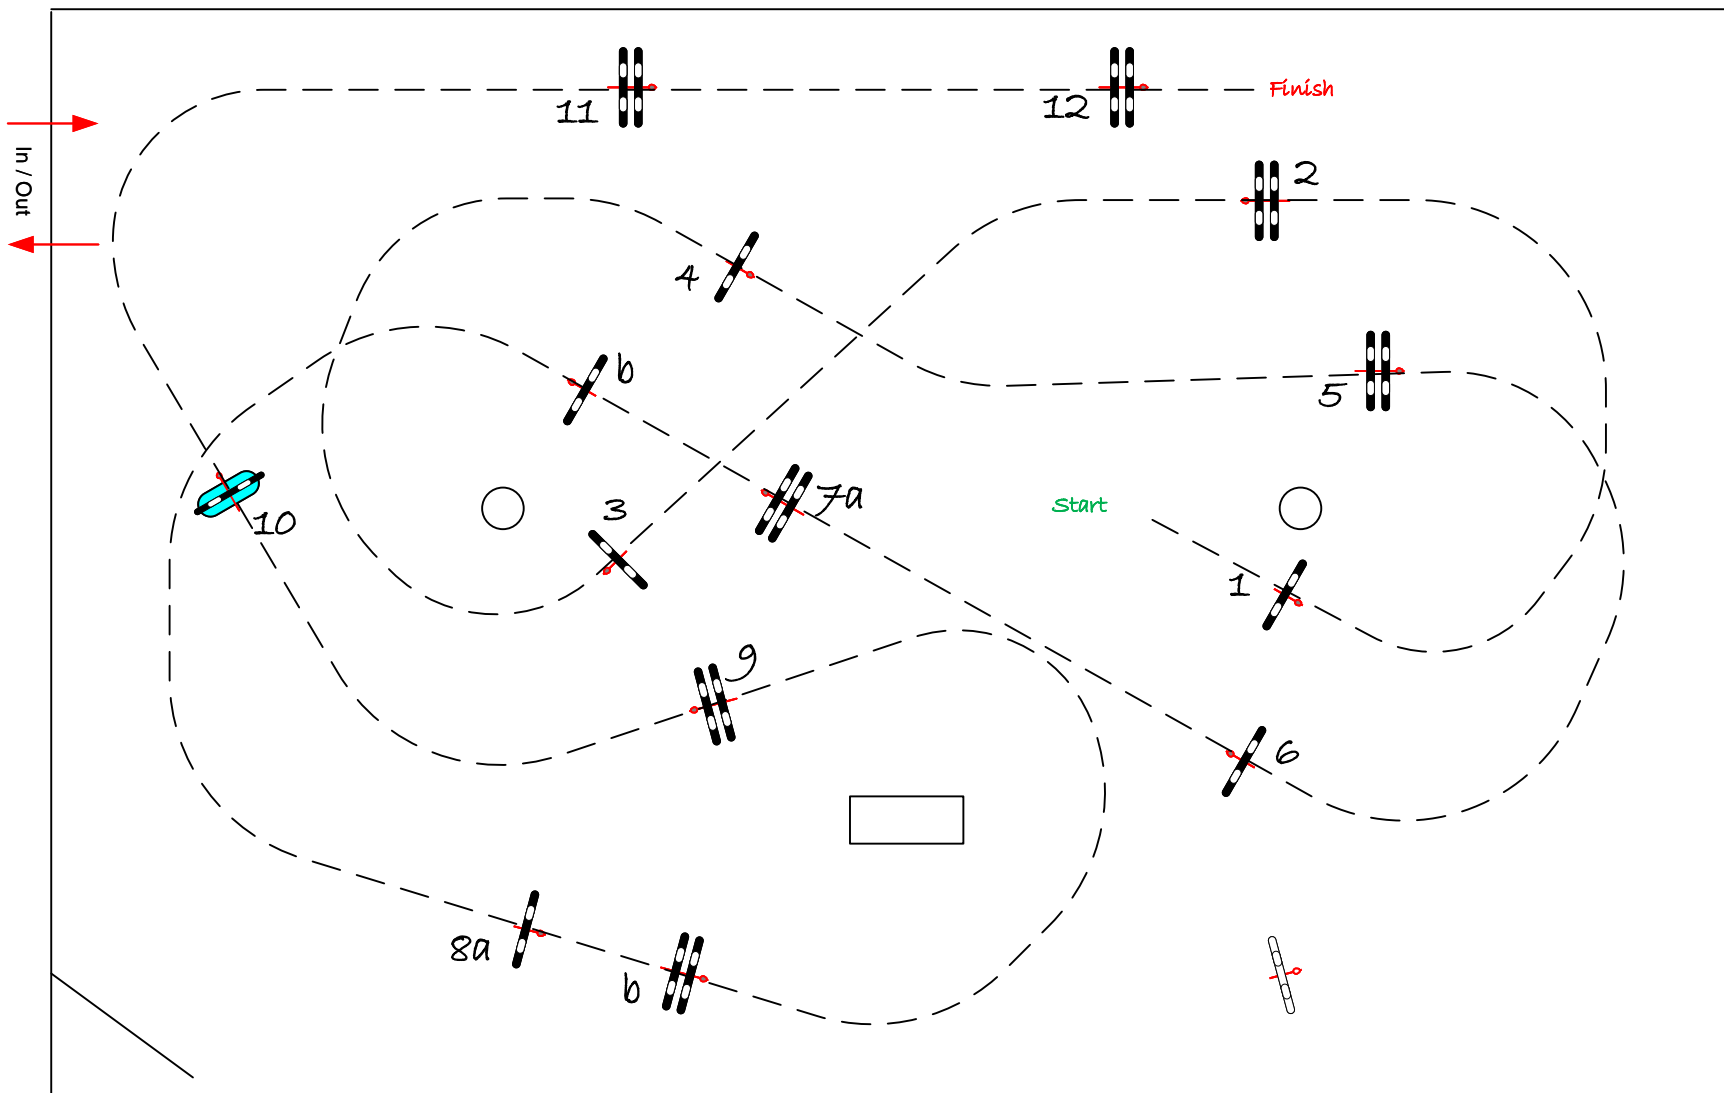

STEPEX ARENA

GOLD

AZELHOF
Horse events

Class No.: 3

Nationaal 1.40

Competition against the clock

vrijdag 9 augustus 2019

Table: A

National RG:

FEI RG / Art. 238.2.1

Height: 1.40 m

Speed: 350 m/min

Length: 510 m

Time allowed: 88 sec

Time limit: 176 sec

Obstacles: 12

Efforts: 14

Penalty sec

Closed combination:

Course Designer
L. VERBOVEN BEL
0476.46.40.70

JURY