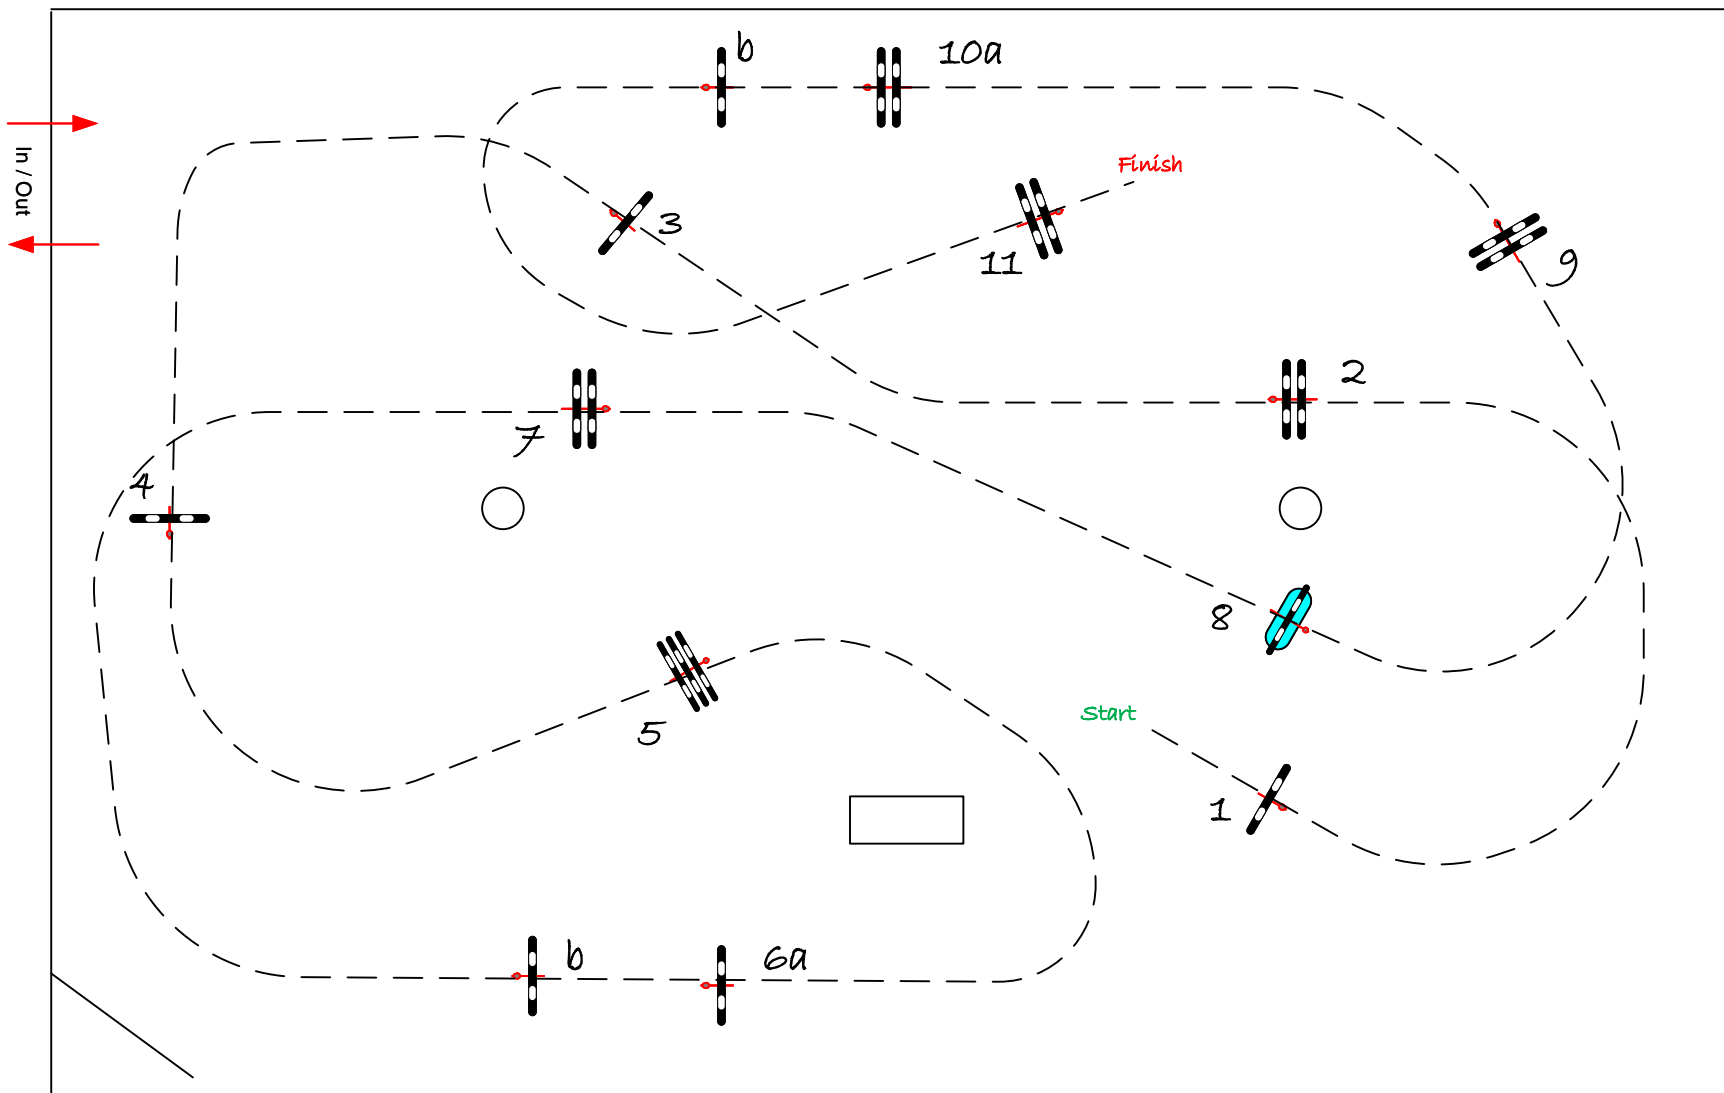

STEPEX ARENA

GOLD

Class No.: 4

Nationaal 1.20

Competition against the clock

zaterdag 10 augustus 2019

Table: A

National RG:

FEI RG / Art. 238.2.1

Height: 1,20 m

Speed: 350 m/min

Length: 490 m

Time allowed: 84 sec

Time limit: 168 sec

Obstacles: 11

Efforts: 12

Penalty sec

Closed combination:

Course Designer
L. VERBOVEN BEL
0476.46.40.70

JURY