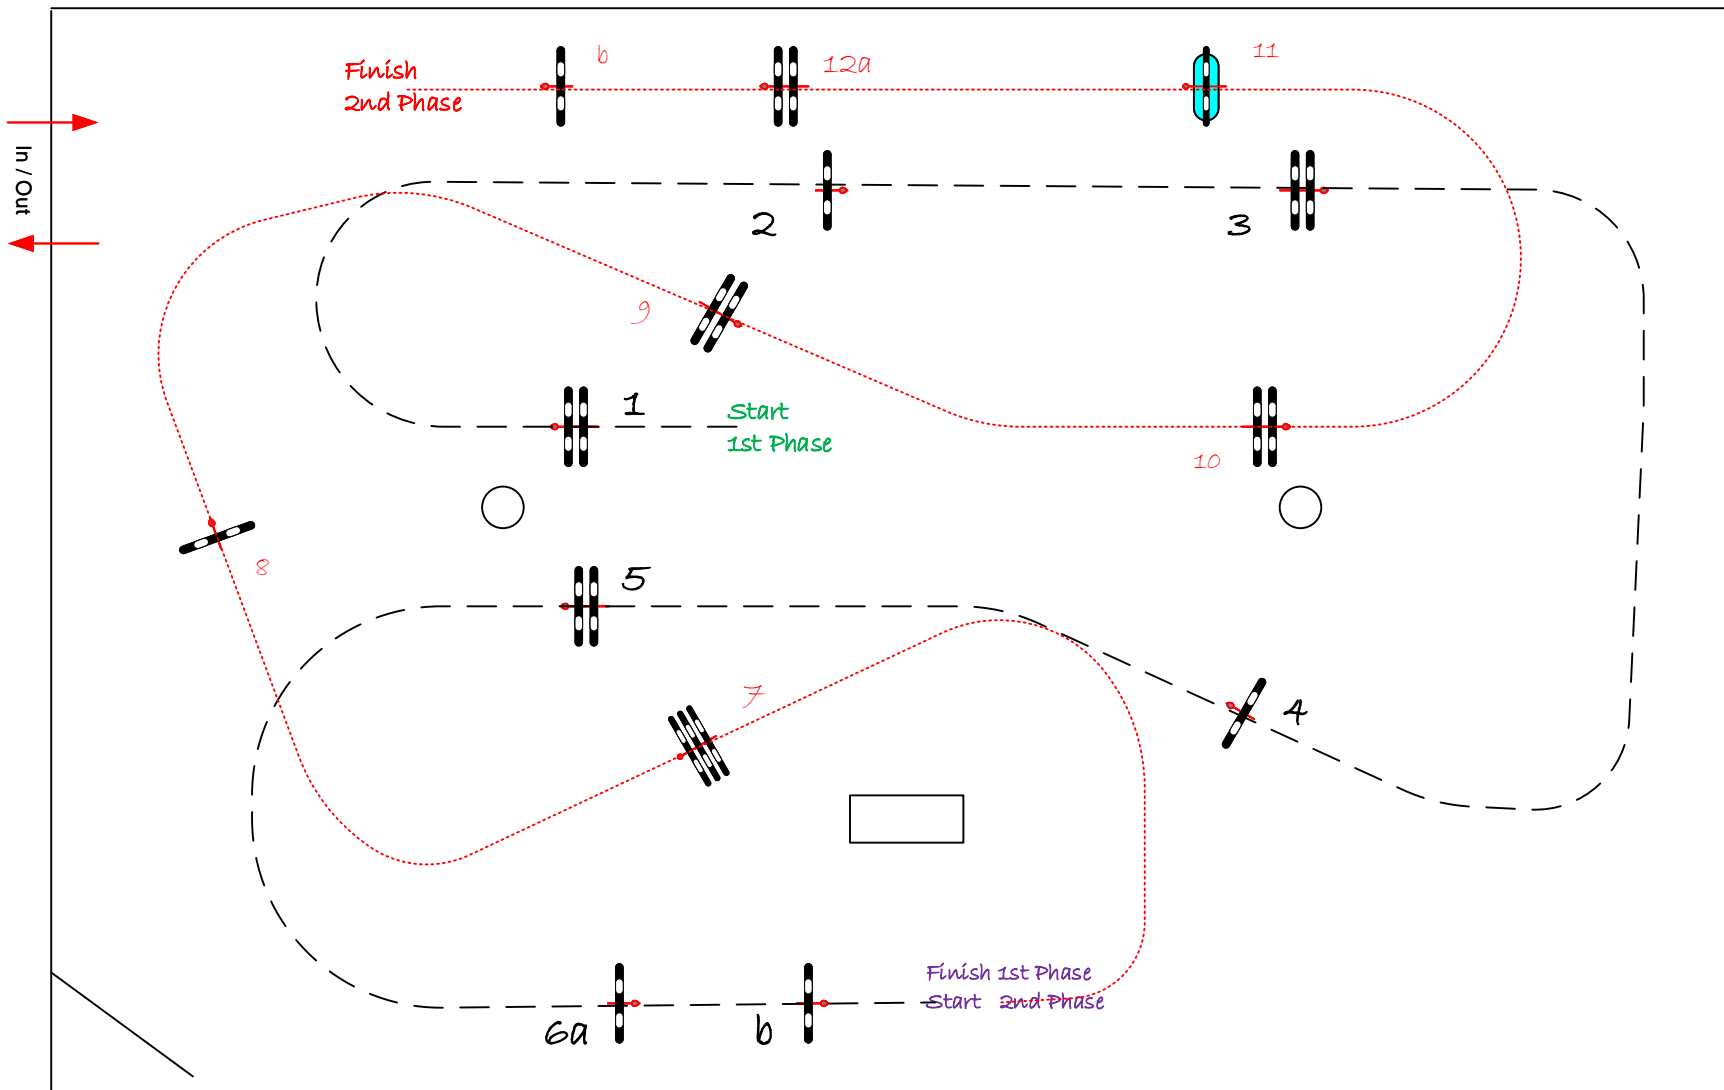

Height: 1,40 m

Speed: 350 m/min

Length: 260 m

Time allowed: 45 sec

Time limit: 90 sec

1st Phase: 1 --- 6

Efforts: 7

Penalty sec

Closed combination:

2nd Phase:

~~7~~ --- 12

Length: 260 m

Time allowed: 45 sec

Time limit: 90 sec

Course Designer  
L. VERBOVEN BEL  
0476.46.40.70

JURY