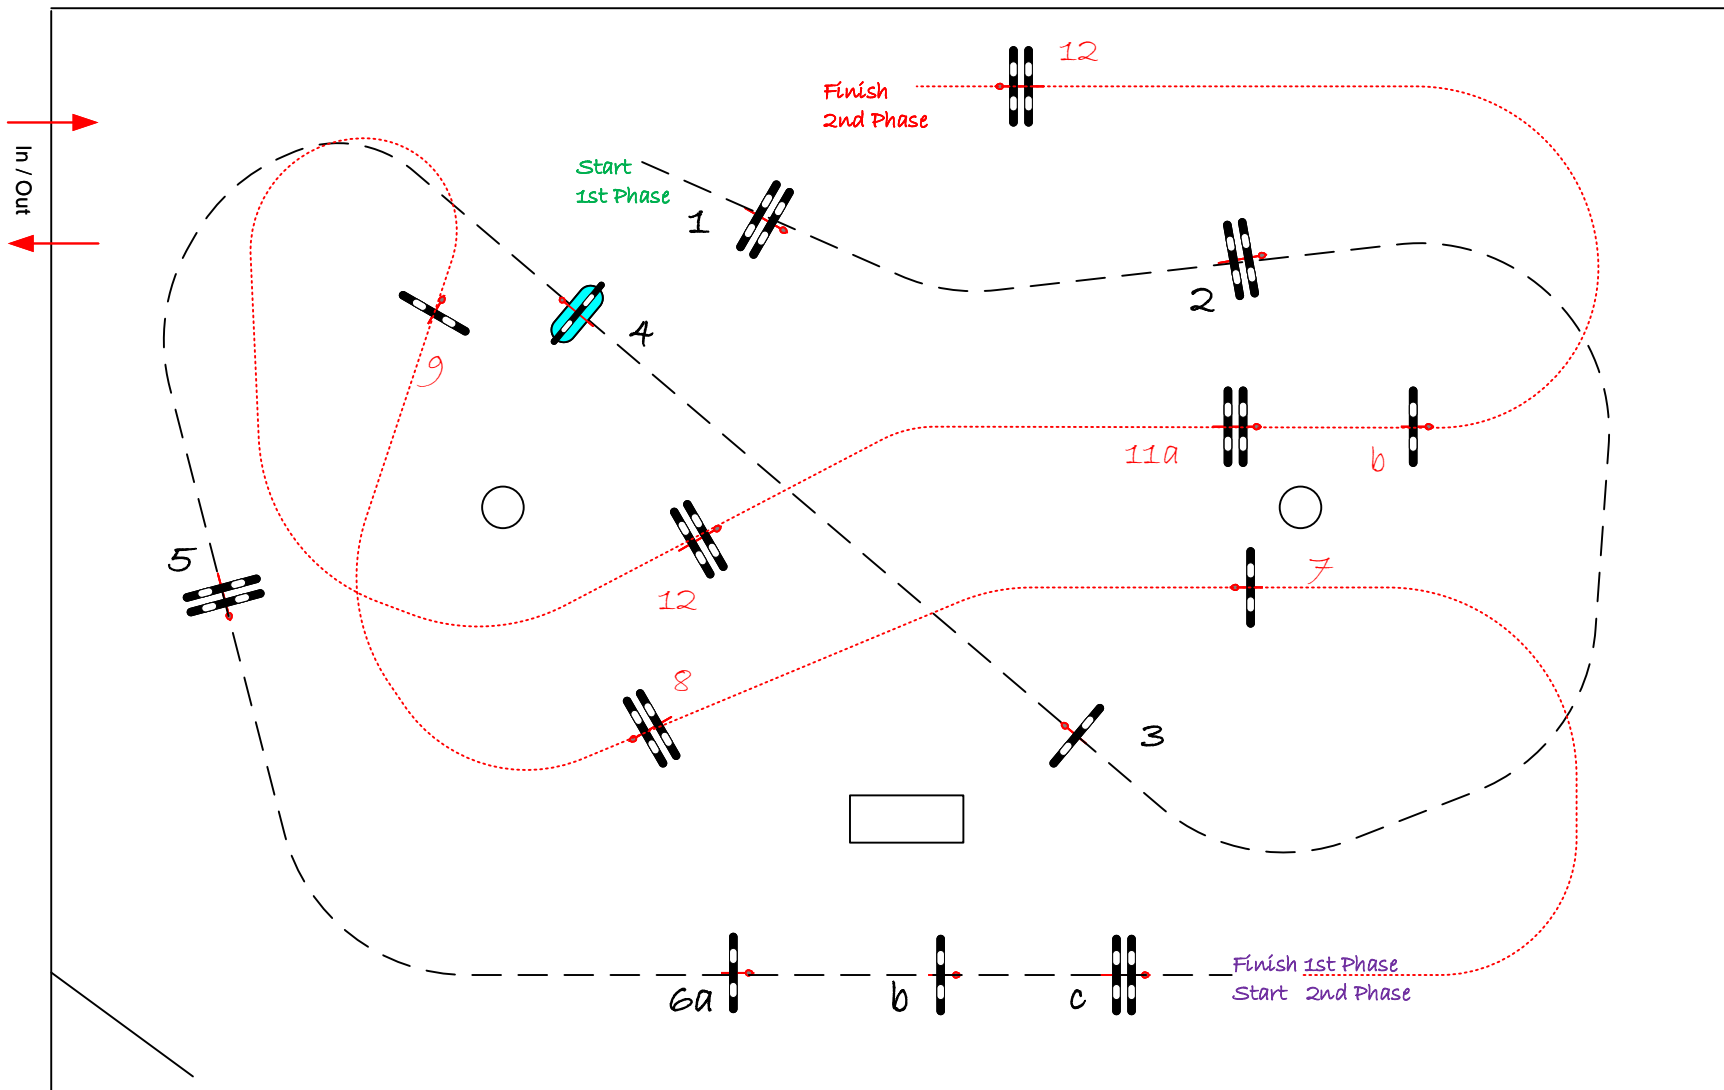

Class No.: 7

Nationaal 1.25

Competition in two Phases
Special

Zondag 11 augustus 2019

Table: A

National RG:

FEI RG / Art. 274.2.5

Height: 1,25 m

Speed: 350 m/min

Length: 260 m

Time allowed: 45 sec

Time limit: 90 sec

1st Phase: 1 --- 6

Efforts: 8

Penalty sec

Closed combination:

2nd Phase:

7 --- 12

Length: 290 m

Time allowed: 50 sec

Time limit: 100 sec

Course Designer
L. VERBOVEN BEL
0476.46.40.70