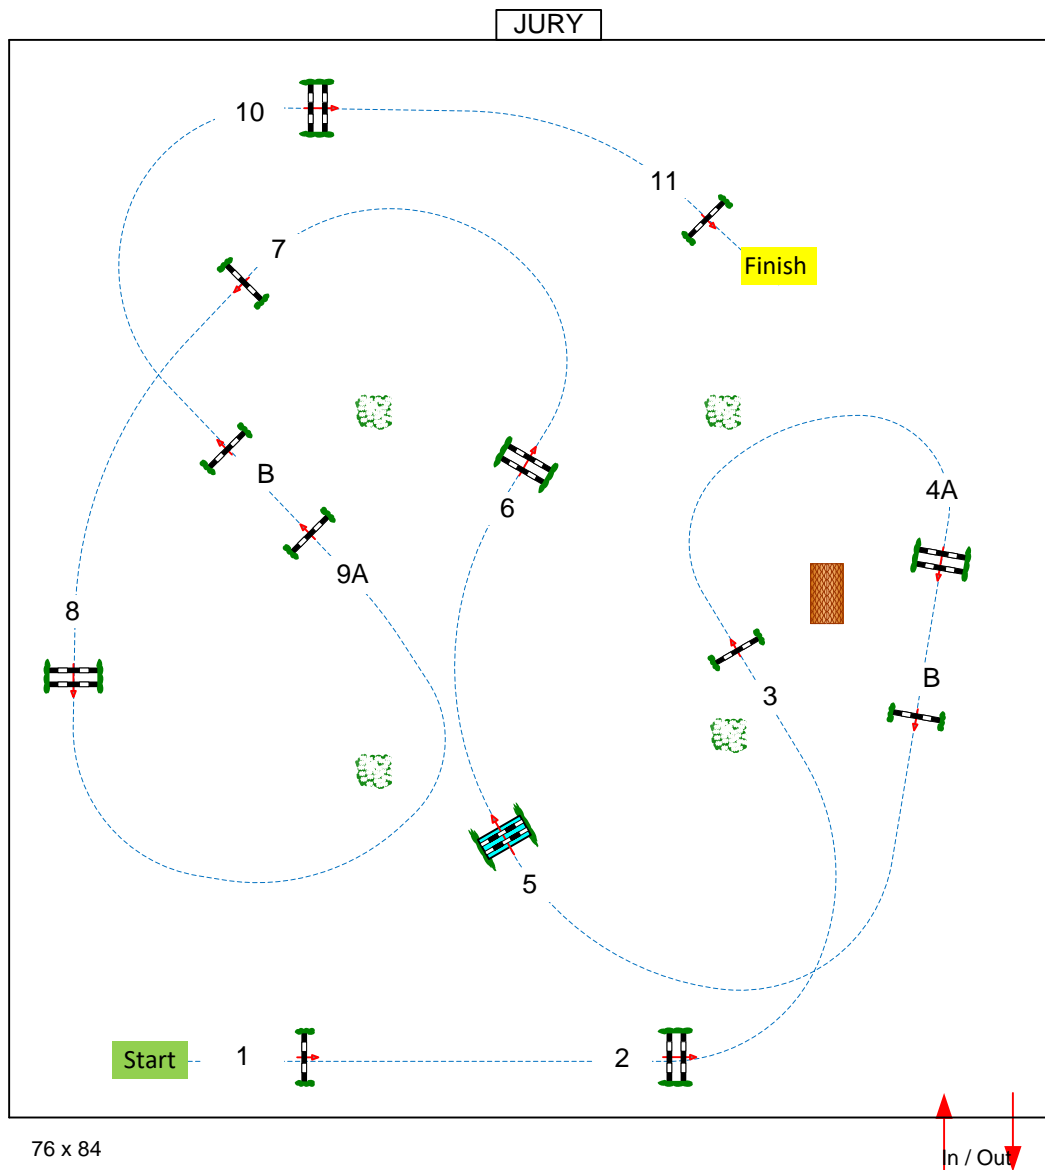

National RG:

FEI RG / Art. 238.2.1

Height: 1,30 m

Speed: 350 m/min

Length: 430 m

Time allowed: 74 sec

Time limit: 148 sec

Obstacles: 11

Efforts: 13

76 x 84

Course Designer; Henk Linders
 Assistent; Marco de Jong
 Luc Verboven