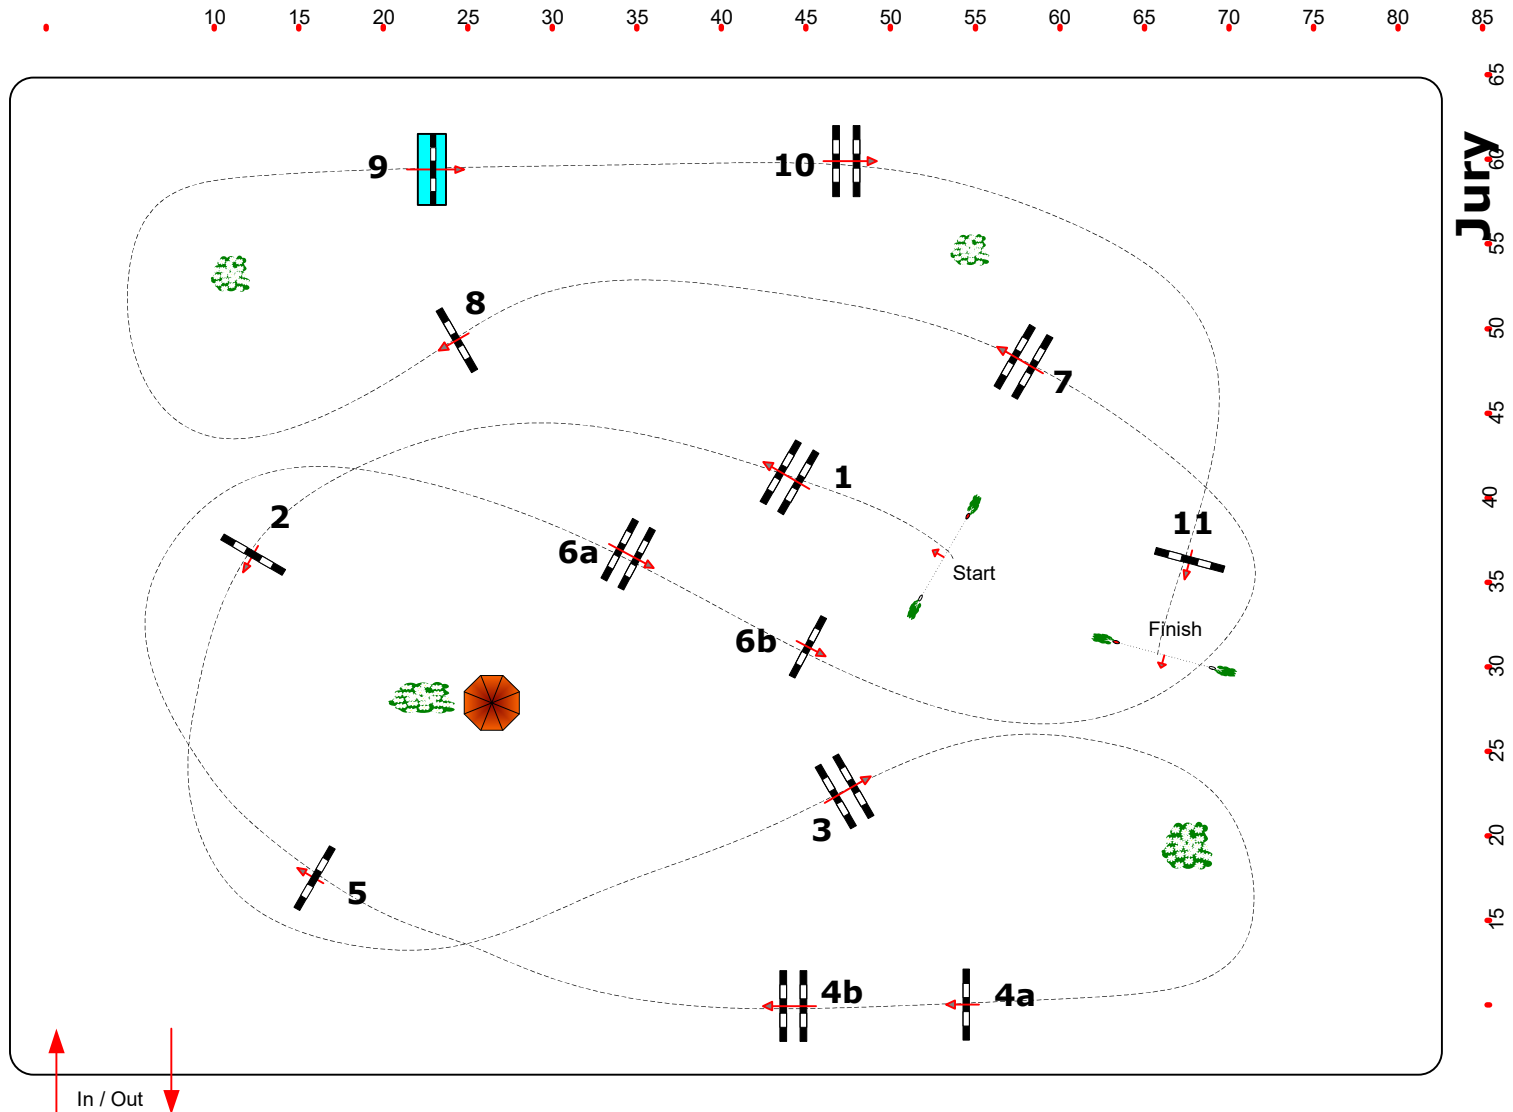

Class No.: 8

Young Horses

Competition against the clock

Donnerstag, 29. August 2019

Start: 8:00

Table: A
National RG:
FEI RG / Art. 238.2.1
Height: 1,25 / 1,30 m

Speed: 350 m/min

Length: 440 m
Time allowed: 76 sec
Time limit: 152 sec

Obstacles: 11
Efforts: 13
Penalty sec
Closed combination:

2. Phase:

Length: 0 m
Time allowed: 0 sec
Time limit: 0 sec

Course Designer
Johann Sailer GER
Josef Beilmaier GER
Steffen Bühling GER

In / Out