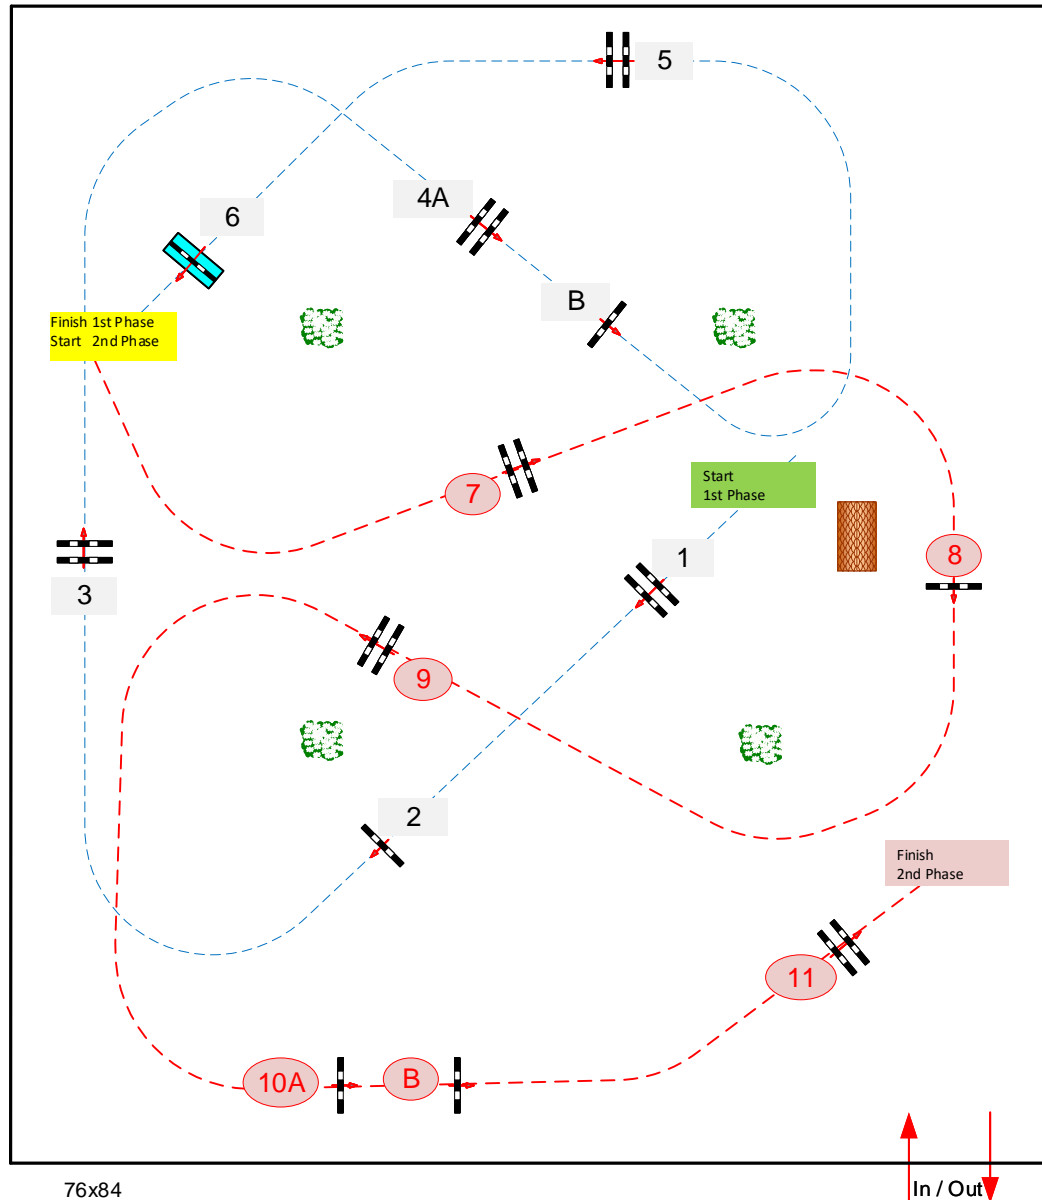

FLANDRIA ARENA

JURY

76x84

Class No.:

C

CSI YH 7 yrs old

Competition in two Phases Special

donderdag 5 september 2019

Table: A

National RG:

FEI RG / Art. 274.2.5

Height: 1.35 m

Speed: 350 m/min

Length: 270 m

Time allowed: 47 sec

Time limit: 94 sec

1st Phase: 1 - 6

Efforts: 7

2nd Phase: 7 - 11

Length: 260 m

Time allowed: 45 sec

Time limit: 90 sec

Course Designer; Henk Linders
Assistent; Luc Verboven
Pieter Vitse