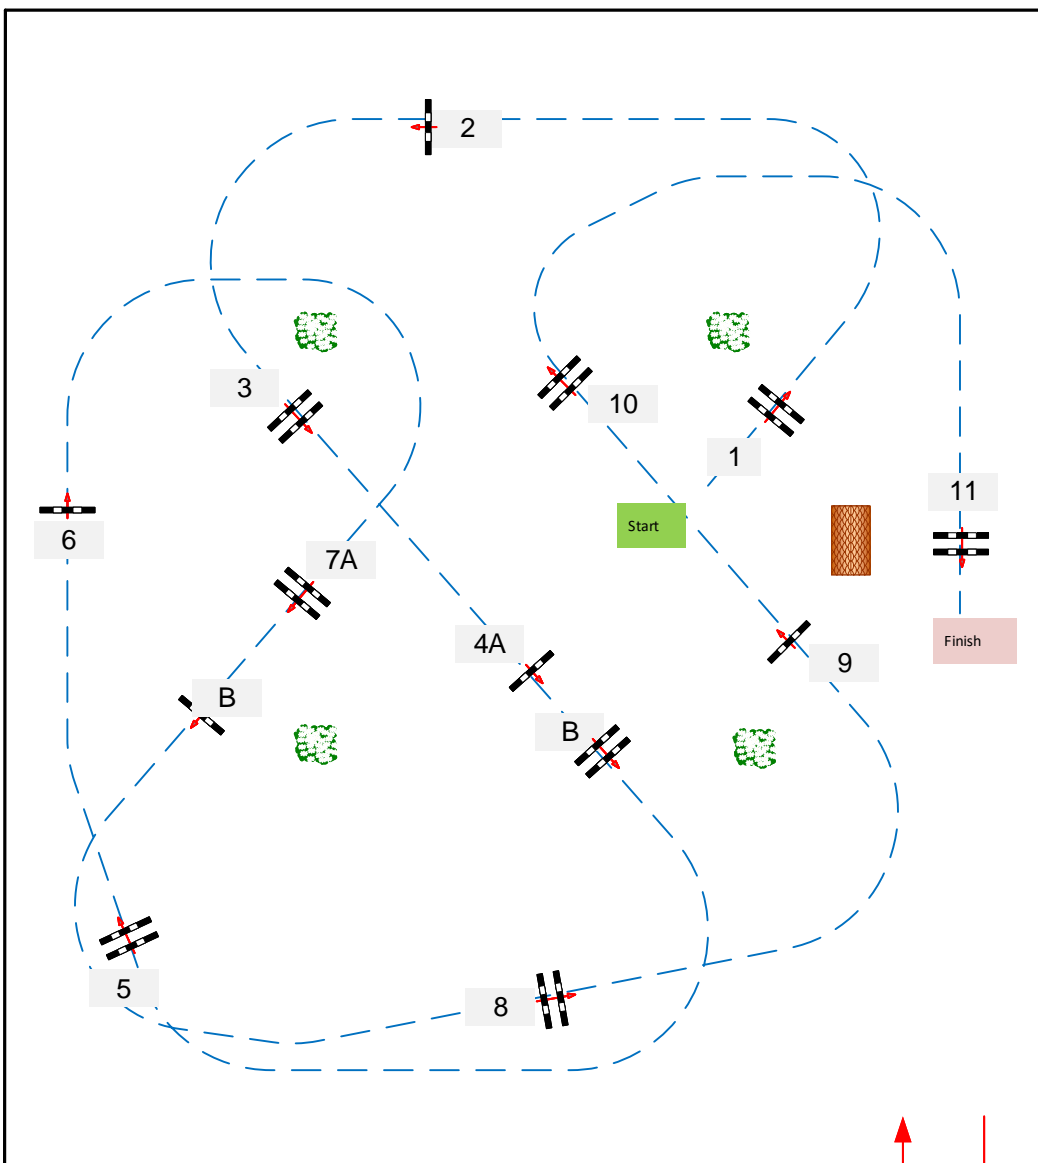

FLANDRIA ARENA

JURY

76x84

↑  
In / Out  
↓

Class No.:

**D**

CSI YH 7 yrs old

Competition against the clock

vrijdag 6 september 2019

Table: A

National RG:

FEI RG / Art. 238.2.1

Height: 1.35 m

Speed: 350 m/min

Length: 470 m

Time allowed: 81 sec

Time limit: 162 sec

1st Phase: 11

Efforts: 13

**Course Designer; Henk Linders**  
**Assistent; Luc Verboven**  
**Pieter Vitse**