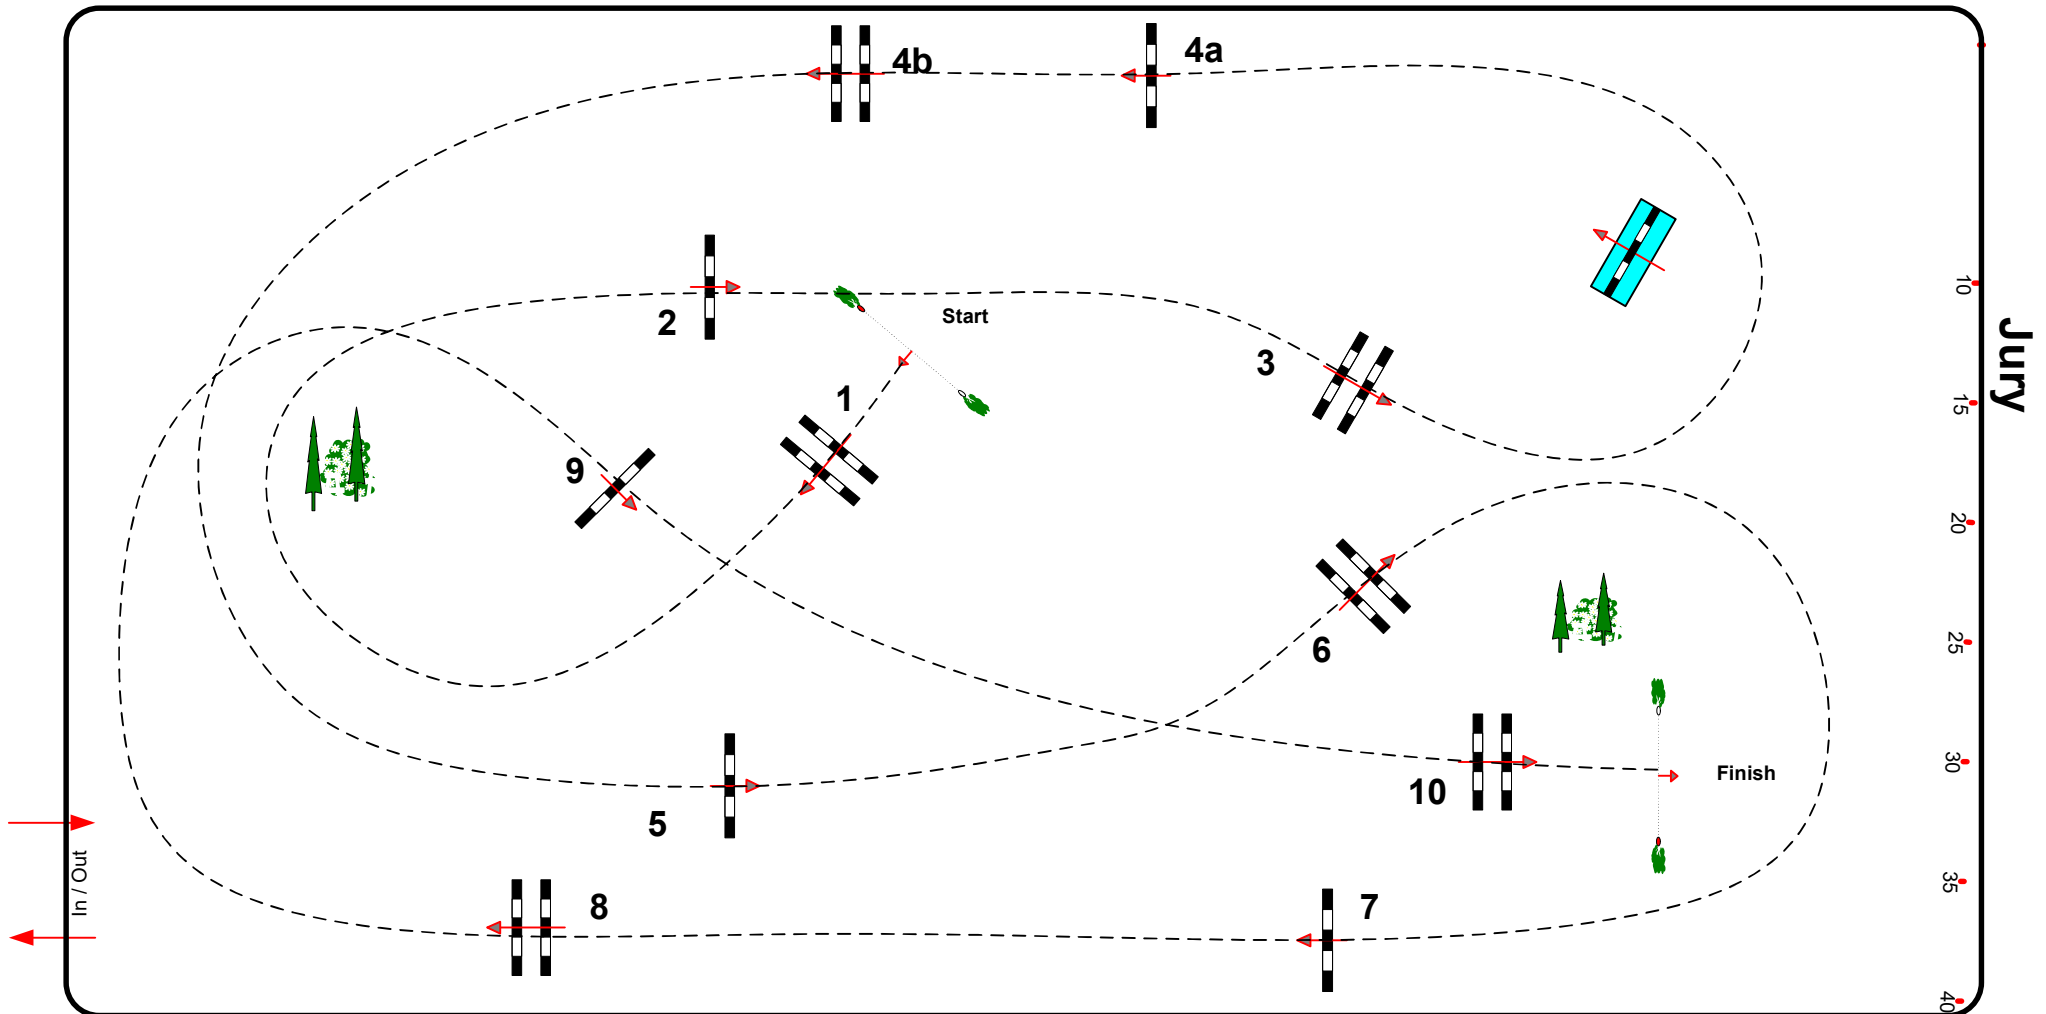

CSI 2*/1*/YH/Am Kreuth 28.11. - 01.12.2019

Class No.: 18

CSI Amateur

Competition against the clock

Donnerstag, 28. November 2019

Start: 14:00

Table: A
National RG:
FEI RG / Art. 238.2.1
Height: 1,05 m

Speed: 350 m/min
Length: 440 m
Time allowed: 76 sec
Time limit: 152 sec

Obstacles: 10
Efforts: 11
Penalty sec:
Closed combination:

Length: 0 m
Time allowed: 0 sec
Time limit: 0 sec

10

15

20

25

30

35

40

45

50

55

60

65

70

75

80

Course Designer
Johann Säiler
Steffen Bühling