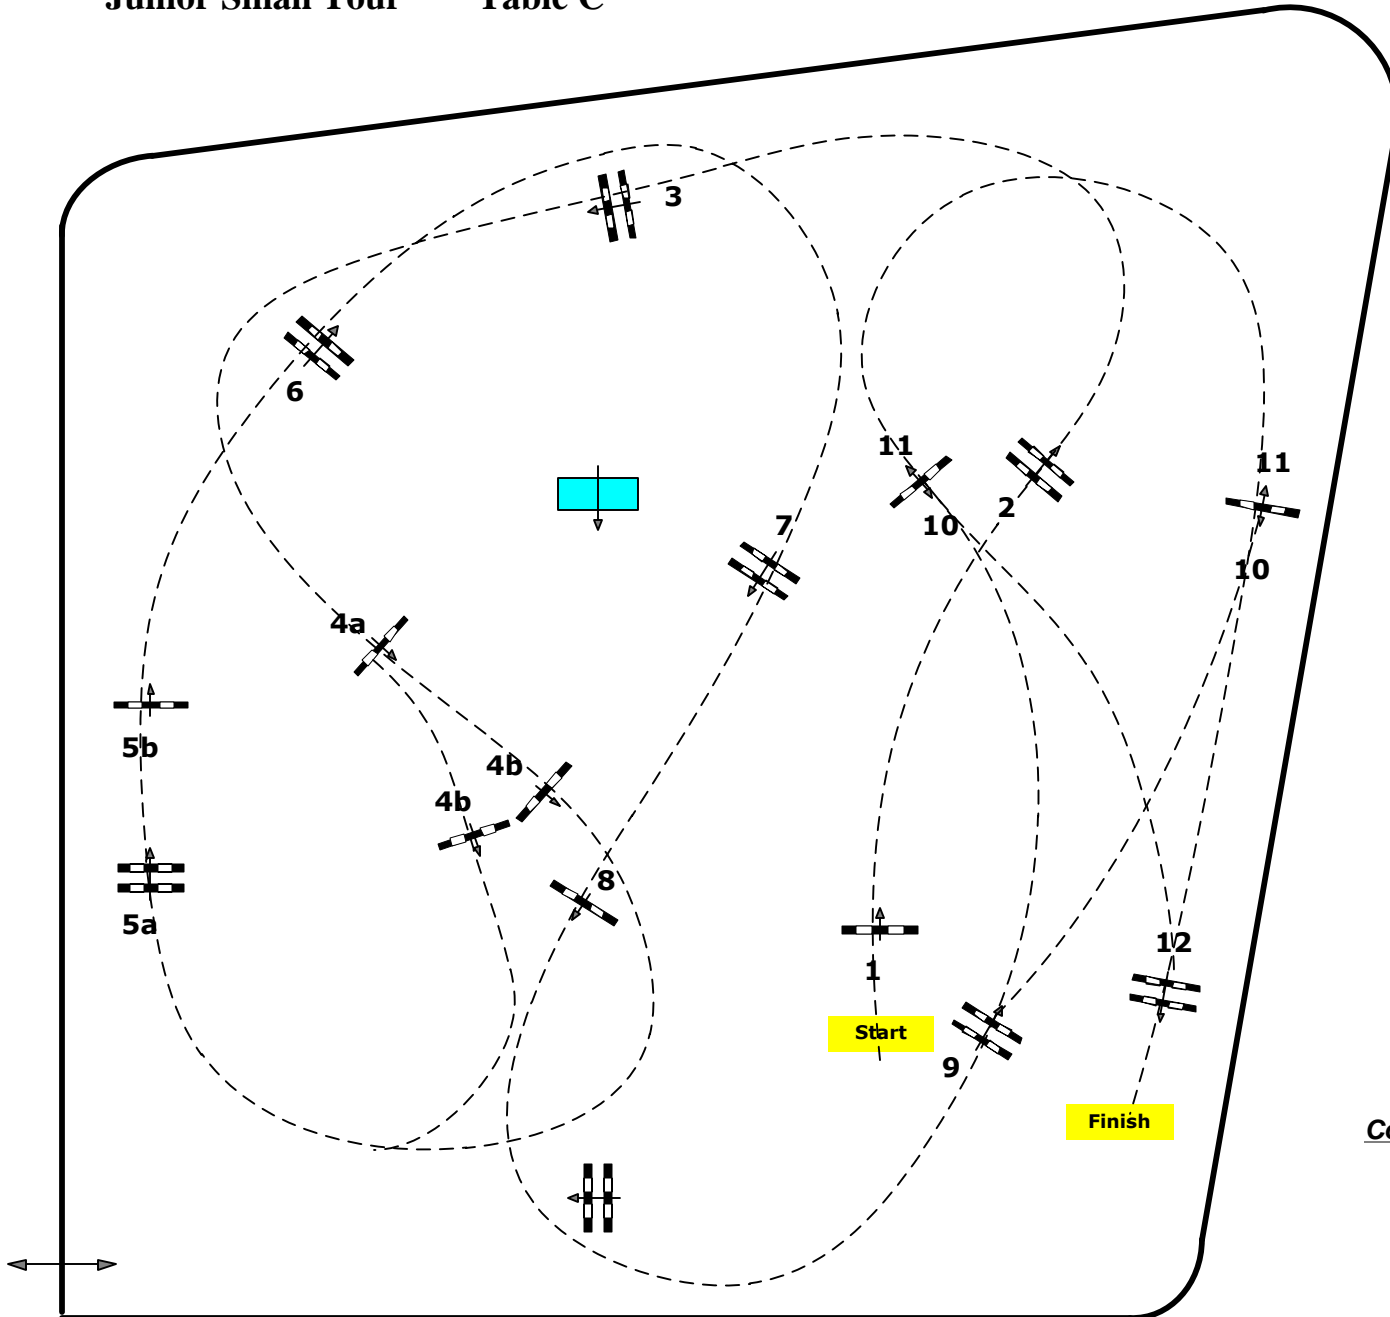

CSIO P/CH/J/YR Lamprechtshausen,AUT

15

Junior Small Tour Table C

Table: C

FEI RG / Art. 239

Height: 1,20 mtr.

Speed: m/Min.

Length: > 600 mtr.

Time allowed: 120 sec.

Time limit sec.

Obstacles : 12

Efforts: 14

Jump Off :

Length: 0 mtr.

Time allowed: 0 sec

Time limit: 0 sec.