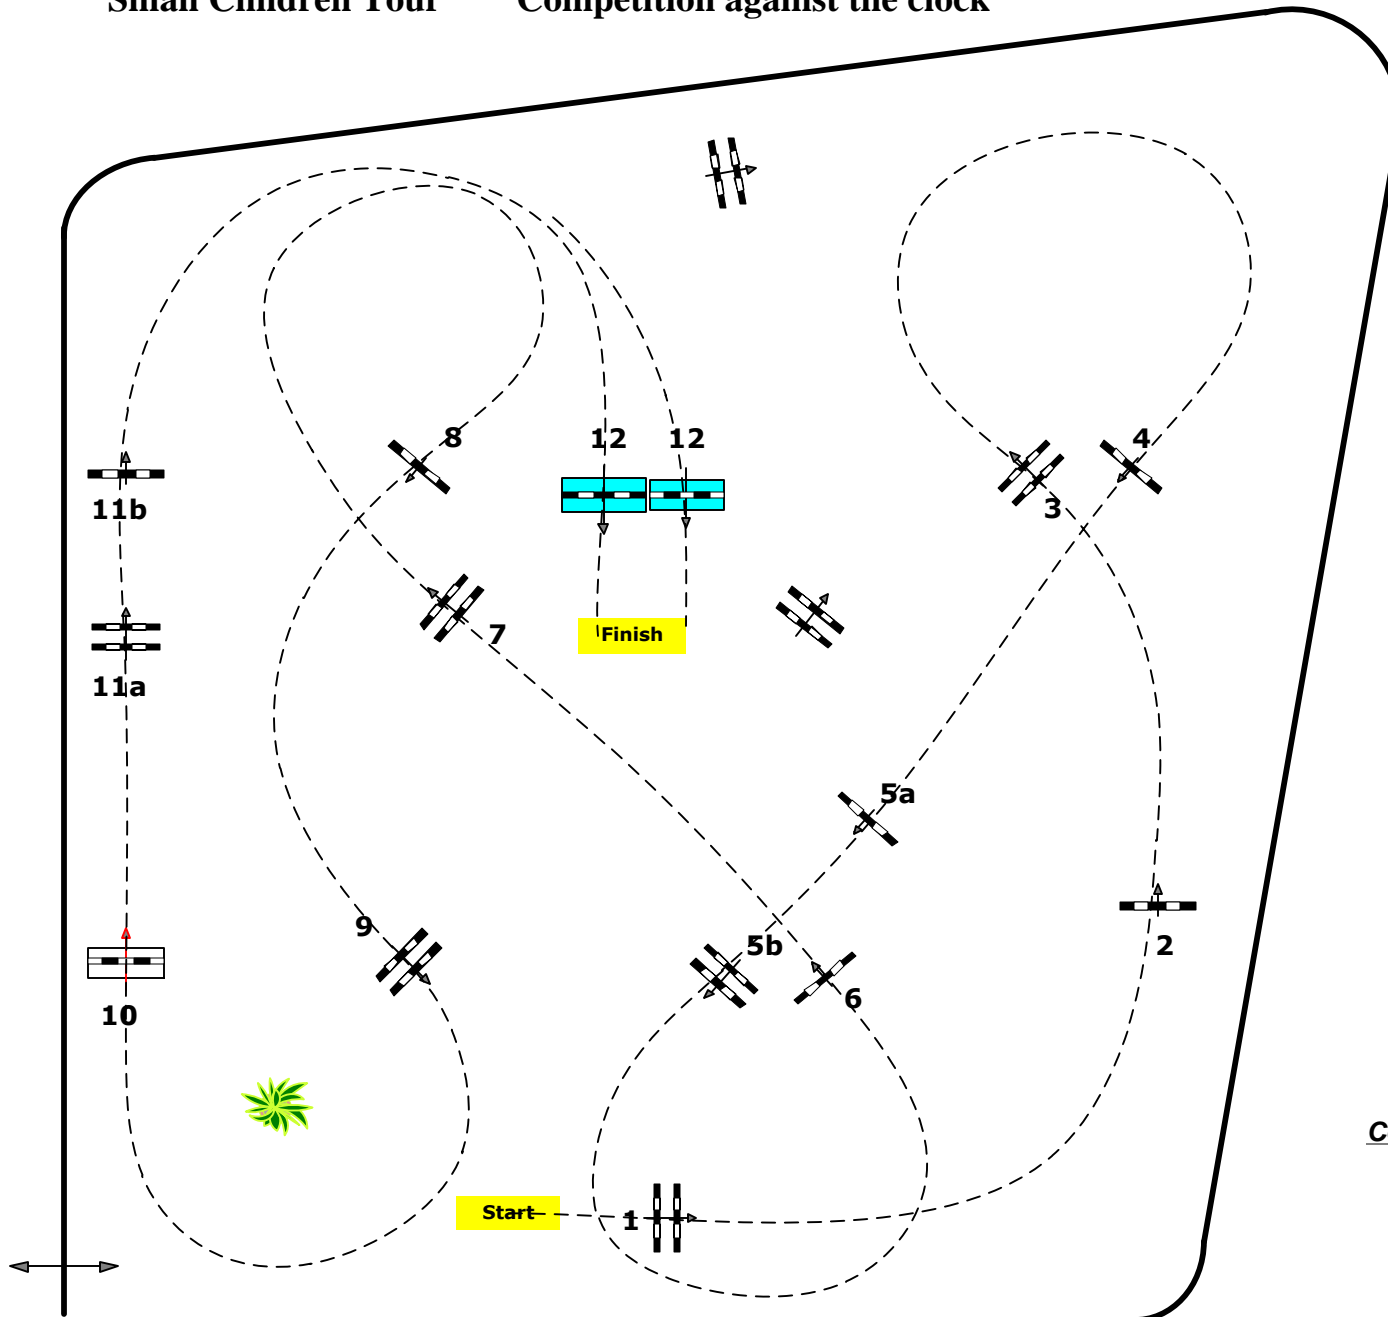

CSIO P/CH/J/YR Lamprechtshausen, AUT

4

Small Children Tour Competition against the clock

Table: A

FEI RG / Art. 238 / 2.1

Height: 1,15 mtr.

Speed: 350 m/Min.

Length: 450 mtr.

Time allowed 78 sec.

Time limit 156 sec.

Obstacles : 12

Efforts: 14

Jump Off :

Length: 0 mtr.

Time allowed: 0 sec

Time limit: 0 sec.