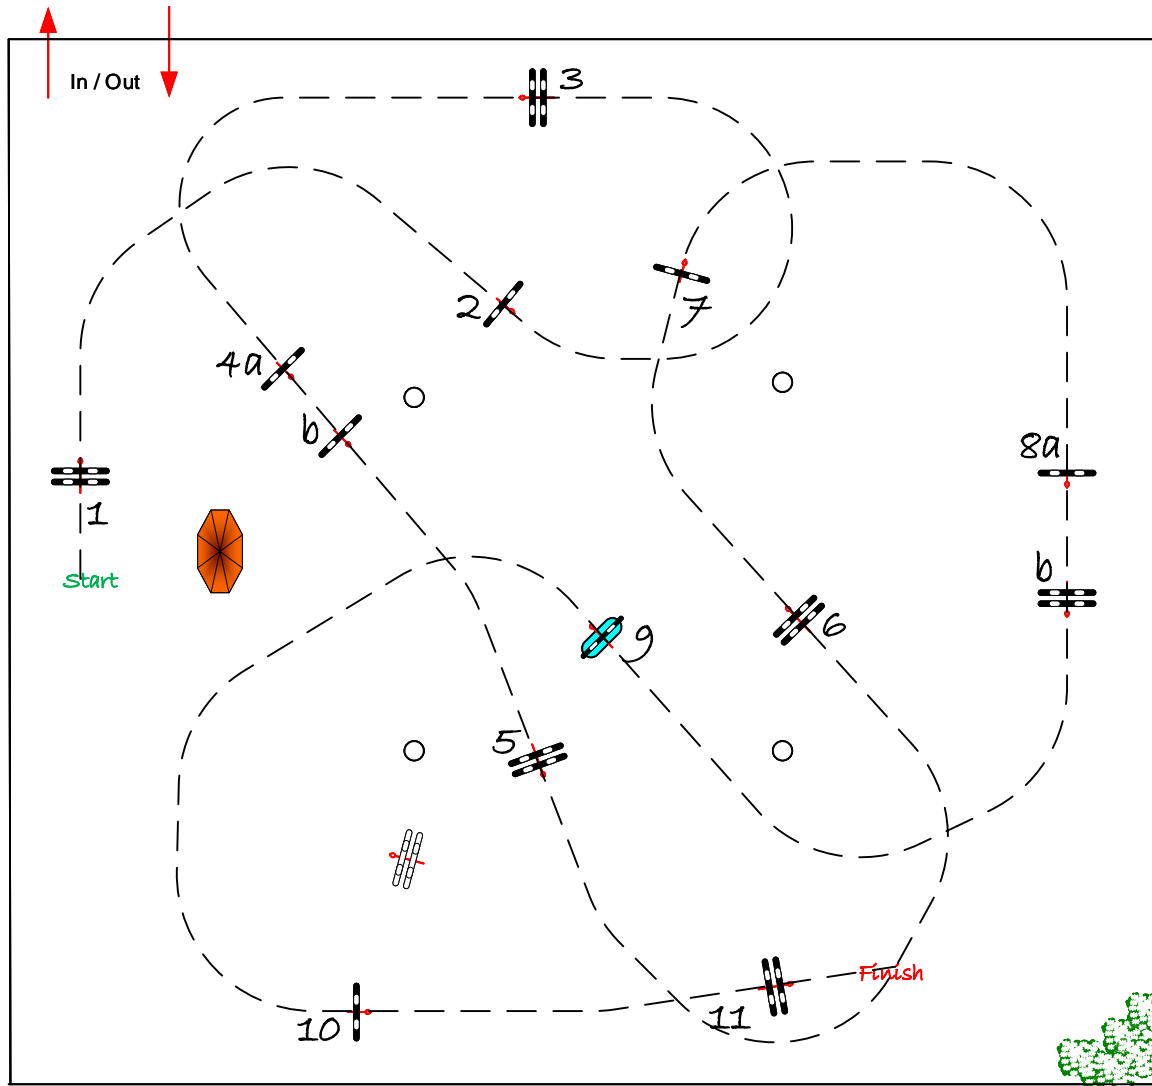

FLANDRIA RENT ARENA

CSI \*\* - CSI \* - CSI YH

CSI YH

E

IMMOFLUISTERAAR

Table: A  
 National RG:  
 FEI RG / Art. 238.2.1  
 Height: 1,20 m

Speed: 350 m/min

Length: 490 m  
 Time allowed: 84 sec  
 Time limit: 168 sec

Class No.: E

CSI YH

Competition against the clock Obstacles: 11  
 Efforts: 13  
 Penalty sec  
 Closed combination:

zaterdag 8 juni 2019

Course Designer  
 Geysmans Eddy - Bel  
 Ass. Verboven Luc - Bel  
 Godecharle Eddy - Bel