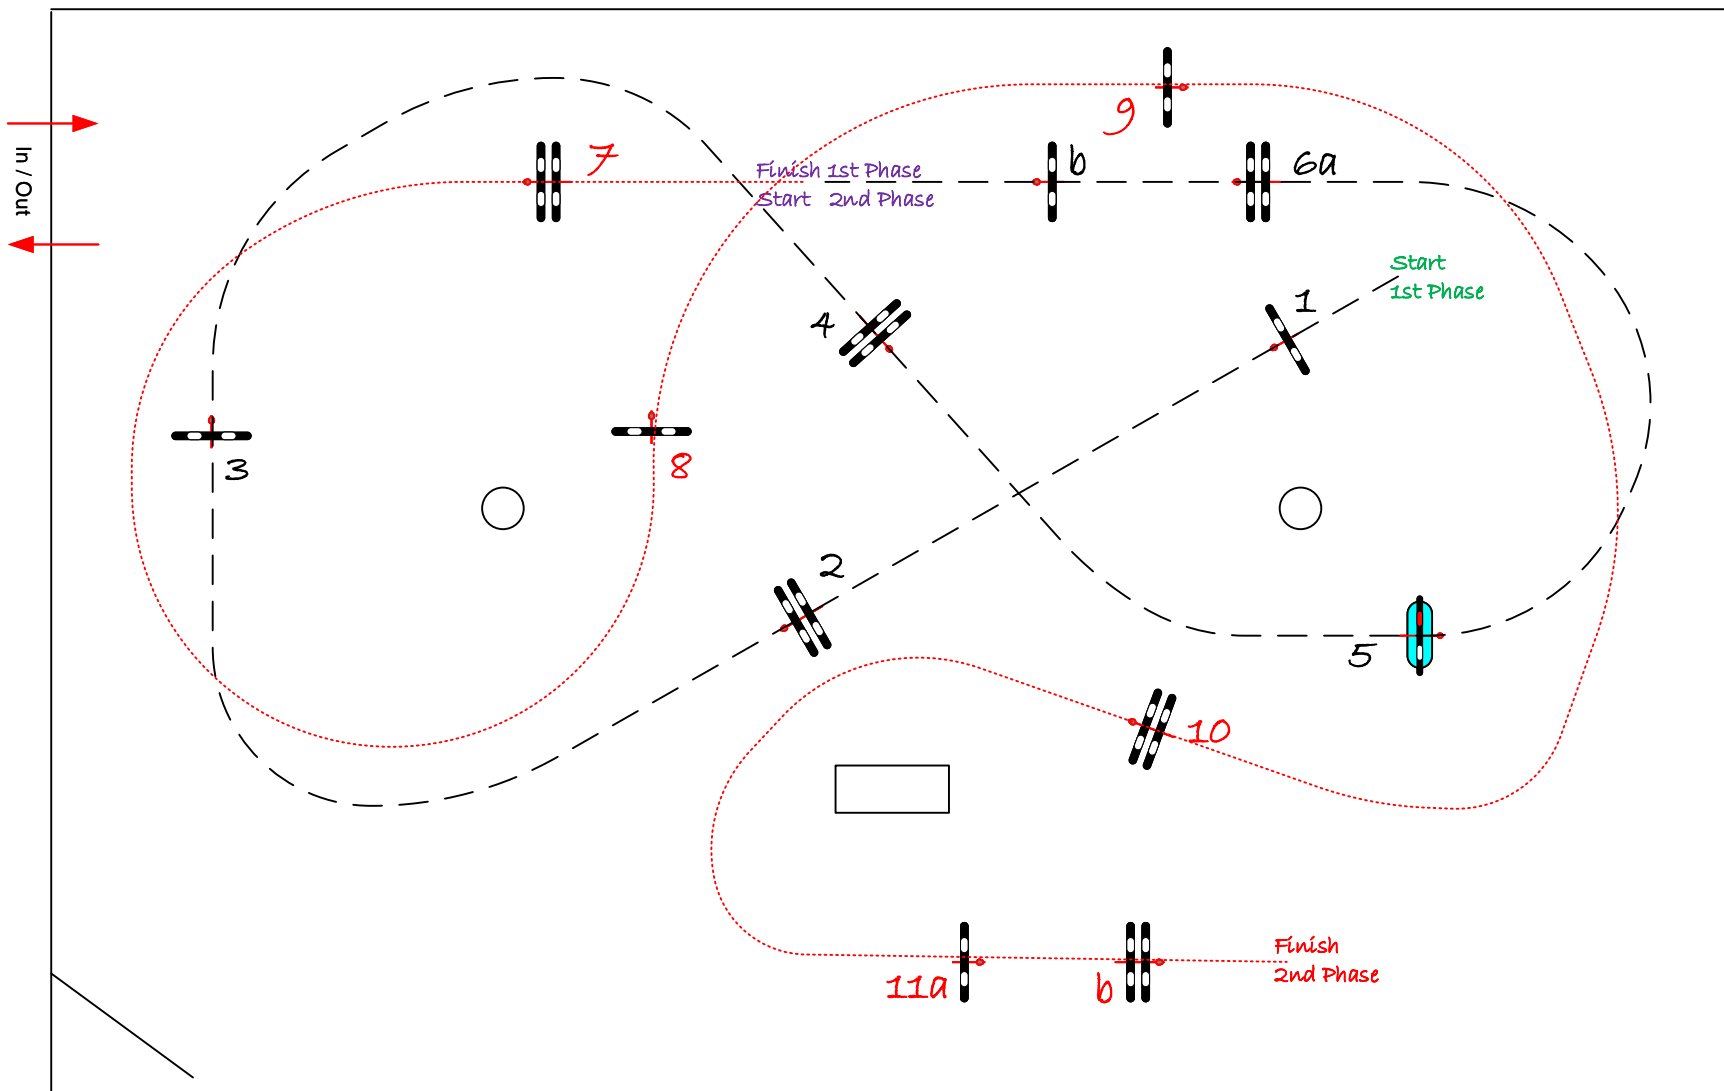

STEPHEX ARENA

GOLD

Class No.: 6

GOLD 1.20

Competition in two Phases Special

donderdag 11 juni 2020

COURSE DESIGNER
VERBOVEN LUC
0476.46.40.70

Table: A
National RG:
FEI RG / Art. 274.2.5
Height: 1.20 m

Speed: 350 m/min

Length: 260 m

Time allowed: 45 sec

Time limit: 90 sec

1st Phase: 1 --- 6

Efforts: 7

Penalty sec

Closed combination:

2nd Phase:

~~7~~ --- 11

Length: 260 m

Time allowed: 45 sec

Time limit: 90 sec

JURY