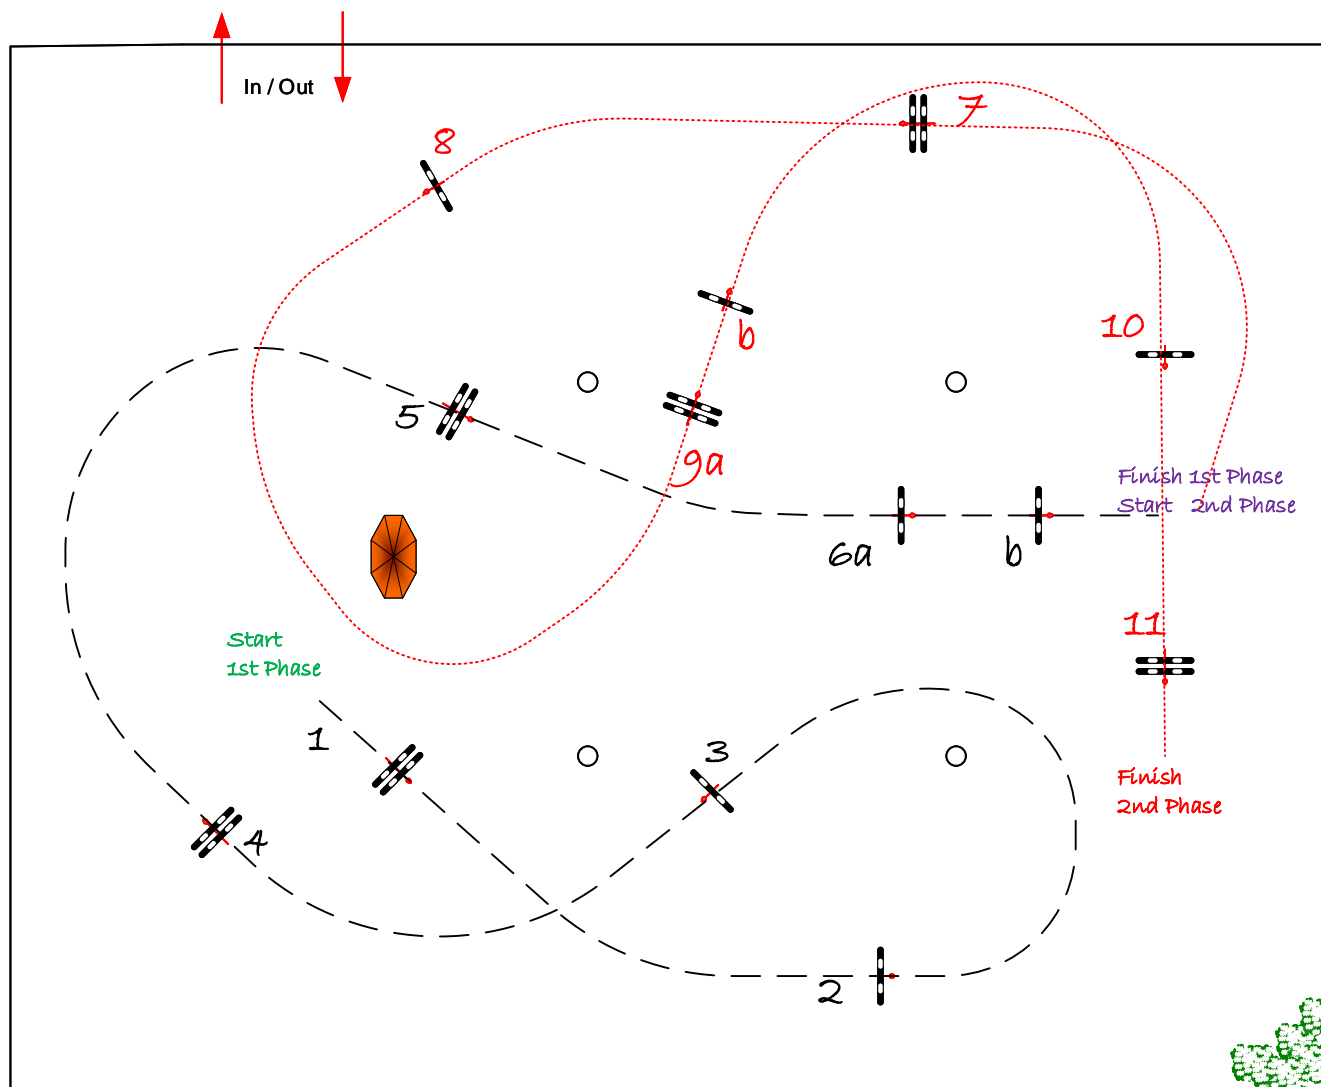

FLANDRIA RENT ARENA

BRONZE

Class No.: 18

BRONZE 0.90

Competition in two Phases
Special

Zondag 14 juni 2020

Table: A
National RG:
FEI RG / Art. 274.25
Height: 0.90 m

Speed: 350 m/min

Length: 270 m
Time allowed: 47 sec
Time limit: 94 sec

1st Phase: 1 -- 6
Efforts: 7
Penalty sec
Closed combination:

2nd Phase:
~~7~~ -- 11
Length: 250 m
Time allowed: 43 sec
Time limit: 86 sec

jury

COURSE DESIGNER
VERBOVEN LUC