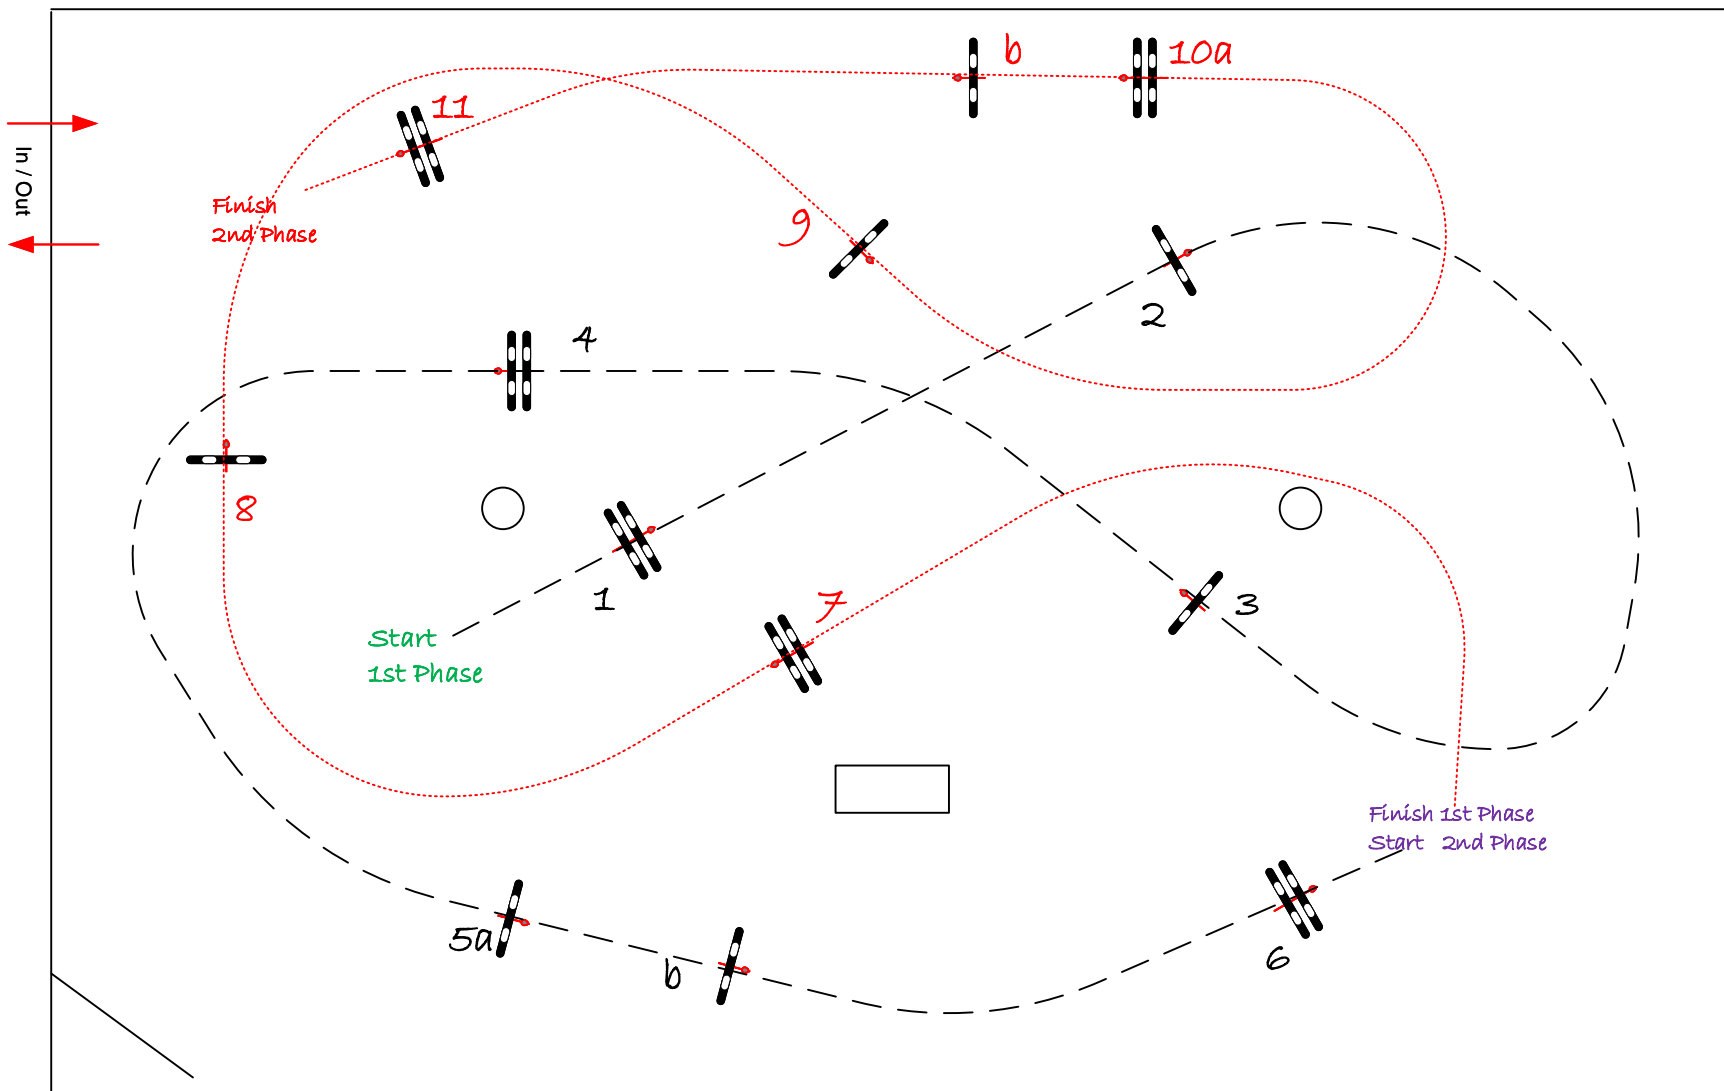

STEPHEX ARENA

BRONZE

Class No.: 19

BRONZE 0.80

Competition in two Phases Special

zondag 14 juni 2020

COURSE DESIGNER
VERBOVEN LUC
0476.46.40.70

Table: A
National RG:
FEI RG / Art. 274.2.5
Height: 0.80 m

Speed: 325 m/min

Length: 260 m

Time allowed: 48 sec

Time limit: 96 sec

1st Phase: 1 --- 6

Efforts: 7

Penalty sec

Closed combination:

2nd Phase:

~~7~~ --- 11

Length: 260 m

Time allowed: 48 sec

Time limit: 96 sec

JURY