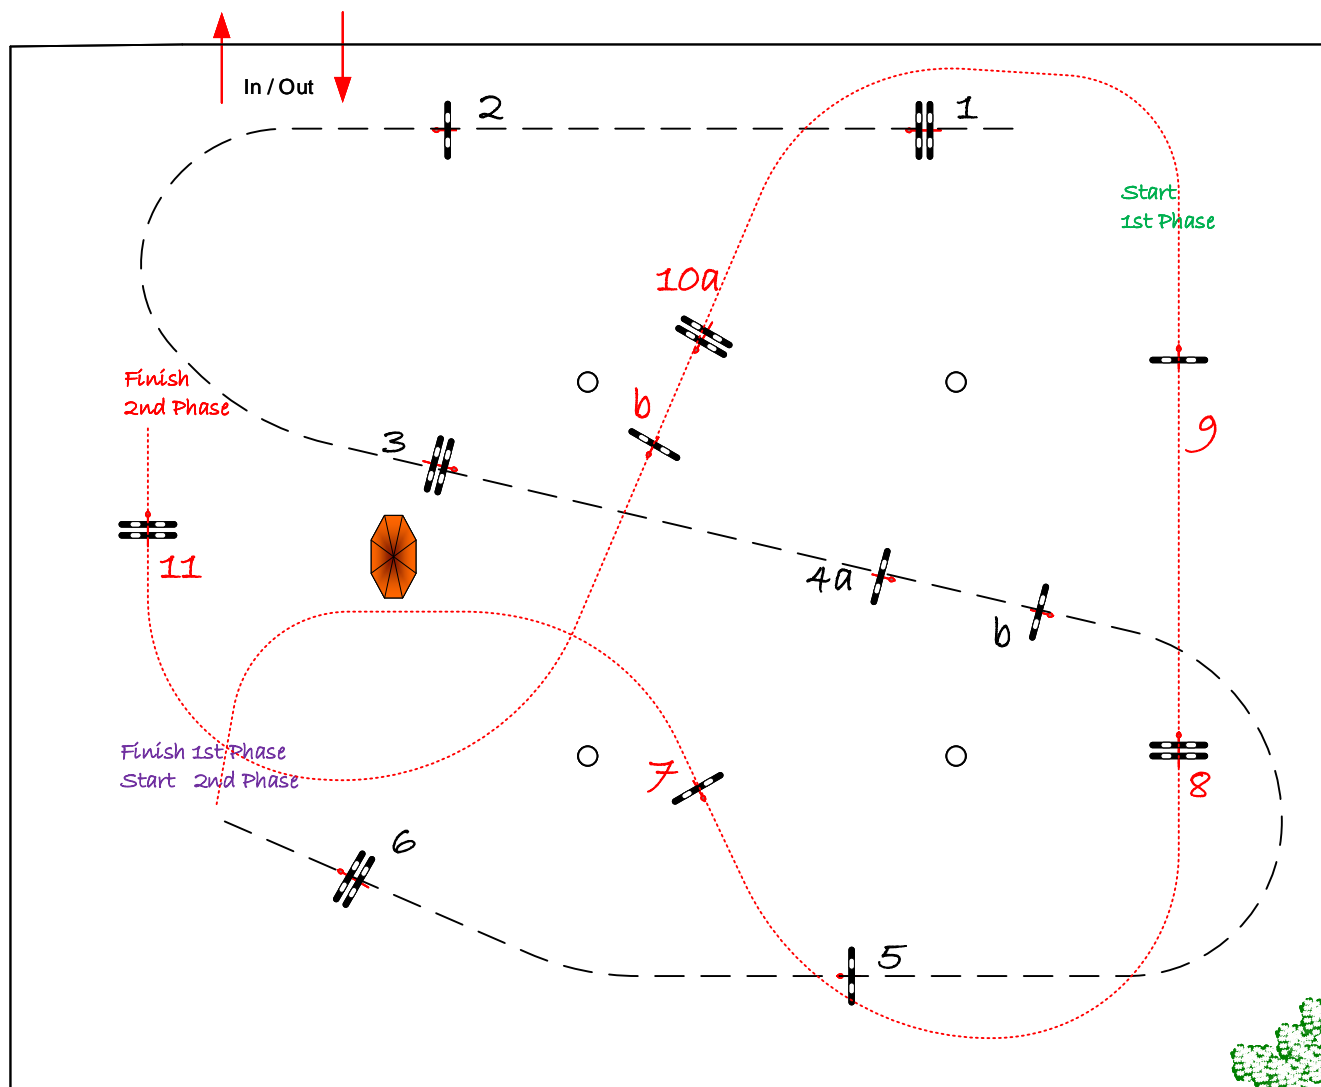

jury

Table: A
National RG:
FEI RG / Art. 274.25
Height: 1.00 m

Speed: 350 m/min

Length: 260 m
Time allowed: 45 sec
Time limit: 90 sec

1st Phase: 1 -- 6
Efforts: 7
Penalty sec
Closed combination:

2nd Phase:
~~7~~ -- 11
Length: 270 m
Time allowed: 47 sec
Time limit: 94 sec

COURSE DESIGNER
VERBOVEN LUC

0476.46.40.70