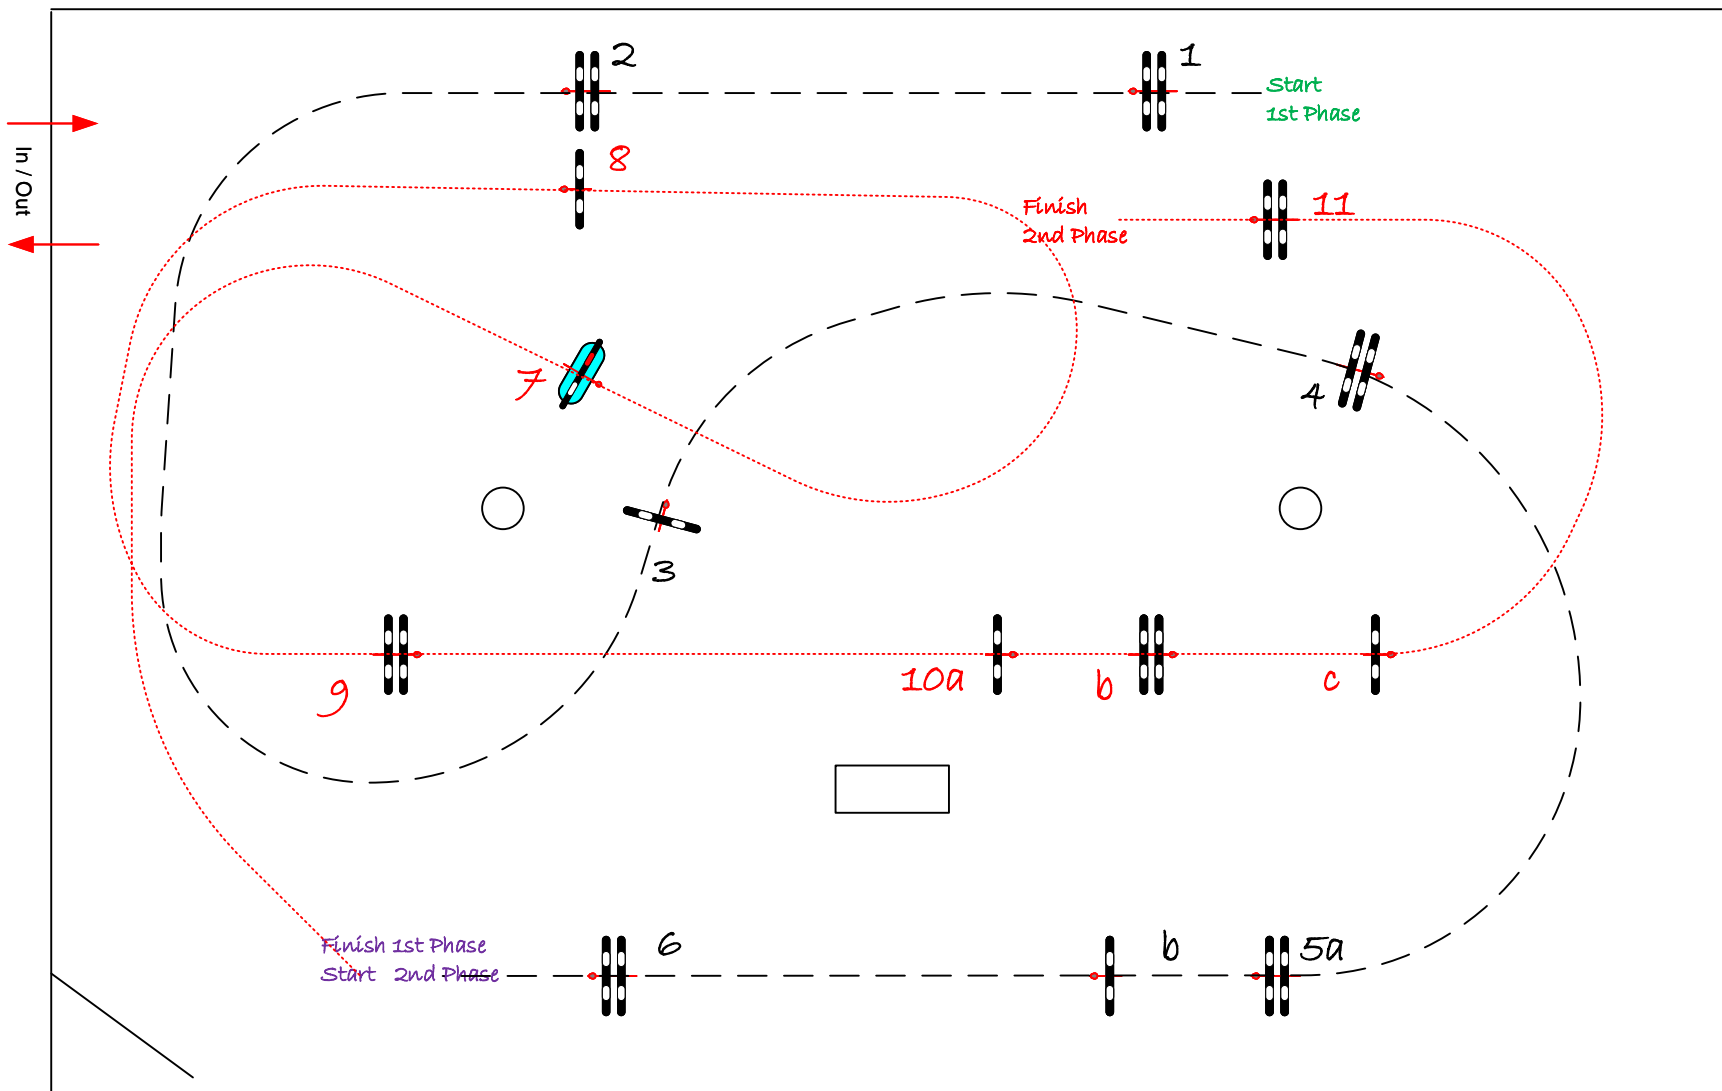

STEPHEX ARENA

GOLD

Class No.: 9

GOLD 1.40

Competition in two Phases Special

vrijdag 19 juni 2020

COURSE DESIGNER
VERBOVEN LUC
0476.46.40.70

Table: A
National RG:
FEI RG / Art. 274.2.5
Height: 1,40 m

Speed: 350 m/min

Length: 260 m

Time allowed: 45 sec

Time limit: 90 sec

1st Phase: 1 --- 6

Efforts: 7

Penalty sec

Closed combination:

2nd Phase:

~~7~~ --- 11

Length: 280 m

Time allowed: 48 sec

Time limit: 96 sec

JURY