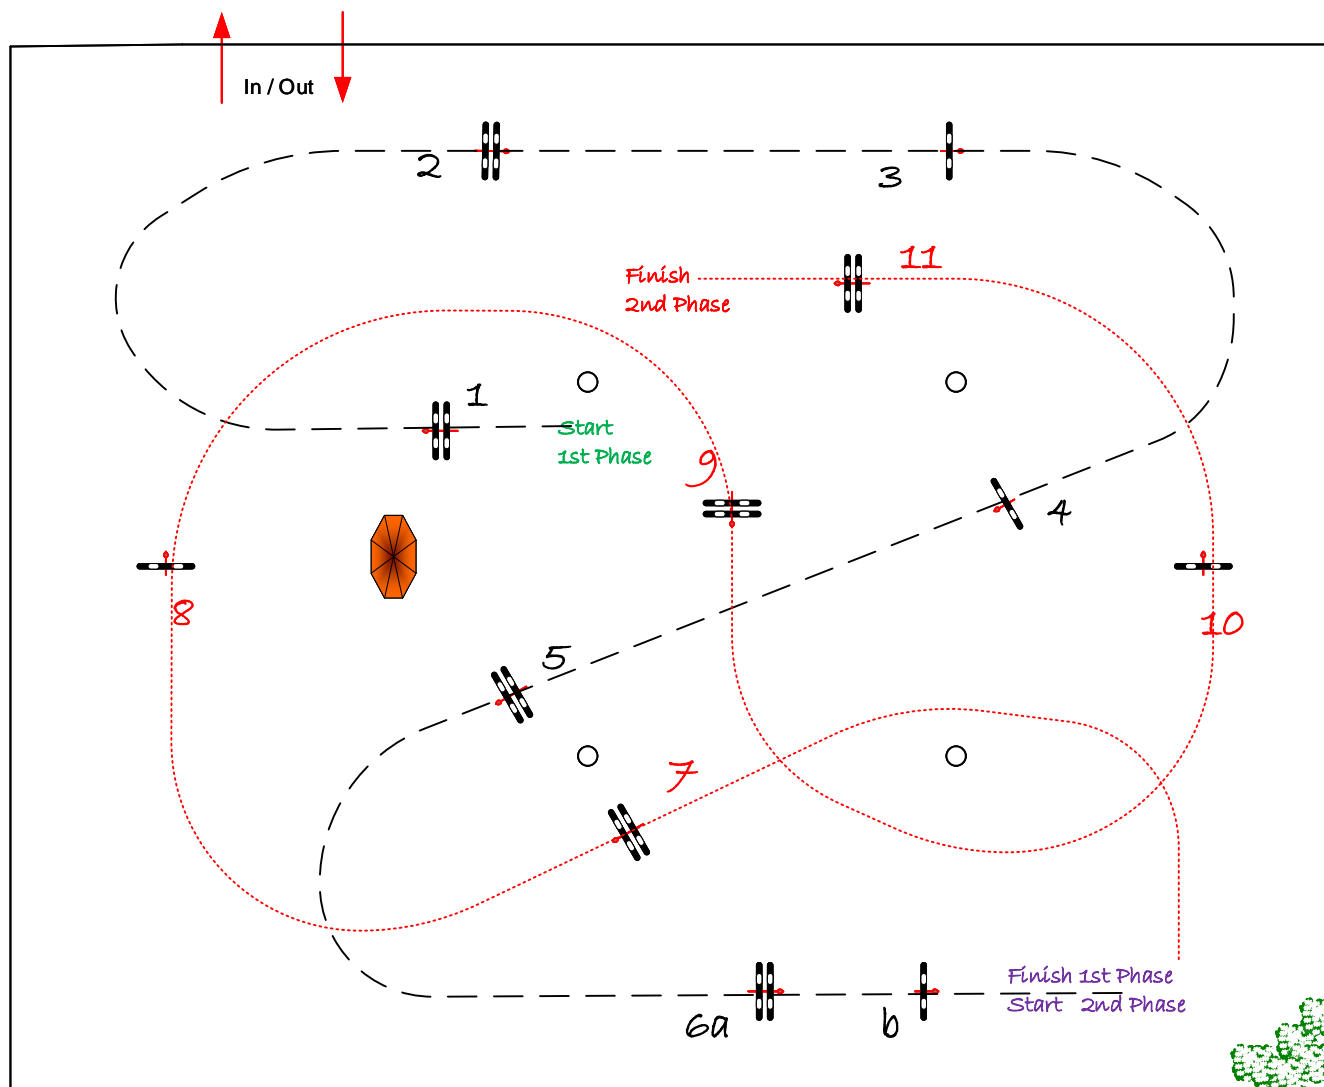

FLANDRIA RENT ARENA

BRONZE

Class No.: 17

BRONZE 0.80

Competition in two Phases
Special

Zondag 21 juni 2020

Table: A
National RG:
FEI RG / Art. 274.25
Height: 0.80 m

Speed: 325 m/min

Length: 280 m
Time allowed: 52 sec
Time limit: 104 sec

1st Phase 1 -- 6
Efforts: 7
Penalty sec
Closed combination:

2nd Phase:
~~7~~ -- 11
Length: 290 m
Time allowed: 54 sec
Time limit: 108 sec