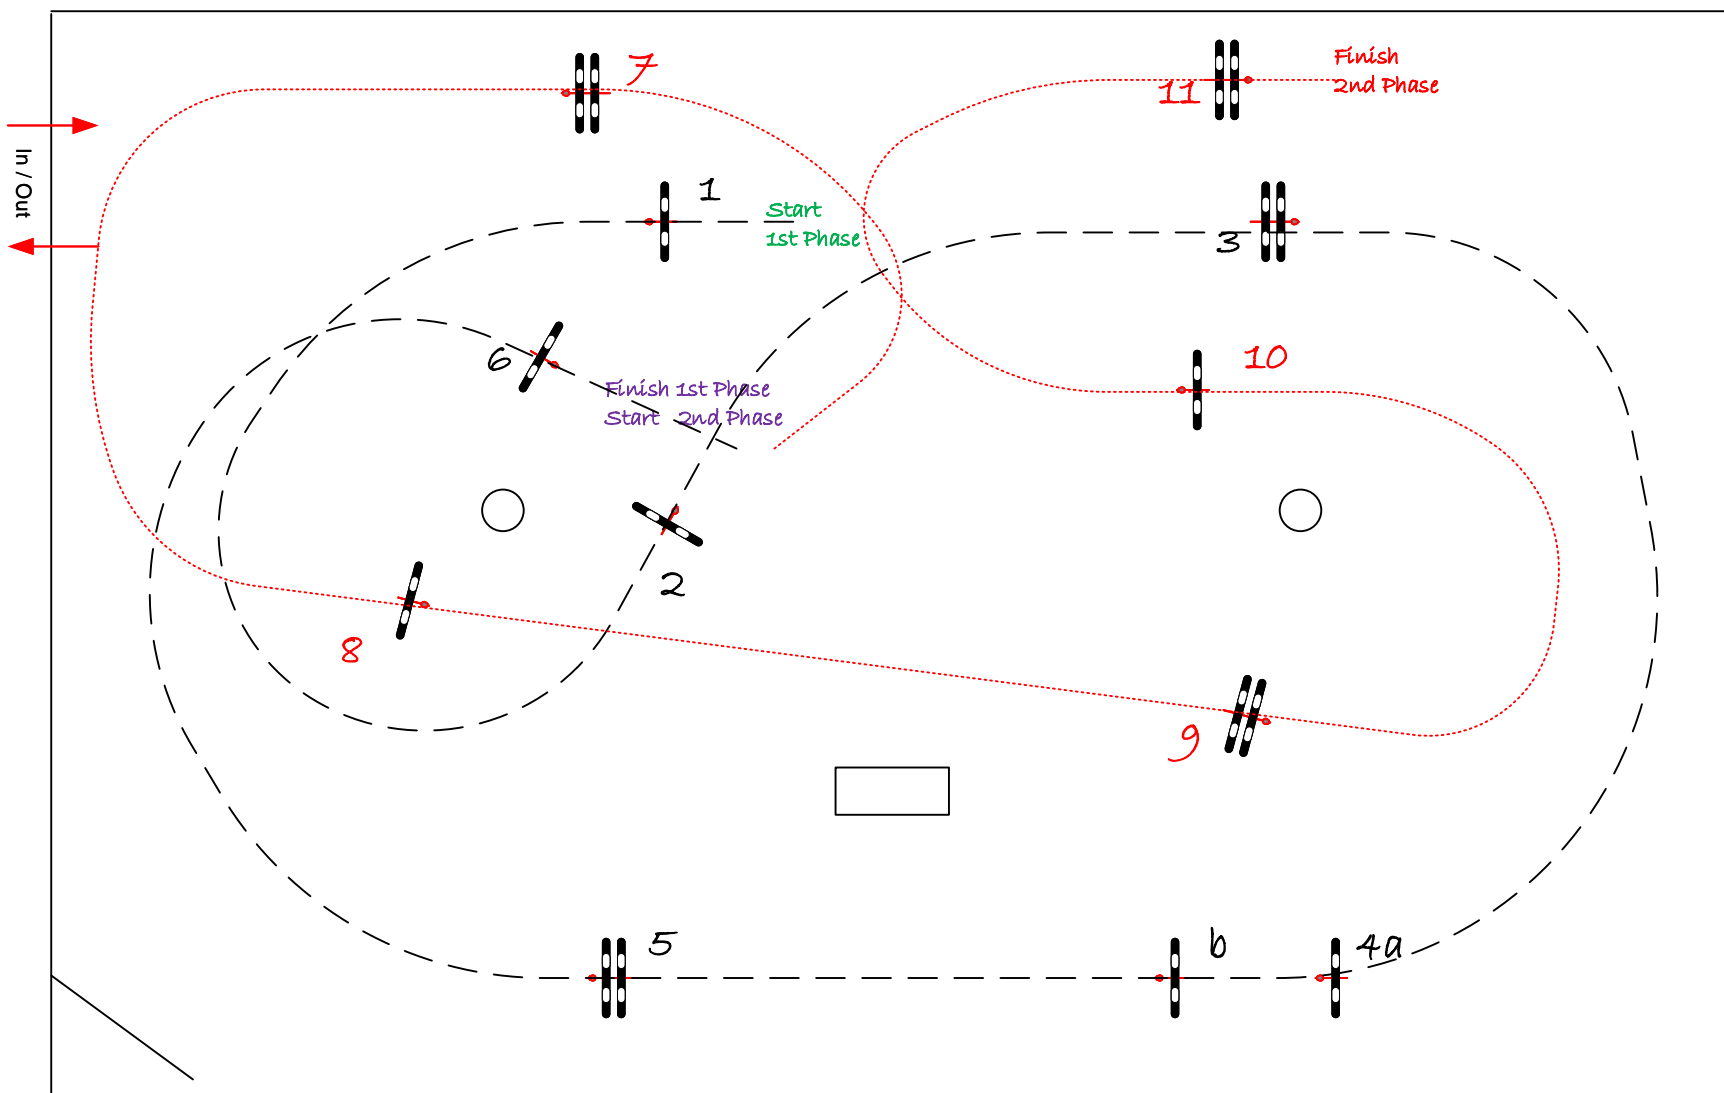

STEPHEX ARENA

BRONZE

Class No.: 18

BRONZE 0.90

Competition in two Phases Special

zondag 21 juni 2020

Table: A
National RG:
FEI RG / Art. 274.2.5
Height: 0.90 m

Speed: 325 m/min

Length: 290 m

Time allowed: 54 sec

Time limit: 108 sec

1st Phase: 1 --- 6

Efforts: 7

Penalty sec

Closed combination:

2nd Phase:

~~7~~ --- 11

Length: 240 m

Time allowed: 45 sec

Time limit: 90 sec

JURY