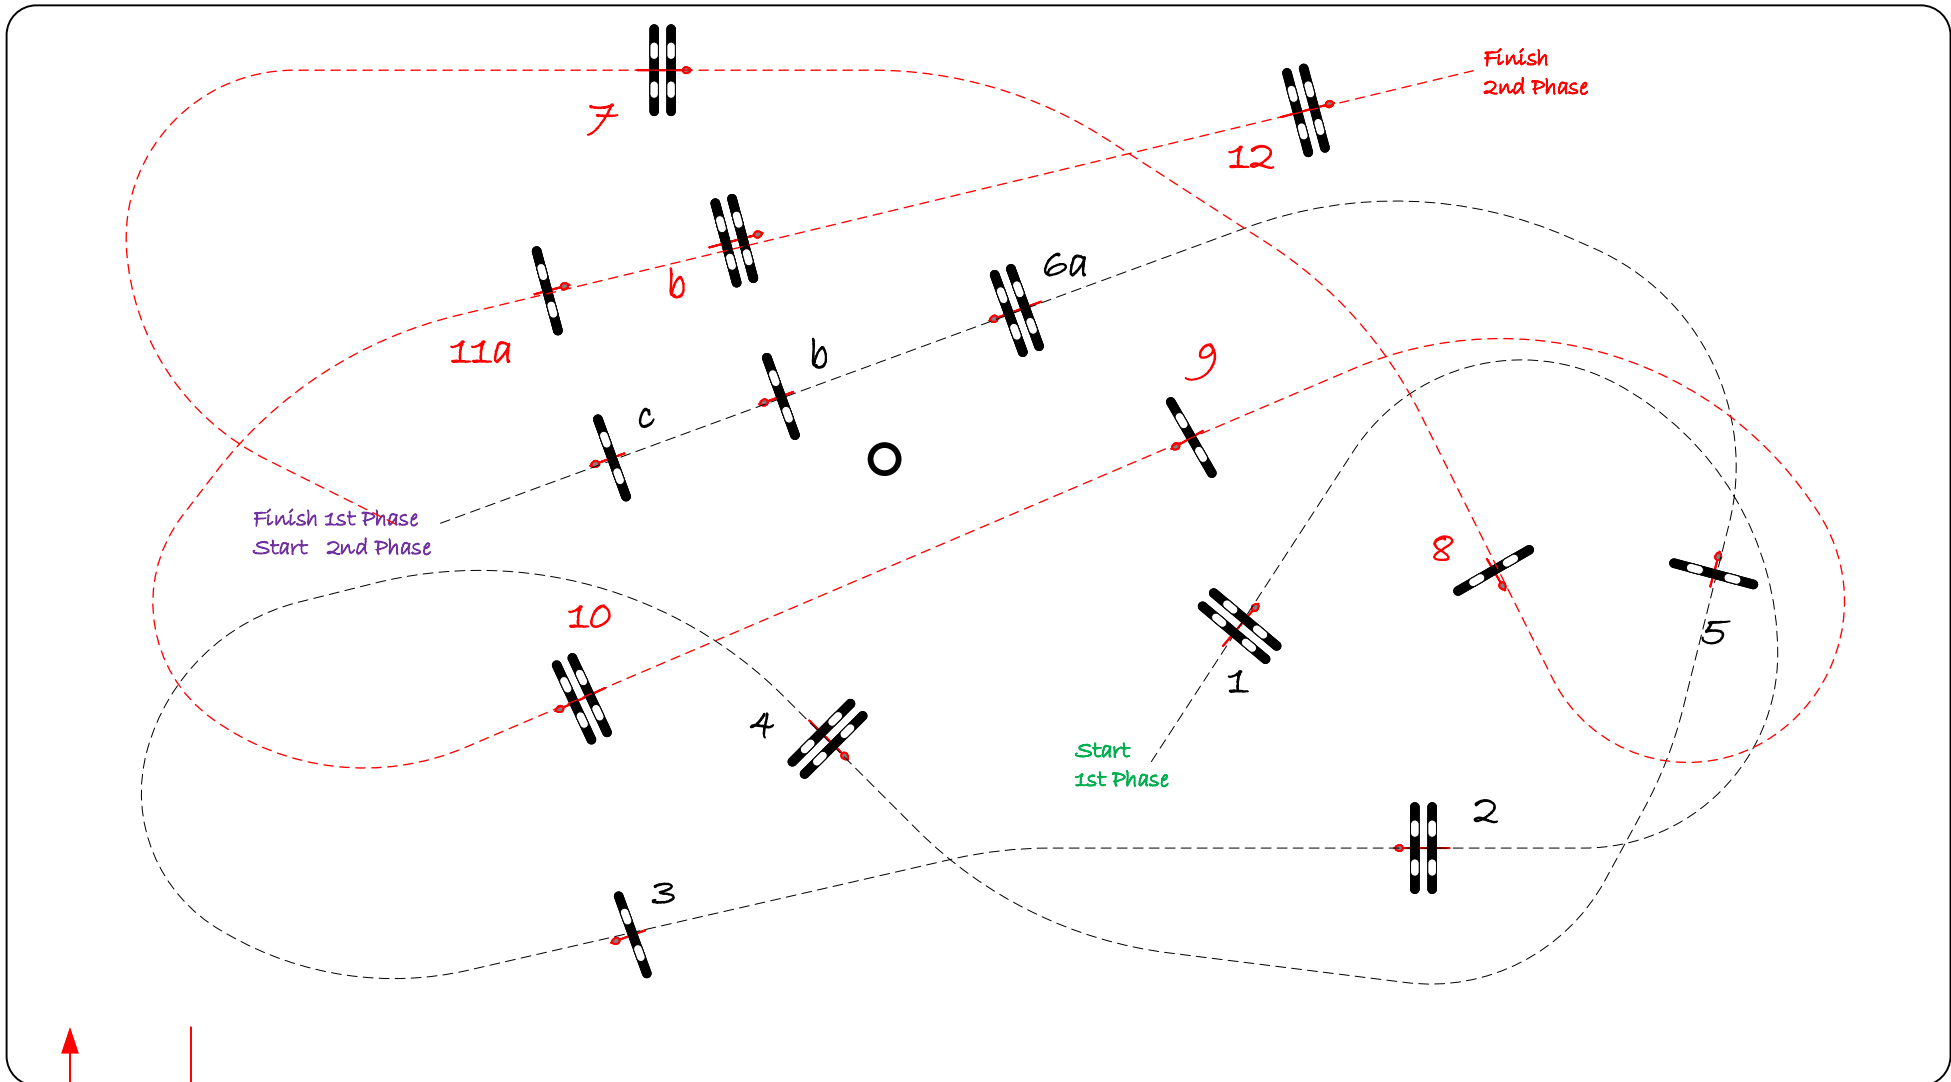

Jump off: 7 -- 12

National RG:

Length: 290 m

Efforts: 8

Length: 280 m

FEI RG / Art. 274.2.5

Time allowed: 50 sec

Penalty sec:

Time allowed: 48 sec

Height: 1,20 m

Time limit: 100 sec

Closed combination:

Time limit: 96 sec

JURY