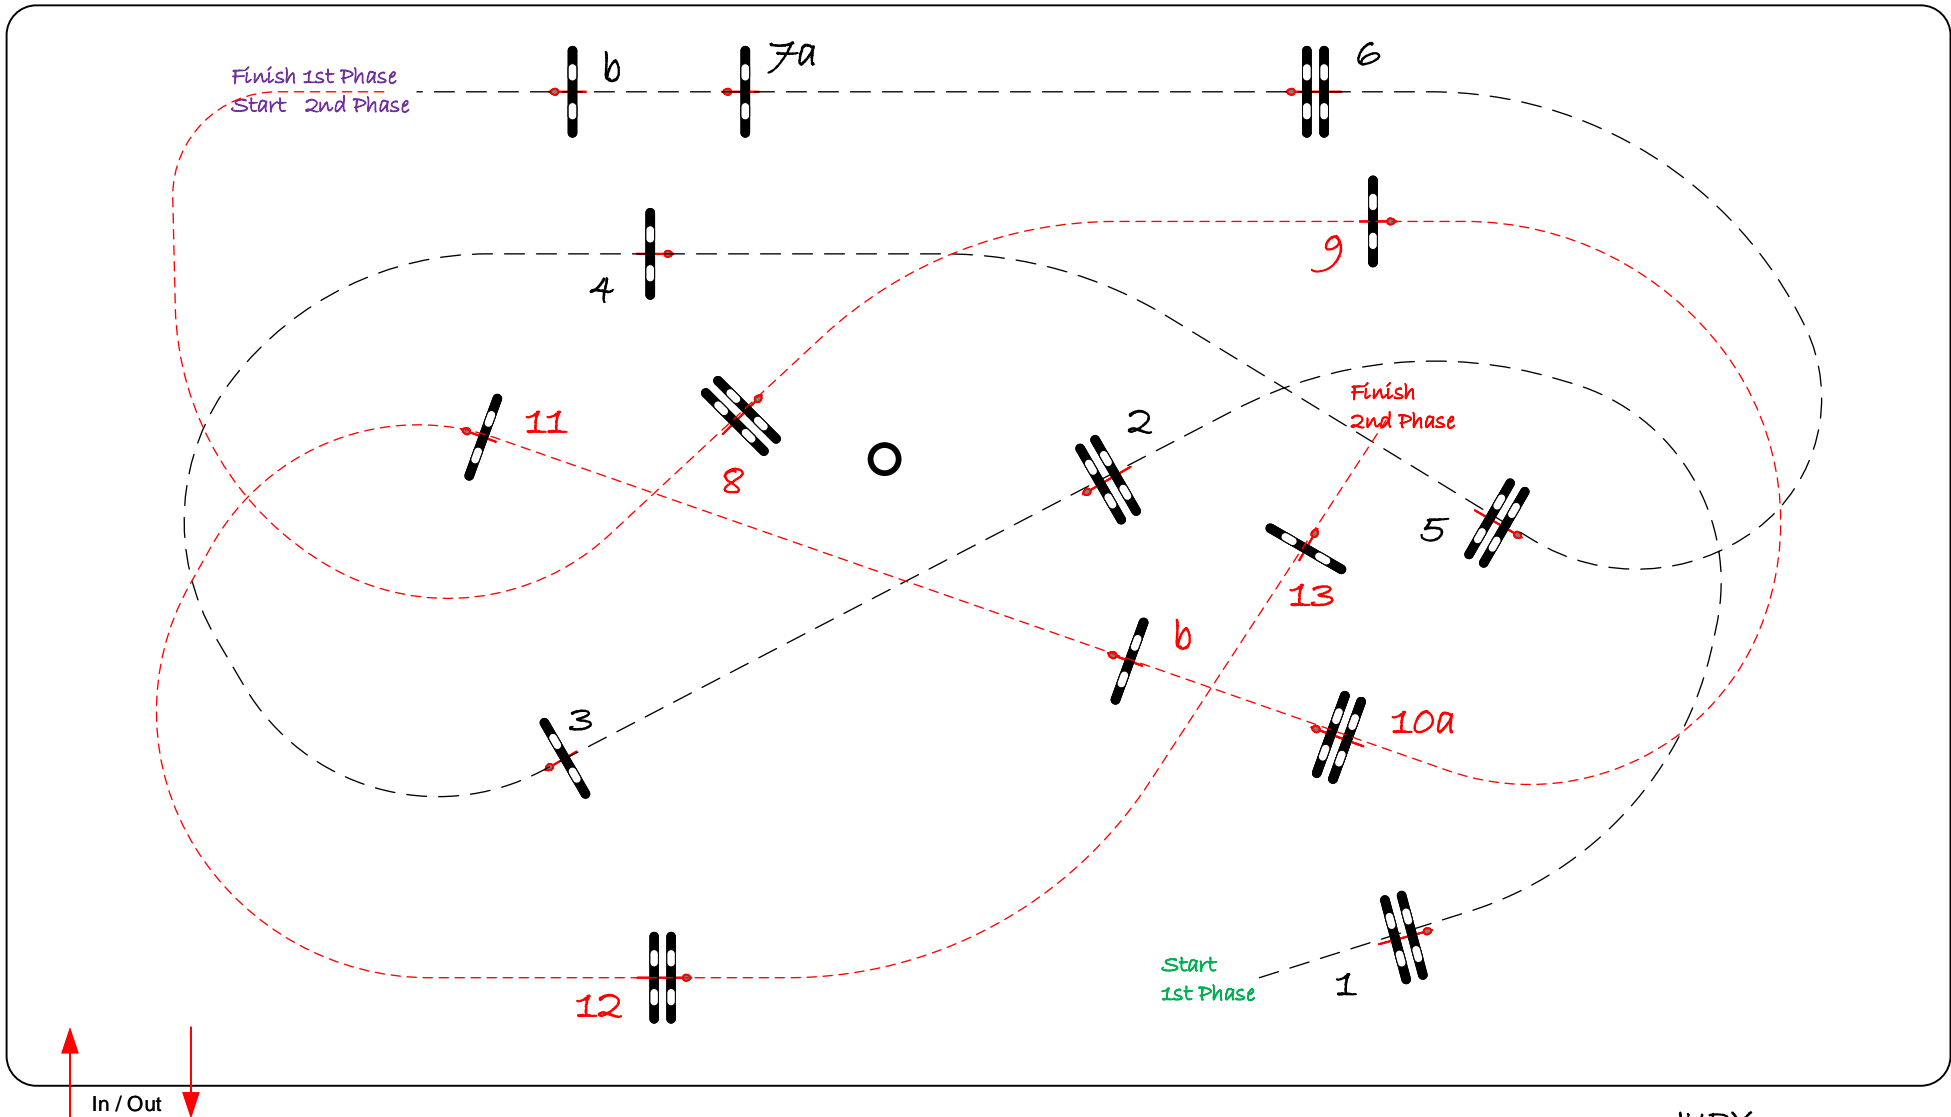

Jump off: 8 -- 13

National RG:

Length: 290 m

Efforts: 15

Length: 290 m

FEI RG / Art. 274.2.5

Time allowed: 50 sec

Penalty sec:

Time allowed: 50 sec

Height: 1,10 m

Time limit: 100 sec

Closed combination:

Time limit: 100 sec

JURY