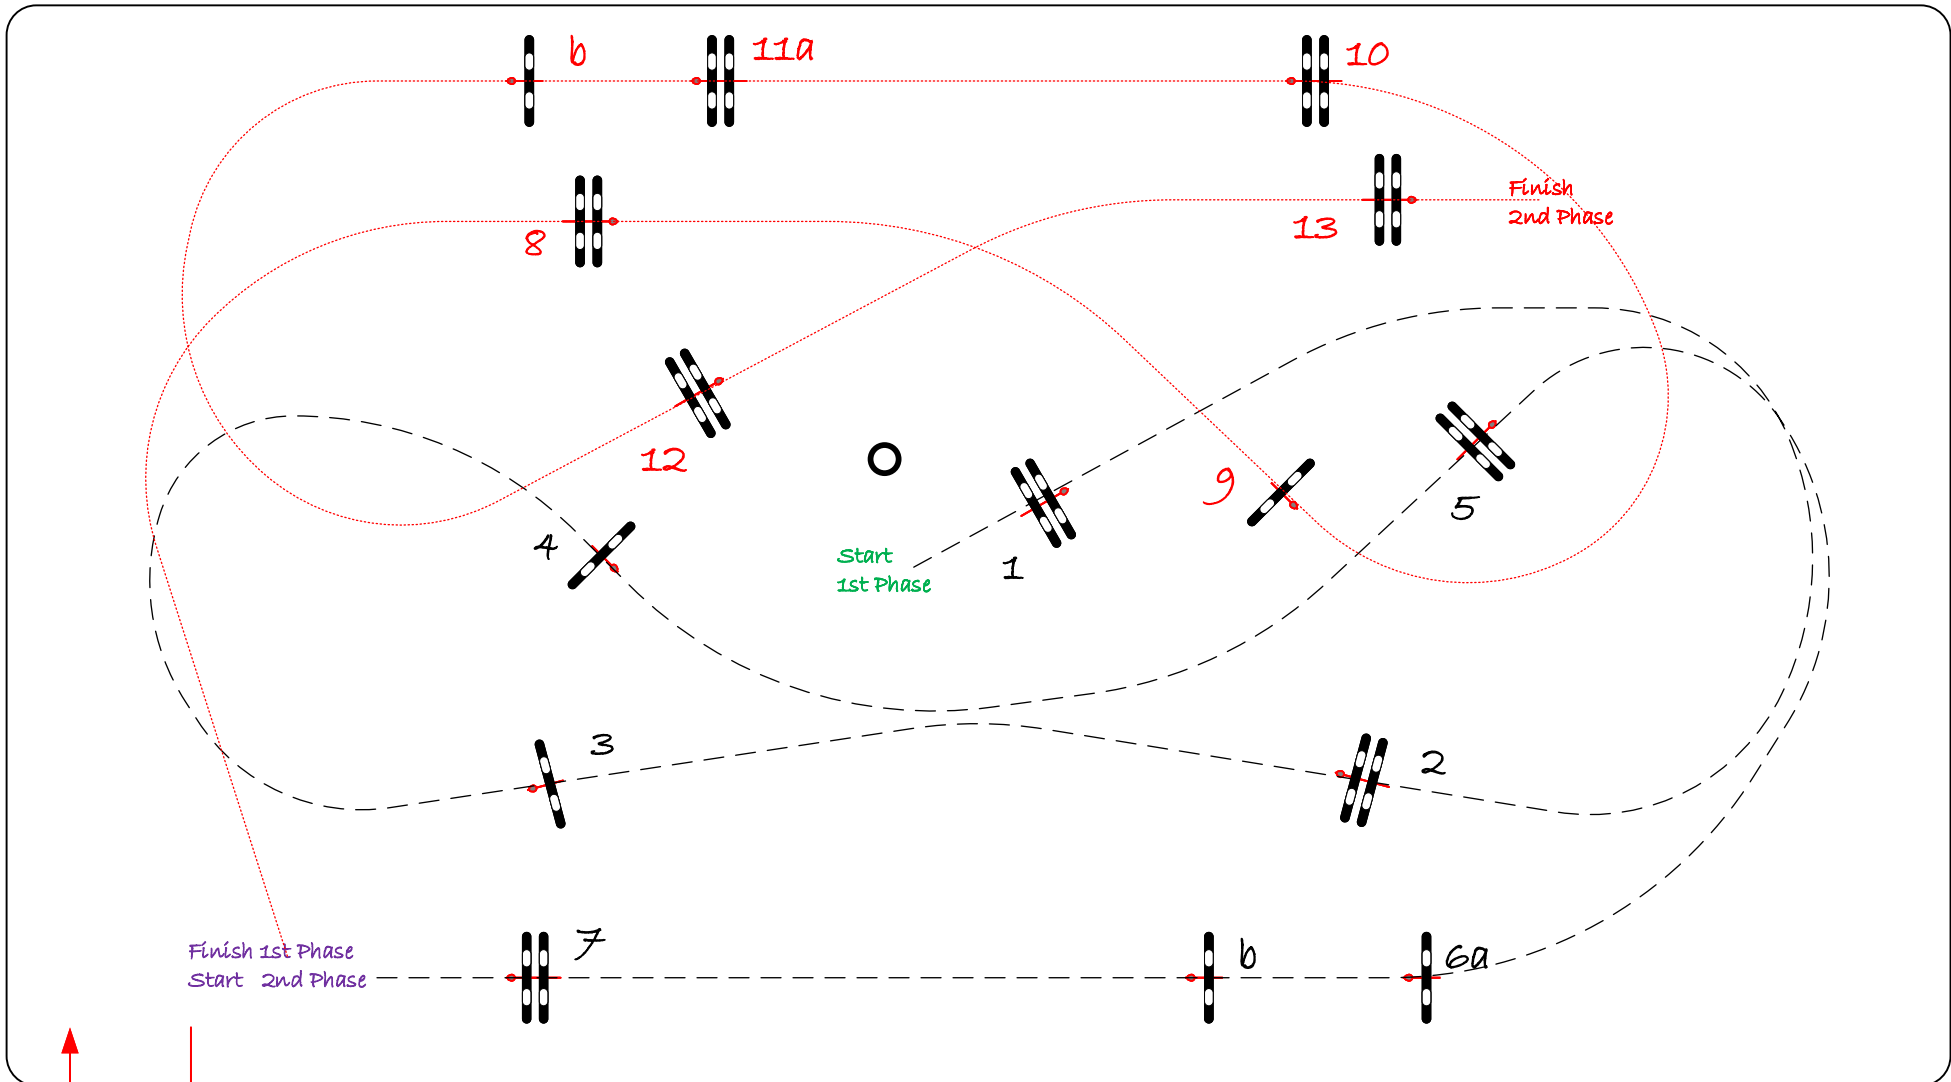

Jump off: 8 -- 13

National RG:

Length: 300 m

Efforts: 8

Length: 270 m

FEI RG / Art. 274.2.5

Time allowed: 52 sec

Penalty sec:

Time allowed: 47 sec

Height: 1,30 m

Time limit: 104 sec

Closed combination:

Time limit: 94 sec

JURY