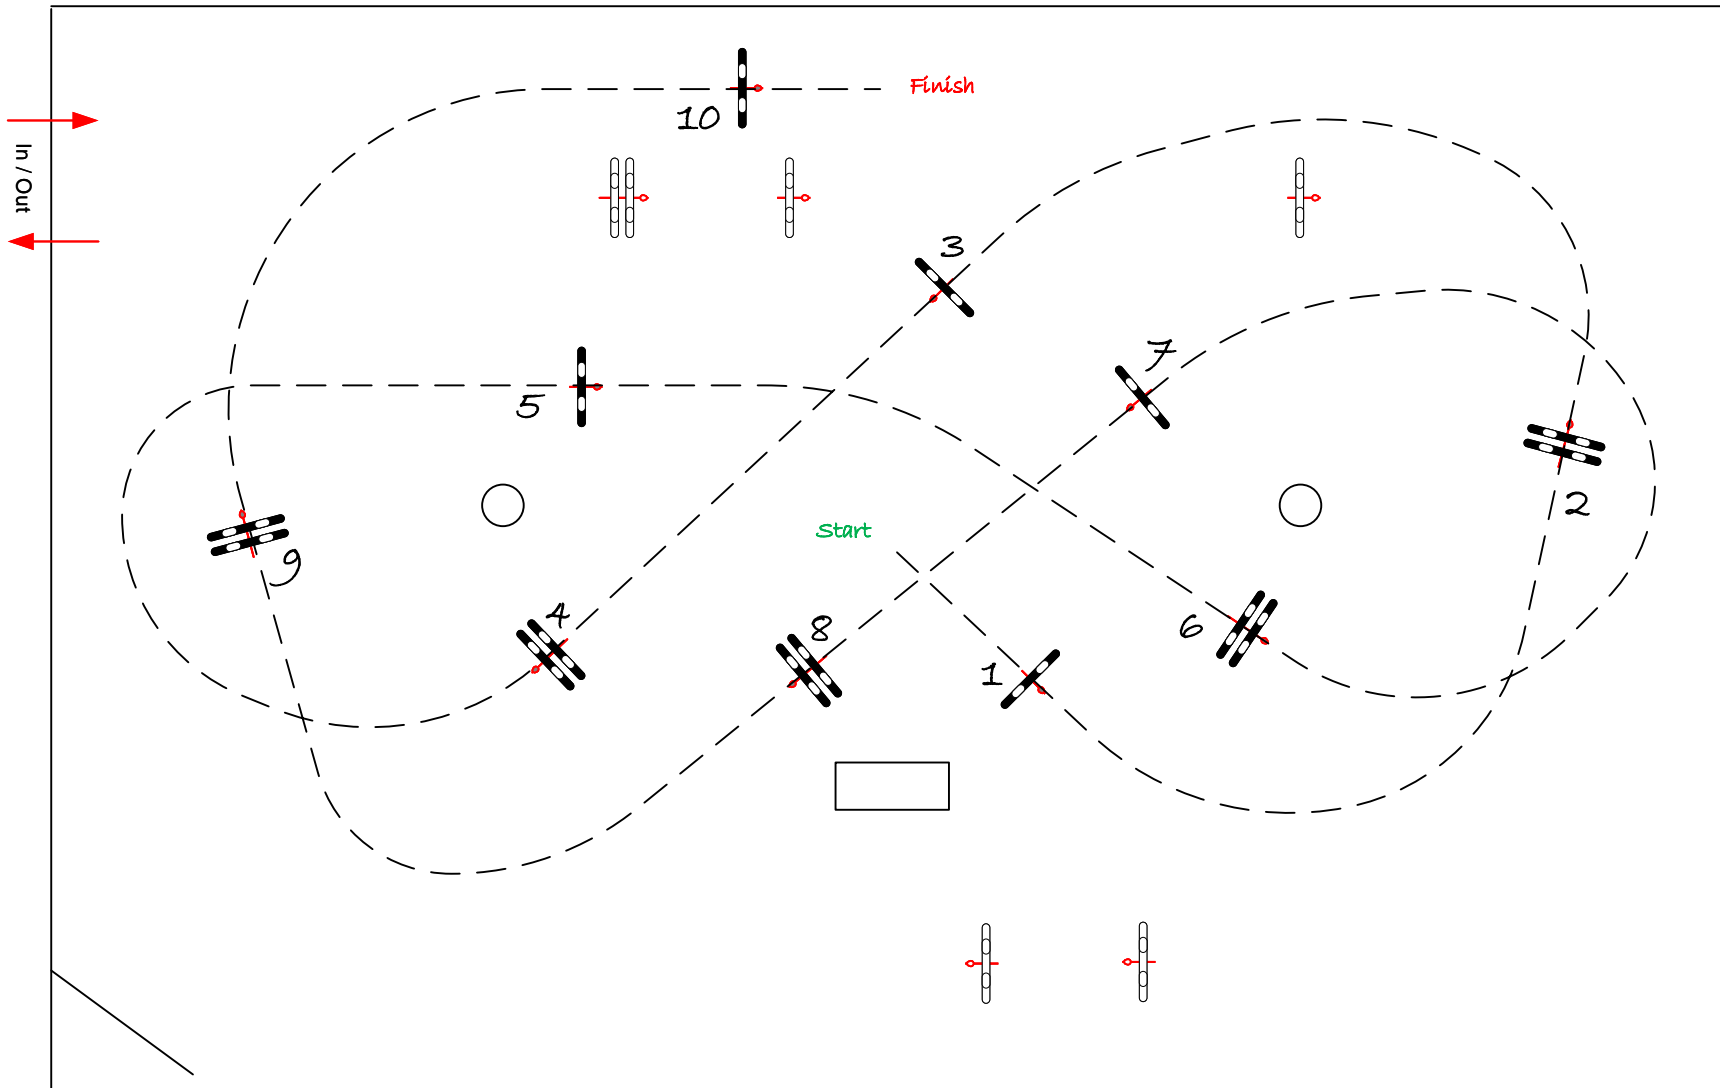

STEPHEX ARENA

SUMMER EURO REGIO

Class No.: 17

0.50 + 0.70

Clear round

Zondag 12 juli 2020

Table: A
National RG:
FEI RG / Art. 238.1.1
Height: 0.50+0.70 m

Speed: 325 m/min

Length: 410 m

Time allowed: 76 sec

Time limit: 152 sec

1 st Phase: 10

Efforts: 10

Penalty sec
Closed combination:

JURY