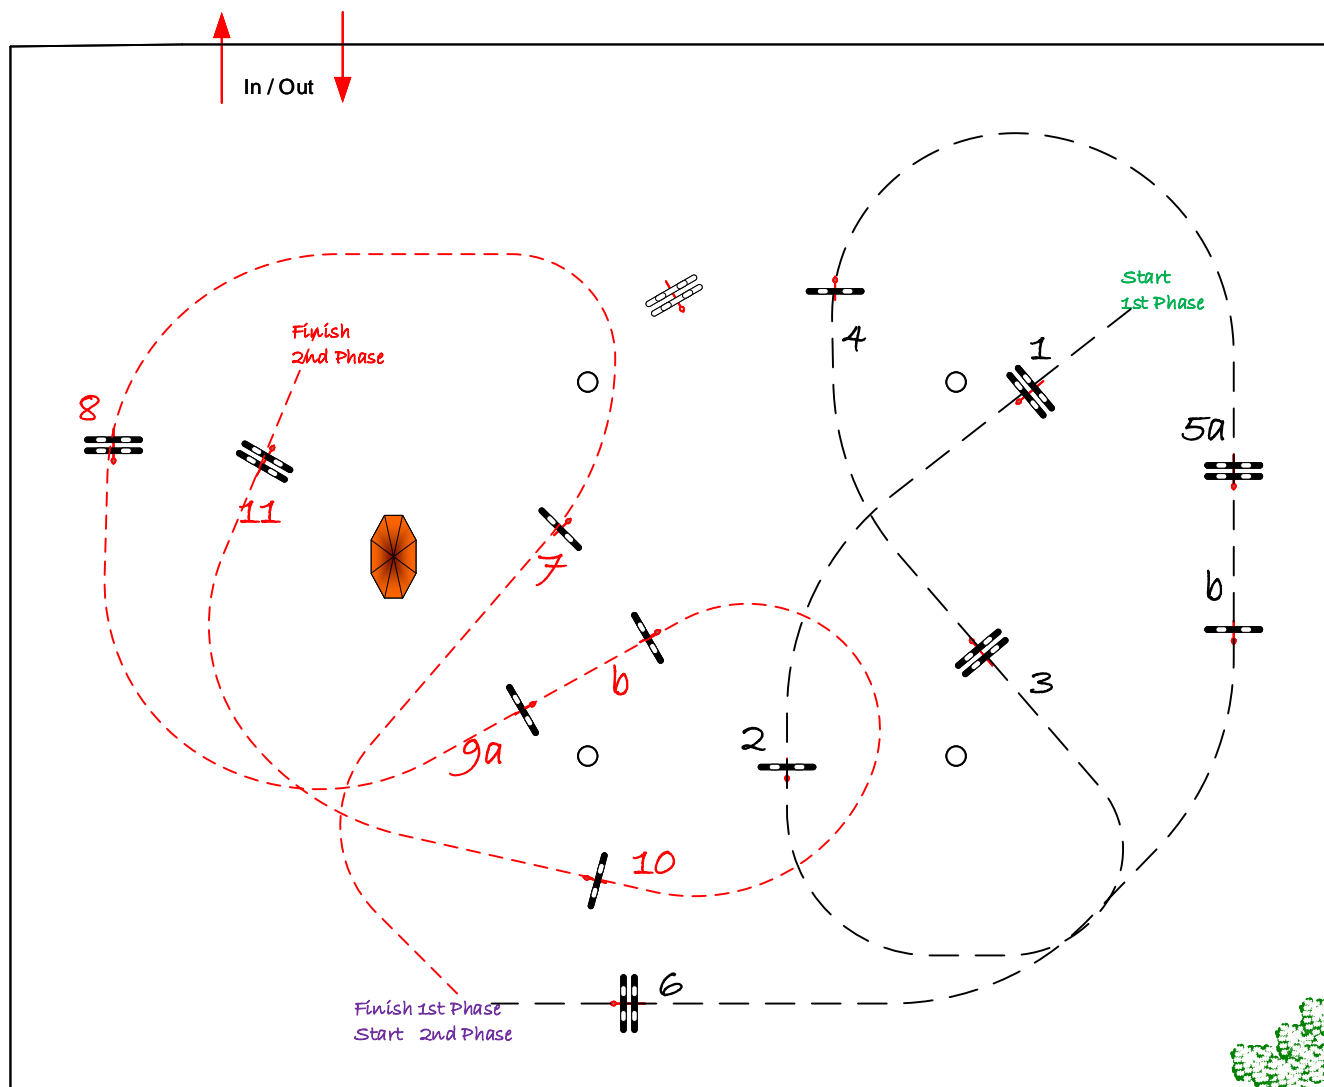

## SUMMER EURO REGIO

Class No.: 23

0,95

Competition in two Phases  
Special

Zondag 12 juli 2020

Table: A  
National RG:  
FEI RG / Art. 274.2.5  
Height: 0,95 m

Speed: 350 m/min

Length: 270 m  
Time allowed: 47 sec  
Time limit: 94 sec

1st Phase: 1 -- 6  
Efforts: 7  
Penalty sec  
Closed combination:

2nd Phase:  
~~7~~ -- 11  
Length: 280 m  
Time allowed: 48 sec  
Time limit: 96 sec