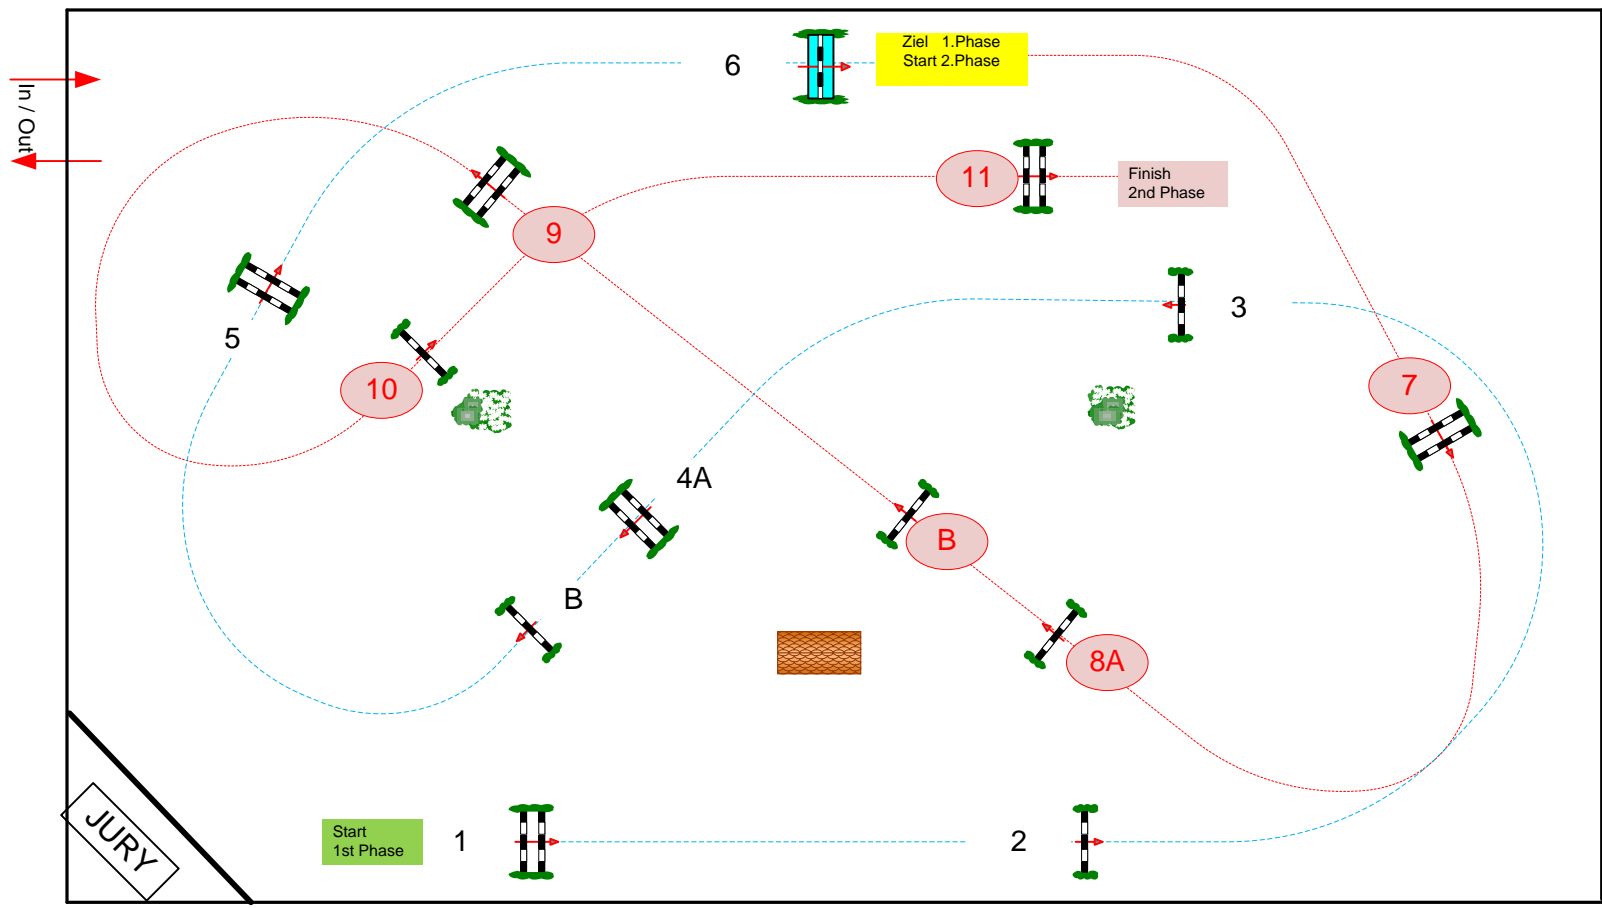

CSI *** / * / YH LIER

Table: A
National RG:
FEI RG / Art. 274.2.5
Height: 1,10 m

Speed: 350 m/min
Length: 290 m
Time allowed: 50 sec
Time limit: 100 sec

1st Phase: 1 - 6
Efforts: 7

2nd Phase: 7 - 11
Length: 210 m
Time allowed: 36 sec
Time limit: 72 sec

STEPHEX ARENA

Class No.: **D**

CSI YH 5yrs

Competition in two Phases Special

vrijdag 24 juli 2020

Start: 8:00

Course Designer;
Henk Linders
Marco de Jong
Pieter Vitse